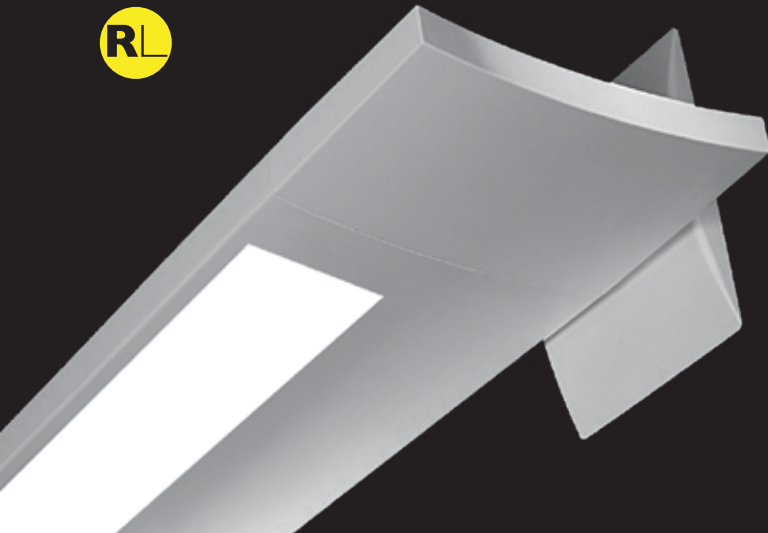

Verve™ IV

LED WALL MOUNT

linear companion

DIMENSIONAL DATA

FEATURES

Wall mounted direct/indirect LED with frosted lens.

Elegant wall-mount version of Focal Point's suspended Verve™ IV.

One-piece steel housing with 5" die-cast end caps

Verve IV is an excellent choice for commercial and educational facilities.

PERFORMANCE

fixture:

project:

SUSPENSION INFORMATION

SPECIFICATIONS

LED Systems

Linear LED module incorporates premium LEDs on a robust platform to achieve excellent thermal management. Available in 3000K, 3500K, 4000K with CRI>80, 3SDCM. Contact factory for additional color temperature and CRI options. LED boards and drivers are replaceable.

Construction

One-piece 20 Ga. steel housing. Die-cast 5" end cap standard. For row installation, internal brackets form hairline joint. Standard lengths are available in 4' and 8'. All luminaires are provided with mounting brackets. 4' unit weight: 20 lbs., 8' unit weight: 30 lbs.

Emergency

Bodine BSL310LP. Emergency output—10 watts for 90 minutes. Maximum mounting height: 9.75ft.

Labels

UL and cUL listed. Suitable for Dry or Damp Locations, indoor use only.

Finish

Polyester powder coat applied over a multi-stage pre-treatment. Mounting arm and brackets finished to match housing.