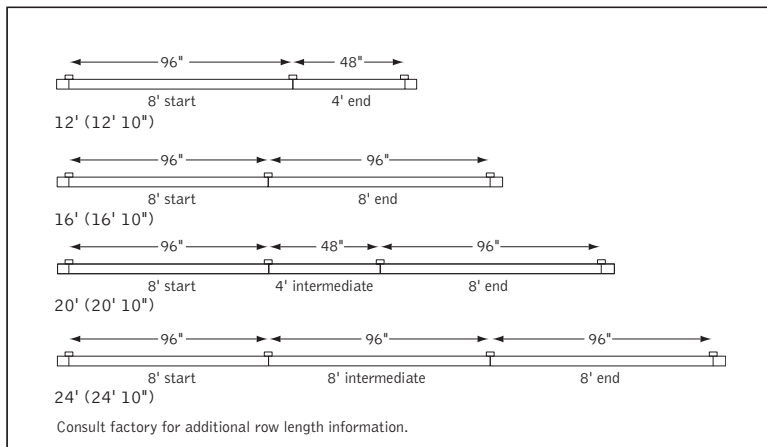

fixture:

project:

SUSPENSION INFORMATION

SPECIFICATIONS

LED Systems

Linear LED module incorporates premium LEDs on a robust platform to achieve excellent thermal management. Available in 3000K, 3500K, 4000K with CRI>80, 3SDCM. Contact factory for additional color temperature and CRI options. LED boards and drivers are replaceable.

Construction

One-piece 20 Ga. steel housing. Die-cast 5" end cap standard. For row installation, internal brackets form hairline joint. Standard lengths are available in 4' and 8'. All luminaires are provided with mounting brackets. 4' unit weight: 20 lbs., 8' unit weight: 30 lbs.

Optic

Reflector fabricated of 22 Ga. steel finished in high reflectance matte white. 24 Ga. steel beam softening filter finished in matte white powder coat. .010" thick acrylic lens.

Electrical

Luminaires are pre-wired with factory installed branch circuit wiring and over-molded quick connects. Standard 120-277V constant current driver includes 0-10V analog dimming. Power factor > .9.

Emergency

Bodine BSL310LP. Emergency output—10 watts for 90 minutes. Maximum mounting height: 9.75ft.

Labels

UL and cUL listed. Suitable for Dry or Damp Locations, indoor use only.

Finish

Polyester powder coat applied over a multi-stage pre-treatment. Mounting arm and brackets finished to match housing.

Lumen Maintenance

Reported: L70 at >60,000 hours   Calculated: L70 at 162,000 hours
L80 at >60,000 hours   L80 at 102,000 hours
Derived from EPA TM-21 calculator. Based on typical conditions, consult factory for additional data.

Reliability

At Focal Point, our products are designed to stand the test of time. Each luminaire is engineered using superior components, manufactured with the utmost care and rigorously tested. Contact us for reliability data.

Warranty

LED system rated for operation in ambient environments up to 25°C. 5 year limited warranty.

4' PERFORMANCE CHART

Lumens Per Foot	Delivered Lumens	System Watts	LPW
625LF	2500	21	119
750LF	3000	25	120
875LF	3500	30	117

Based on 3500K. Color Temperature multipliers: 3000K - 1.035, 4000K - 0.975.*Lumen output may vary +/- 5%. Actual wattage may vary +/- 5%

ORDERING

Fixture Series	Verve IV LED	FV4LW
Shielding	Frosted Lens	FL
Lumen Output	625 Lumens per foot	625LF
	750 Lumens per foot	750LF
	875 Lumens per foot	875LF
Color Temperature	3000K	30K
	3500K	35K
	4000K	40K
Circuits	Single Circuit	1C
Voltage	120/277 UNV Volt	UNV
	347 Volt (LD1 only)	347
Control System & Dimming Level	0-10V - 1% Dimming	L11
	0-10V - 10% Dimming	LD1
	Lutron H-Series - 1% Dimming	LH1
	Lutron 5-Series -	
	5% EcoSystem Digital	LU5
	DALI - 1% Dimming	D11
	Step Dimming (875LF only)	SD5
Mounting	Wall Mount	WM
Factory Options	Emergency Battery (120/277V only)	EM
	Emergency Circuit	EC
	Dust Cover	DC
Finish	Titanium Silver	TS
	Matte Satin White	WH
Fixture Run Length	4'	4'
	8'	8'
	12' (8'+4')	12'
	16' (8'+8')	16'
	20' (8'+4'+8')	20'
	24' (8'+8'+8')	24'