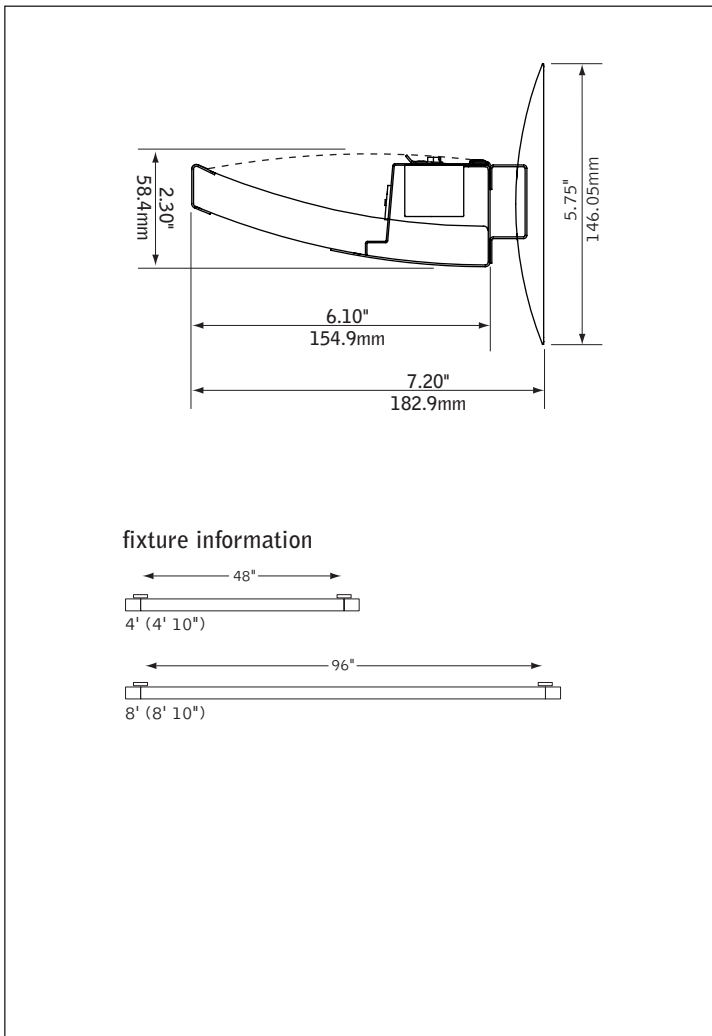

Verve™ IV

LED WALL MOUNT

linear companion

DIMENSIONAL DATA

FEATURES

Wall mounted direct/indirect LED with frosted lens.

Elegant wall-mount version of Focal Point's suspended Verve™ IV.

One-piece steel housing with 5" die-cast end caps

Construction

One-piece 20 Ga. steel housing. Die-cast 5" end cap standard. For row installation, internal brackets form hairline joint. Standard lengths are available in 4' and 8'. All luminaires are provided with mounting brackets. 4' unit weight: 20 lbs., 8' unit weight: 30 lbs.