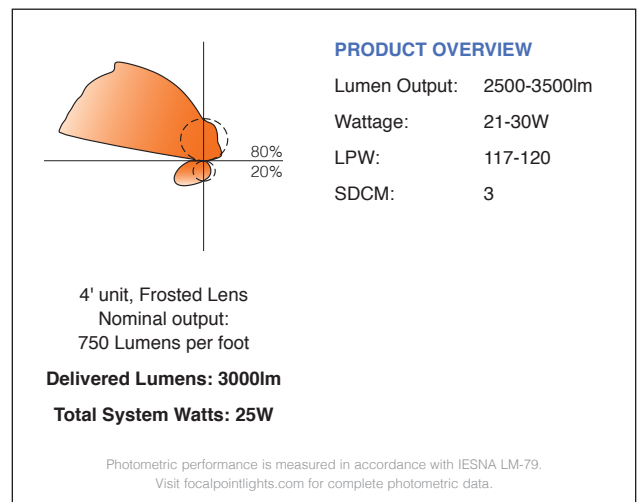

PERFORMANCE