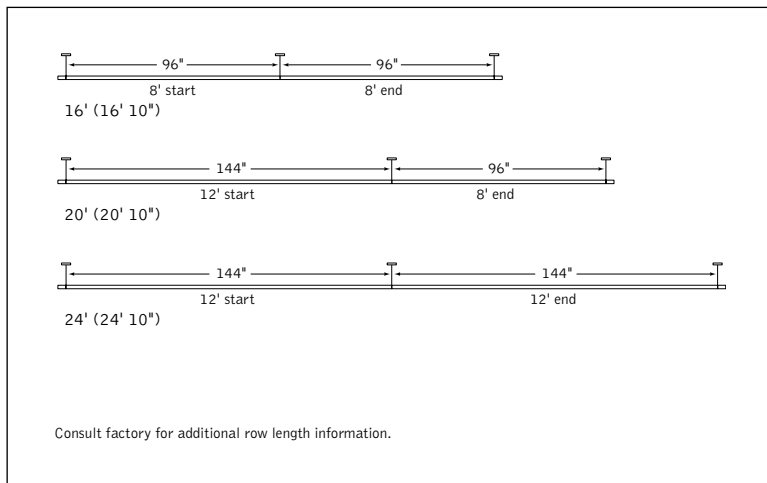

fixture:

project:

SUSPENSION INFORMATION

SPECIFICATIONS

Construction

One-piece 20 Ga. steel housing available solid or with perforated or slotted pattern. Perforated or slotted housing includes white acrylic insert. Die-cast 5" end cap standard. Optional short 1" end cap also available. For row installation, internal brackets form hairline joint. Standard lengths are available in 4', 8' and 12'. All luminaires are provided with single point aircraft cable suspension mounted on 48", 96" or 144" centers. 4' unit weight: 20 lbs., 8' unit weight: 30 lbs., 12' unit weight: 46 lbs.

Optic

Die-formed 24 Ga. steel reflector, finished in high reflectance white powder coat (93% min. reflectance).

Electrical

Luminaires are pre-wired with factory installed branch circuit wiring and over-molded quick connects. Factory installed SJT power cord at feed location is included. Electronic ballasts are thermally protected and have a Class "P" rating. Optional dimming ballasts available.

Labels

UL and cUL listed.

Finish

Polyester powder coat applied over a multi-stage pre-treatment.. Canopy finished in Matte Satin White.

ORDERING

Fixture Series	Verve II	FV2S	FV2S
Shielding			
Perforated Housing		PS	
Slotted Housing		SL	
Solid Housing		SD	
Lamping			
2 Lamp T5		2T5	
3 Lamp T5		3T5	
1 Lamp T5HO		1T5HO	
2 Lamp T5HO		2T5HO	
3 Lamp T5HO		3T5HO	
2 Lamp T8		2T8	
3 Lamp T8		3T8	
Circuit			
Single Circuit		1C	
Dual Circuit		2C	
(Multiple lamp luminaires only)			
Voltage			
120 Volt		120	
277 Volt		277	
347 Volt		347	
(Consult factory for dimming options)			
120/277 UNV		UNV	
(Not available with 1-lamp T5HO dimming or EM)			
Ballast			
Electronic Program Start <10% THD		S	
0-10V		D7	
Lutron 1% 3-wire		DH	
Lutron 1% H-Series		DK	
Mounting			
24" Cable Suspension		C24	
48" Cable Suspension		C48	
96" Cable Suspension		C96	
(Add "P" for Chicago plenum. Eg: CP12) (Specify one of the following in place of "C" J - for 2' canopies at non-feed locations. CS - for sloped ceilings.)			
Factory Options			
Dust Cover		DC	
Emergency Circuit		*EC	
Emergency Battery Pack		*EM	
HLR/GLR Fuse		FU	
Short 1" end cap		SE	
Include 3000K Lamp*		L830	
Include 3500K Lamp*		L835	
Include 4100K Lamp*		L841	
(Sensor options available - consult factory)			
Finish			
Matte White Housing		WH	
Titanium Silver		TS	
Luminaire Length			
4'		4'	
8'		8'	
12'		12'	
16' (8'+8')		16'	
20' (12'+8')		20'	
24' (12'+12')		24'