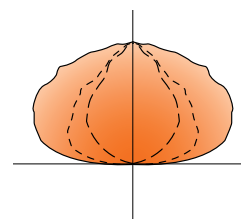

## FEATURES

Suspended linear indirect fluorescent with contoured housing and end caps.

One-piece steel housing with 5" die-cast end caps.

Housing available up to 12' lengths with two-point suspension.

Verve™ is an excellent choice for any open office application.

## PERFORMANCE

Perforated Housing  
1-Lamp T5HO

**97.4% Efficient**

**1150 cd @ 180°**