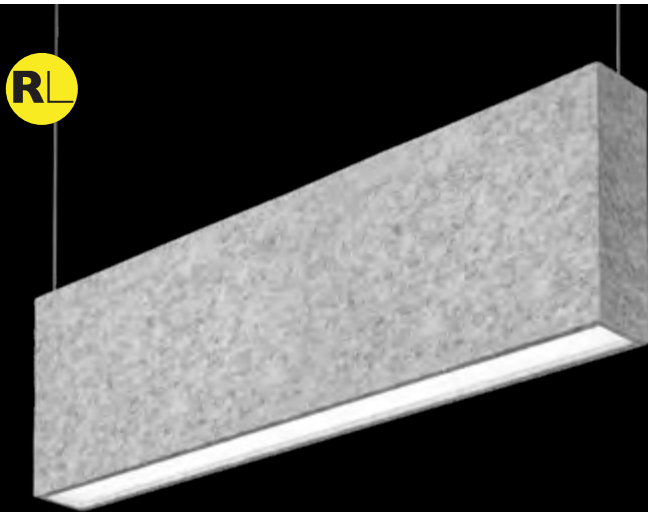

Seem® 1 Acoustic

LED DIRECT

DIMENSIONAL DATA

FEATURES

Narrow, sound absorbing 1.5" aperture linear direct LED.

Available in 4', 6' or 8' lengths with 8", 12" or 16" housing heights.

Frosted acrylic lens provides uninterrupted illumination, without pixels or shadows.