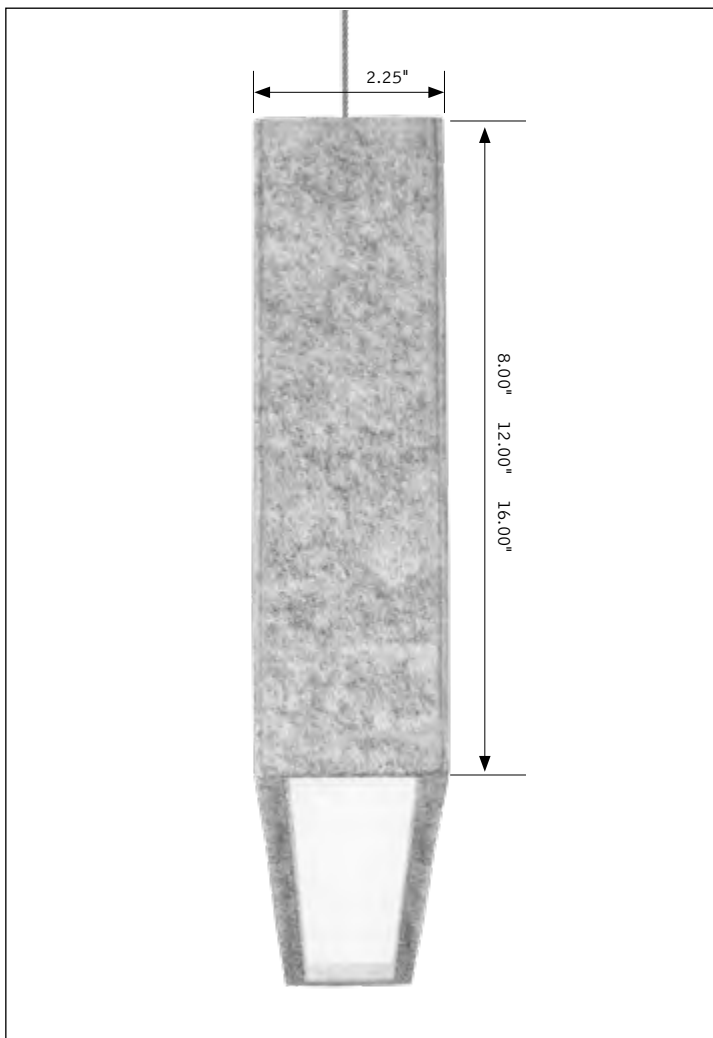

Seem® 1 Acoustic

LED DIRECT

DIMENSIONAL DATA

FEATURES

Narrow, sound absorbing 1.5" aperture linear direct LED.

Available in 4', 6' or 8' lengths with 8", 12" or 16" housing heights.

Frosted acrylic lens provides uninterrupted illumination, without pixels or shadows.