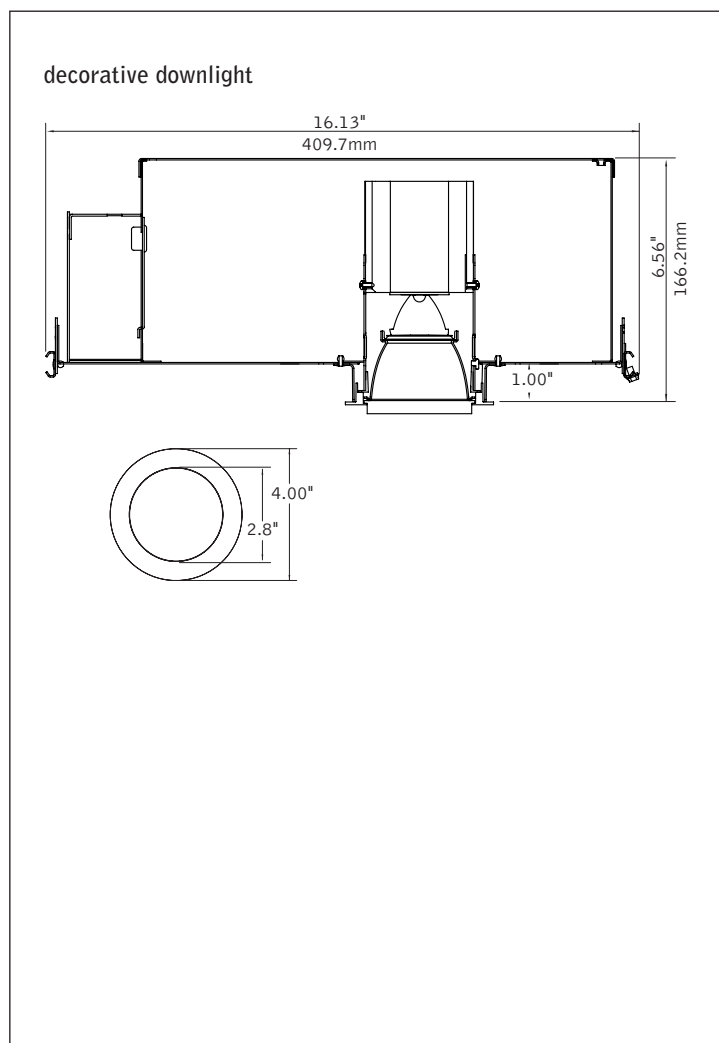

DIMENSIONAL DATA