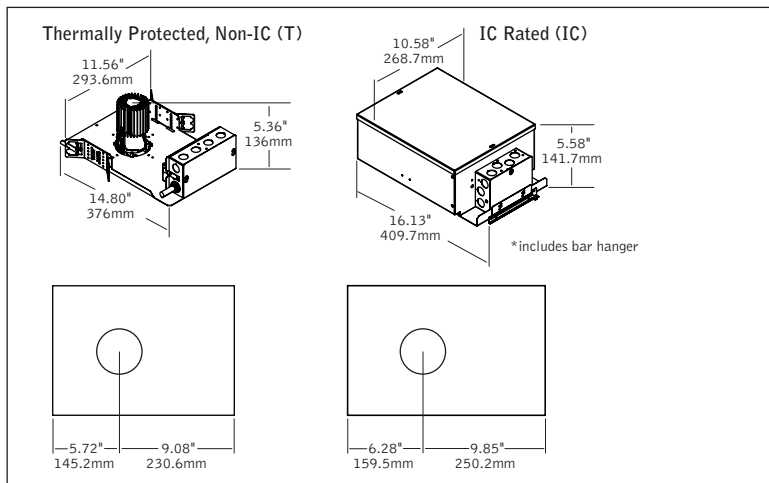

HOUSING DETAILS

HOUSING SPECIFICATIONS

Construction

Die-formed housing and integral junction box with (7) 1/2" pry outs. Accommodates ceiling thicknesses up to 1". For thicker ceiling consult factory. Die-cast aluminum heat sink designed for maximum thermal dissipation. Fixture will not exceed 5 lb.

(T) Thermally protected housing for new construction. Insulation to be kept 3" away from housing. Butterfly brackets allow mounting to 1/2" emt. Order bar hangers as an accessory.

(IC) Insulated ceiling housing for new construction drywall/hard ceiling applications with direct insulation contact. Bar hangers included. Housing complies with ASTM E-283, air-tight energy codes.

Electrical

Choice of constant current dimming drivers. Power factor >.9 typical, 50/60 Hz., 350-2080mA.

Emergency battery

Bodine BSL17C-C2. Emergency output—7 watts for 90 minutes.

Labels

UL and cUL Listed. Wet Label standard.

Lumen Maintenance

Reported: L70 at >36,000 hours. Derived from EPA TM-21 calculator.

Reliability

At Focal Point, our products are designed to stand the test of time. Each luminaire is engineered using superior components, manufactured with the utmost care and rigorously tested. Contact us for reliability data.

Warranty

LED System rated for operation in ambient environments up to 25°C. 5-year limited warranty.

TRIM SPECIFICATIONS

LED System

Proprietary LED module with one Cree MT-G2 LED. LED features EasyWhite technology for maximum efficacy, color consistency and optical control. Color accuracy within 2 SDCM.

Aesthetics

Field-paintable flange. Trim clips pull trim tight to the ceiling.

PERFORMANCE CHART

Delivered Lumens	Distribution	System Watts
500	NFL	6
700	NFL	8
900	NFL	12

*Tested with 3000K Clear Diffuse Reflector. **Lumen output may vary +/- 5%. 0.777 90 CRI lumen multiplier. Values in grey are estimated based on a relative comparison to the tested data.

HOUSING ORDERING