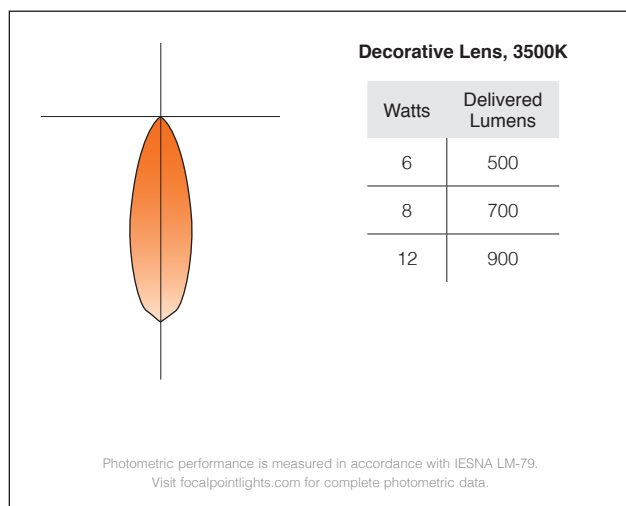

ID+ 2.5"

LED DECORATIVE LENS

clear frosted

green frosted

white trim

titanium silver trim

bronze trim

black trim

DIMENSIONAL DATA

FEATURES

Small aperture LED downlight with dropped decorative lens.

Selection of dimming drivers available.

Glowing frosted lens available in two colors.

PERFORMANCE

HOUSING DETAILS

HOUSING SPECIFICATIONS