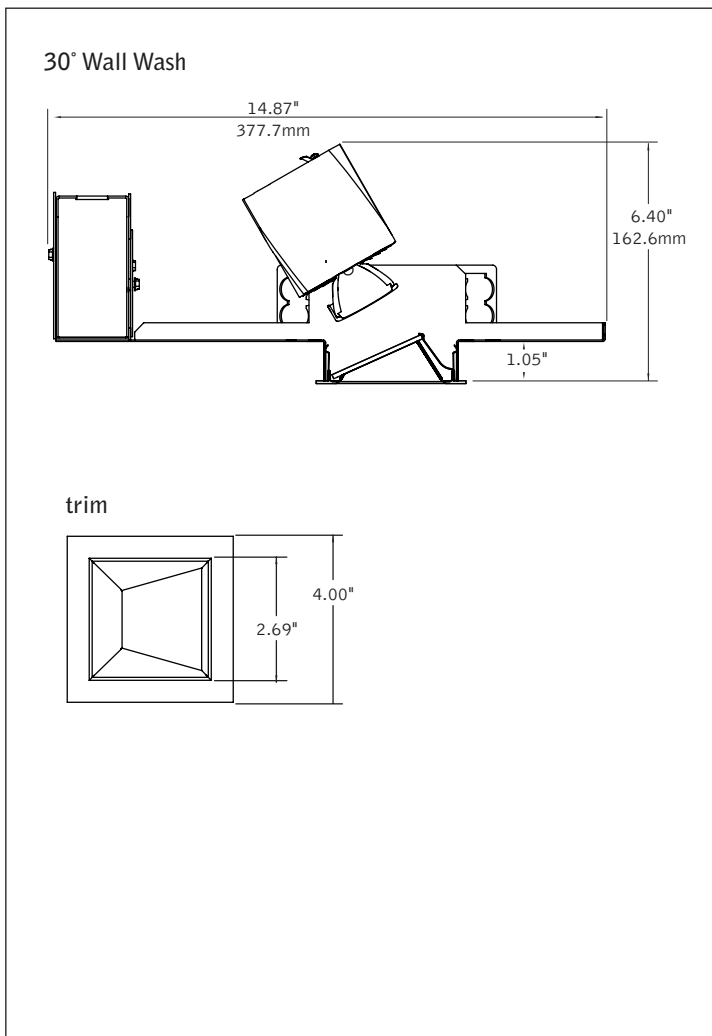

ID+ 2.5" x 2.5"

LED WALL WASH

FOCAL POINT®

clear diffuse reflector

matte black reflector

warm diffuse reflector

white trim

titanium silver trim

bronze trim

black trim

DIMENSIONAL DATA

FEATURES

Small aperture LED 30° fixed wall wash.

Selection of dimming drivers available.

Selection of trim styles and finishes to complement any design.

Adjustable accent & downlight also available.