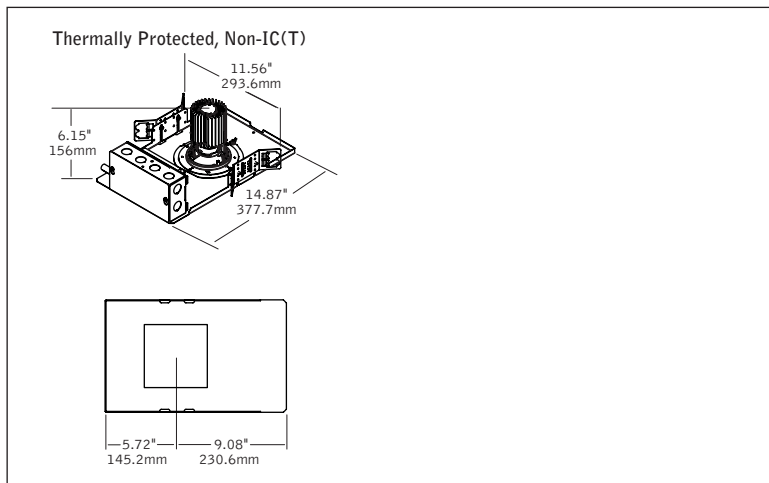

HOUSING DETAILS

HOUSING SPECIFICATIONS

Construction

Die-formed housing and integral junction box with (7) 1/2" pry outs. Accommodates ceiling thicknesses up to 1". For thicker ceiling consult factory. Die-cast aluminum heat sink designed for maximum thermal dissipation. Fixture will not exceed 5 lb.

(T) Thermally protected housing for new construction. Insulation to be kept 3" away from housing. Butterfly brackets allow mounting to 1/2" emt. Order bar hangers as an accessory.

Electrical

Choice of constant current dimming drivers. Power factor >.9 typical, 50/60 Hz., 350-2080mA.

Emergency battery

Bodine BSL17C-C2. Emergency output—7 watts for 90 minutes.

Labels

UL and cUL listed. Suitable for Dry or Damp Locations, indoor use only.

Lumen Maintenance

Reported: L70 at >36,000 hours
Derived from EPA TM-21 calculator.

Reliability

At Focal Point, our products are designed to stand the test of time. Each luminaire is engineered using superior components, manufactured with the utmost care and rigorously tested. Contact us for reliability data.

Warranty

LED System rated for operation in ambient environments up to 25°C. 5-year limited warranty.

TRIM SPECIFICATIONS

LED System

Proprietary LED module with color accuracy within 2 SDCM.

Aesthetics

Parabolic reflector cone ensures glare free optics. Field-paintable flange. Trim clips pull trim tight to the ceiling.

Optics

Beamspread achieved with optical filters.

PERFORMANCE CHART

Lumen Ouput	Distribution	System Watts
500	NFL	14

*Tested with 3500K Clear Diffuse Reflector. **Lumen output may vary +/- 5%. 0.963 Matte Black Reflector (BK) lumen multiplier.

HOUSING ORDERING

Housing Series	ID+ 2.5" Square Housing	FLS22	FLS22W
Trim Type	Square Flush	SF	
	Square Overlap	SO	
Lumen Ouput	500 Lumens	500L	500L
Voltage	120V	120	
	277V	277	
Driver	0-10V - 1% Dimming	L11	
	0-10V - 10% Dimming	LD1	
	Lutron H-Series - 1% Dimming	LH1	
	Lutron 5-Series -		
	5% EcoSystem Digital	LU5	
	DALI - 1% Dimming	D11	
	Lutron A-Series - Forward Phase	LTE	
	(120 only)		
Housing Type	Thermally Protected, Non-IC	T	T
Factory Options	Bar Hangers	BH	
	Emergency Battery Pack	EM	
	(Remote test switch, above ceiling access, SO trim only)		
TRIM & LED MODULE			
Aperture	2.5" Square Aperture	LS22	LS22
Trim Type	Square	SQ	SQ
Color Temperature	2700K, 90+ CRI	927K	
	3000K, 90+ CRI	930K	
	3000K, 80+ CRI	30K	
	3500K, 80+ CRI	35K	
Optic	Wall Wash	WW	WW
Distribution	20° Narrow Flood	NFL	NFL
Reflector Color	Clear Diffuse	CD	
	Matte Black	BK	
	Warm Diffuse	WD	
Flange Finish	White	WH	
	Black	BK	
	Titanium Silver	TS	
	Bronze	BR