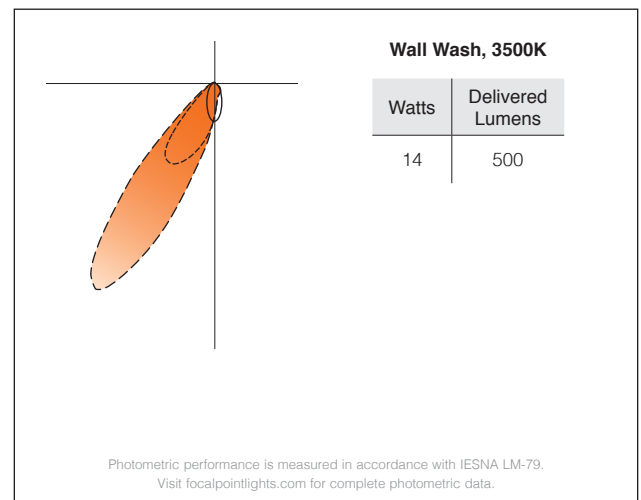

PERFORMANCE