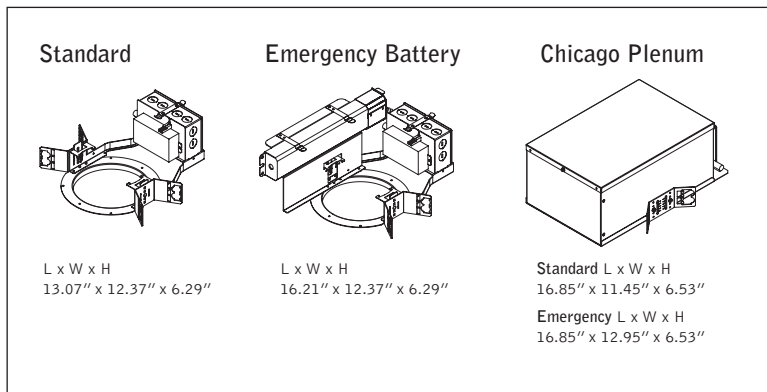

fixture:

project:

HOUSING DETAILS

HOUSING SPECIFICATIONS

Construction

Thermally protected housing for new construction applications. Insulation to be kept 3" away from housing. Butterfly brackets allow mounting to 1/2" emt. Order bar hangers as an accessory. Die-cast aluminum heat sink designed for maximum thermal dissipation. Die-formed housing and integral junction box with (7) 1/2" pry outs. UL & cUL listed for (6) #14 AWG (3 in, 3 out) 90°C conductors and feed through-branch wiring. Accommodates ceiling thicknesses up to 0.5" standard, field adjustable up to 2.5" thickness. For thicker ceiling consult factory. Fixture will not exceed 5 lb.

Electrical

Choice of constant current dimming drivers. Power factor > .9 typical.

Emergency

Emergency Battery Pack: Bodine BSL17C-C2. Emergency output —7W for 90 minutes. Maximum mounting height: 23.3ft. (Black reflector color: 18.1ft.)

Labels

UL and cUL Listed. Suitable for Dry or Damp Locations, indoor use only. Specify wet listed (WL) for recessed ceiling applications in indoor and outdoor locations. Lutron Drivers not recommended for outdoor environments below 0°C.

Lumen Maintenance

Reported: L70 at >63,000 hours. Derived from EPA TM-21 calculator

Reliability

At Focal Point, our products are designed to stand the test of time. Each luminaire is engineered using superior components, manufactured with the utmost care and rigorously tested. Contact us for reliability data.

Warranty

LED System rated for operation in ambient environments up to 25°C. 5-year limited warranty.

TRIM & LED SPECIFICATIONS

LED System

Proprietary array incorporates premium LEDs on a robust platform. May be specified in 2700K, 3000K, 3500K or 4000K, 80+ CRI or 90+ CRI. Color accuracy within 2 SDCM. Aluminum heat sink provides appropriate thermal management.

Aesthetics

Parabolic reflector cone ensures glare free optics. Reflector is .050 spun aluminum. Torsion springs pull trim tight to the ceiling with no visible fasteners within the trim. Trims are self-flanged. Non-painted trim matches reflector finish. White painted flange may also be specified.

Optics

50-degree cut-off to light source and its image.

PERFORMANCE CHART

Delivered Lumens	System Watts	LPW
1000	11	88
1500	17	87
2000	21	94
2500	29	85
3000	36	83

Based on 3000/3500K, 80 CRI, Clear Diffuse reflector cone. 90 CRI lumen multiplier: 2700K = 0.71, 3000/3500K = 0.83, 4000K = 0.89. Black multiplier: 0.56. White multiplier: 1.13. Lumen output may vary +/- 5%. Actual wattage may vary +/- 5%.

Focal Point LLC reserves the right to change specifications for product improvement without notification.

HOUSING ORDERING