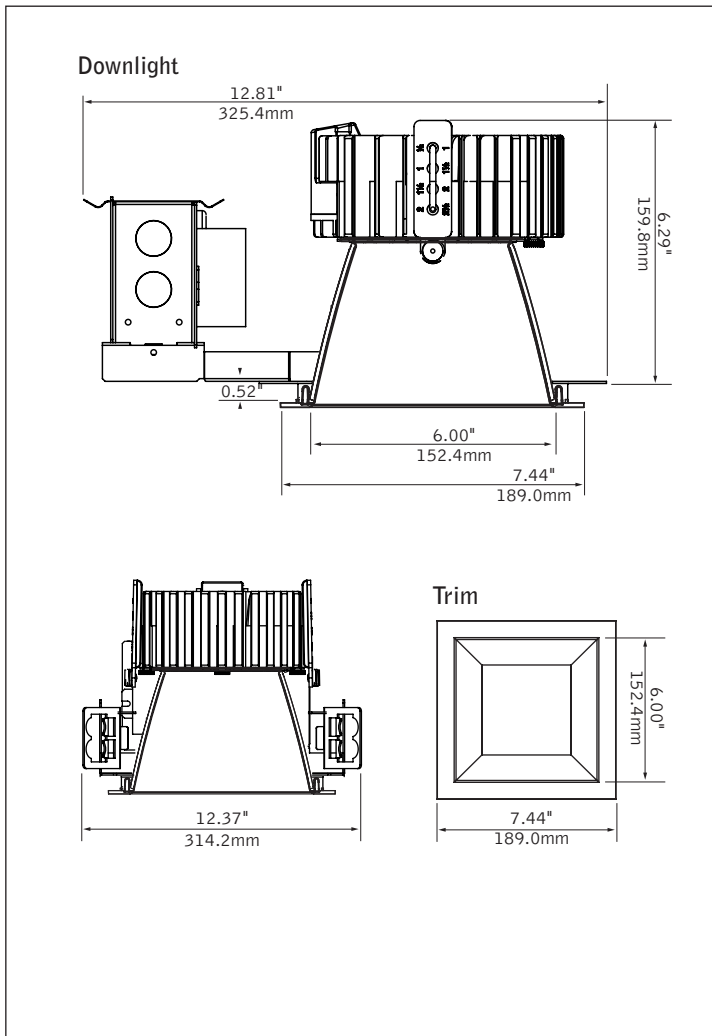

white reflector

DIMENSIONAL DATA

FEATURES

ChromaSure: Color consistency resulting in a 2-step MacAdam ellipse across the entire ID+ product line.

Field adjustability of ceiling thickness from 0.5" - 2.5".