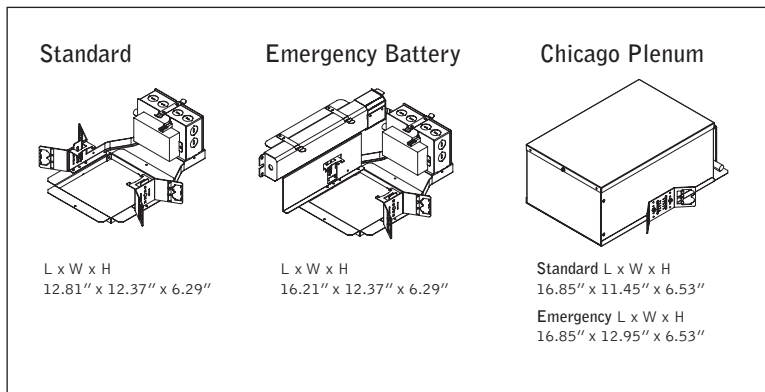

fixture:

project:

HOUSING DETAILS

HOUSING SPECIFICATIONS

Construction

Thermally protected housing for new construction applications. Insulation to be kept 3" away from housing. Butterfly brackets allow mounting to 1/2" emt. Order bar hangers as an accessory. Die-cast aluminum heat sink designed for maximum thermal dissipation. Die-formed housing and integral junction box with (7) 1/2" pry outs. UL & cUL listed for (6) #14 AWG (3 in, 3 out) 90°C conductors and feed through-branch wiring. Accommodates ceiling thicknesses up to 0.5" standard, field adjustable up to 2.5" thickness. For thicker ceiling consult factory. Fixture will not exceed 5 lb.

Electrical

Choice of constant current dimming drivers. Power factor > .9 typical.

Emergency

Emergency Battery Pack: Bodine BSL17C-C2. Emergency output —7W for 90 minutes. Maximum mounting height: 23.3ft. (Black reflector color: 18.1ft.)

Labels

UL and cUL Listed. Suitable for Dry or Damp Locations, indoor use only. Specify wet listed (WL) for recessed ceiling applications in indoor and outdoor locations. Lutron Drivers not recommended for outdoor environments below 0°C.

Lumen Maintenance

Reported: L70 at >63,000 hours. Derived from EPA TM-21 calculator

Reliability

At Focal Point, our products are designed to stand the test of time. Each luminaire is engineered using superior components, manufactured with the utmost care and rigorously tested. Contact us for reliability data.

Warranty

LED System rated for operation in ambient environments up to 25°C. 5-year limited warranty.

TRIM & LED SPECIFICATIONS

LED System

Proprietary array incorporates premium LEDs on a robust platform. May be specified in 2700K, 3000K, 3500K or 4000K, 80+ CRI or 90+ CRI. Color accuracy within 2 SDCM. Aluminum heat sink provides appropriate thermal management.

Aesthetics

Die-formed aluminum reflector ensures glare free optics. Reflector attaches to die-cast, seamless flange and may be removed for field painting. Torsion springs pull trim tight to the ceiling with no visible fasteners within the trim.

Optics

50-degree cut-off to light source and its image.

PERFORMANCE CHART

Delivered Lumens	System Watts	LPW
1000	12	82
1500	19	80
2000	24	84
2500	34	74
3000	41	73

Based on 3000/3500K, 80 CRI. Clear Diffuse reflector cone. 90 CRI lumen multiplier: 2700K = 0.71, 3000/3500K = 0.83, 4000K = 0.89. Black multiplier: 0.56. White multiplier: 1.13. Lumen output may vary +/- 5%. Actual wattage may vary +/- 5%.

Focal Point LLC reserves the right to change specifications for product improvement without notification.

HOUSING ORDERING