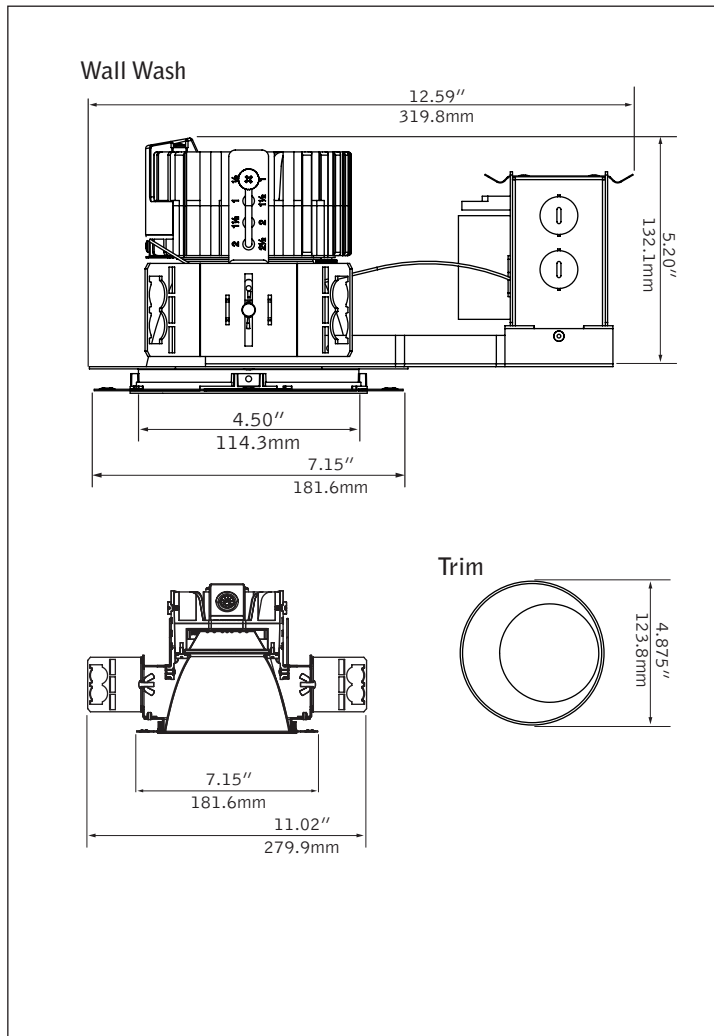

ID+ 4.5" Trimless

LED WALL WASH

clear diffuse

warm diffuse

black painted

white painted

overlap trim companion

DIMENSIONAL DATA

FEATURES

ChromaSure: Color consistency resulting in a 2-step MacAdam ellipse across the entire ID+ product line.

Field adjustability of ceiling thickness from 0.5" - 2.5".

Shallow housing.

50° cutoff to light source and its image.