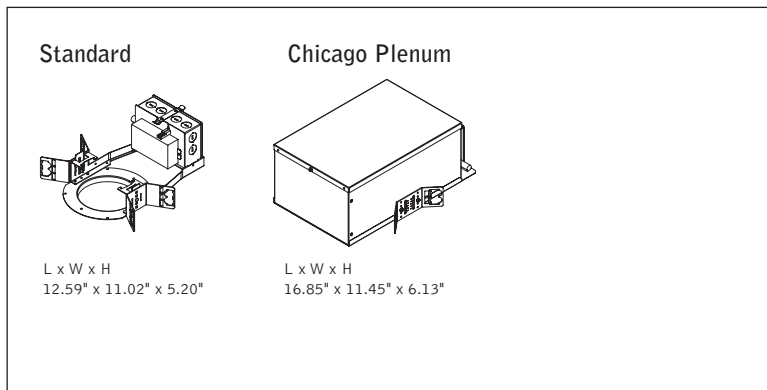

fixture:

project:

HOUSING DETAILS

HOUSING SPECIFICATIONS

Construction

Thermally protected housing for new construction applications. Insulation to be kept 3" away from housing. Butterfly brackets allow mounting to 1/2" emt. Order bar hangers as an accessory. Die-cast aluminum heat sink designed for maximum thermal dissipation. Die-formed housing and integral junction box with (7) 1/2" pry outs. UL & cUL listed for (6) #14 AWG (3 in, 3 out) 90°C conductors and feed through-branch wiring. Accommodates ceiling thicknesses up to 0.5" standard, field adjustable up to 2.5" thickness. For thicker ceiling consult factory. Fixture will not exceed 5 lb.