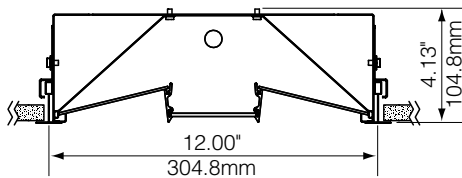

Equation™ 1x4

FLUORESCENT

suspended or surface mount

natural anodized side rails

white painted side rails

QuickLatch™

air return

DIMENSIONAL DATA

Overall height for luminaire with Air Return is 4.62"–4.89"

lamping options

T8 LAMPS

T5/T5HO LAMPS

FEATURES

Equation blends sleek aesthetics and uniform diffuse illumination while delivering high fixture efficiencies.

Visit focalpointlights.com for complete photometric data.

MOUNTING INFORMATION

SPECIFICATIONS

Construction

One piece 20 Ga. steel reflector and housing. Bottom access 20 Ga. steel ballast compartment. Positional brackets supplied as standard. Weight: 19 lbs.