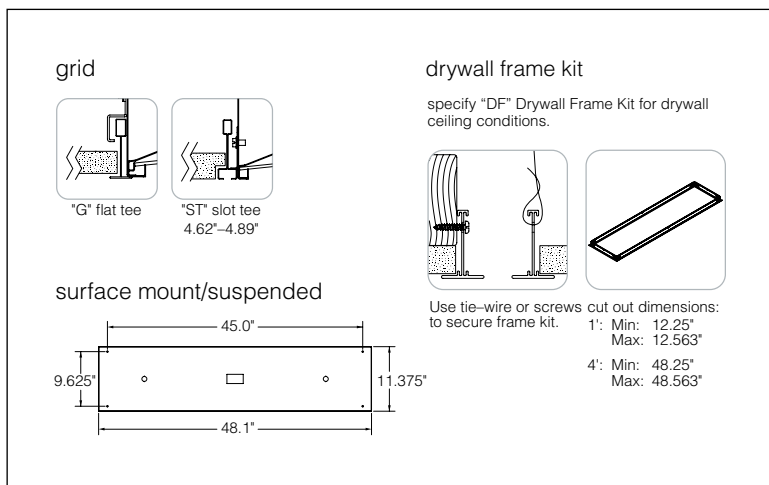

Equation™ 1x4

FLUORESCENT

suspended or surface mount

natural anodized side rails

white painted side rails

QuickLatch™

air return

DIMENSIONAL DATA

Overall height for luminaire with Air Return is 4.62"–4.89"

lamping options

T8 LAMPS

T5/T5HO LAMPS

FEATURES

Equation blends sleek aesthetics and uniform diffuse illumination while delivering high fixture efficiencies.

Visit focalpointlights.com for complete photometric data.

MOUNTING INFORMATION

SPECIFICATIONS

Construction

One piece 20 Ga. steel reflector and housing. Bottom access 20 Ga. steel ballast compartment. Positional brackets supplied as standard. Weight: 19 lbs.