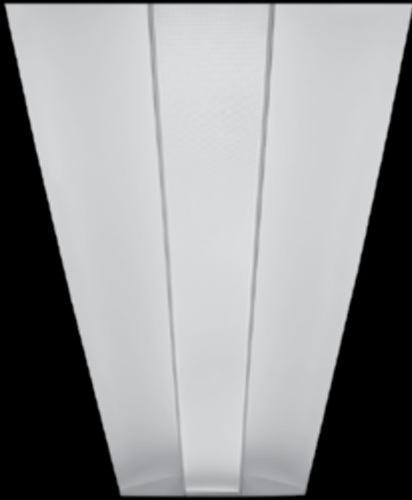

Equation™ 1x4

FLUORESCENT

suspended or surface mount

natural anodized side rails

white painted side rails

QuickLatch™

air return

DIMENSIONAL DATA

Overall height for luminaire with Air Return is 4.62"–4.89"

lamping options

T8 LAMPS

T5/T5HO LAMPS

FEATURES

Equation blends sleek aesthetics and uniform diffuse illumination while delivering high fixture efficiencies.

Center diffuser features MicroGlow™ prismatic lens technology. Precision molded conical prisms deliver 92% light transmission while controlling high angle brightness.

QuickLatch™ hinged diffuser system makes relamping easy.

PERFORMANCE

2-Lamp T5
White Painted Rails

81% Efficient

2186 cd @ 0°

PRODUCT OVERVIEW

Lumen Output: 1841-6882lm

Wattage: 33-120W

Lamping: T5, T5HO, T8