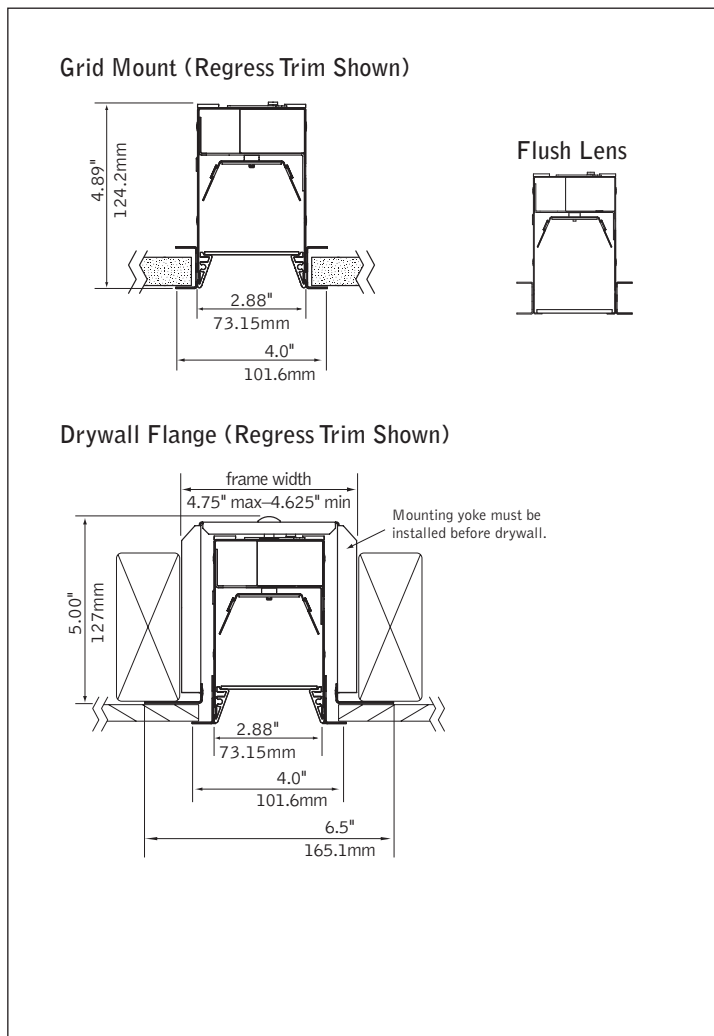

corrugated
regressed trim

solid
regressed trim

flush lens

DIMENSIONAL DATA

FEATURES

Narrow 3" slot LED with frosted satin lens.

Shielding options include corrugated or solid regressed trim or flush lens.

Avenue B LED allows ceiling tiles to rest on fixture rails, keeping ceilings clean without the need for additional tees.