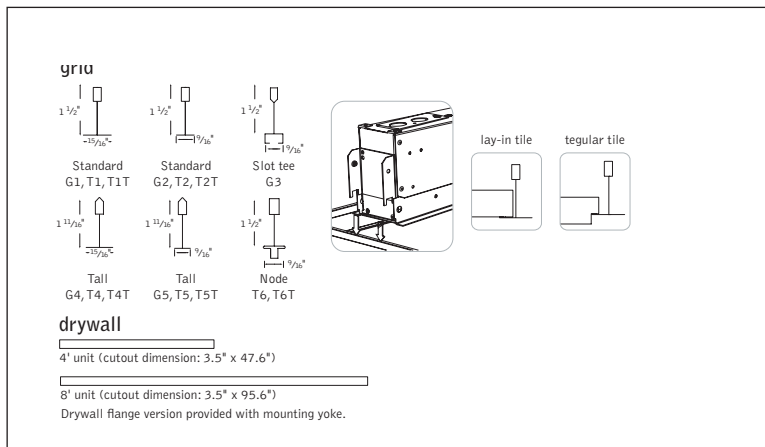

Standard Output (LL1)
4' Housing with Flush Lens

Delivered Lumens: 2034lm

Total System Watts: 22W

Visit focalpointlights.com for complete photometric data.

fixture:

project:

MOUNTING INFORMATION

SPECIFICATIONS

Construction

One-piece 20 Ga. steel housing. Thermally protected housing for new construction applications without direct contact with insulation. Insulation to be kept 3" away from housing. Corrugated and solid regressed trim constructed of extruded aluminum finished in Matte Satin White. Grid luminaires include 20 Ga. steel, .5" wide flange rail finished in Matte Satin White. Drywall flange option is provided with 20 Ga. steel, .5" wide flange kit and 20 Ga. galvanized steel mounting yoke. 2' unit weight: 5 lbs., 4' unit weight: 7 lbs.