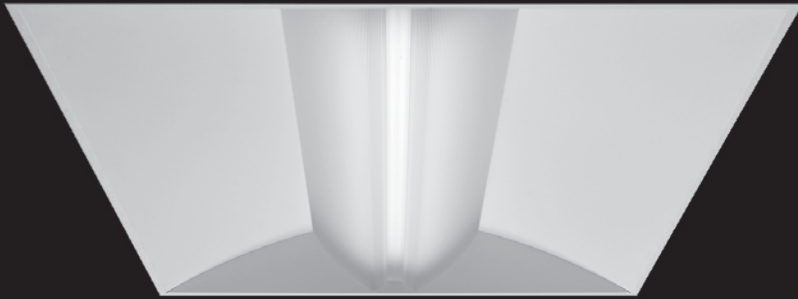

Aerion® 2x2

LED

standard diffuser

round accent strip

square accent strip

red insert

green insert

blue insert

DIMENSIONAL DATA

led options

Standard

High Efficiency

1 LED board

2 LED boards

FEATURES

Architectural recessed LED luminaire.

Aerion's sweeping curves and contemporary lines complement architecture.

Aerion's center lamp chamber provides minimal contrast between the diffuser and side reflectors creating even illumination and comfort.

Aerion features a shallow 3.6" housing depth which flies under the radar of most plenum obstructions.

Stylized sloped endcaps highlight Aerion's distinctive look.

Acrylic diffuser has been designed with an upper and lower track that accepts individual or combinations of accent strips.