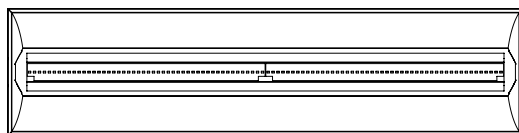

# Aerion® 1x4

LED

standard diffuser

round accent strip

square accent strip

red insert

green insert

blue insert

## DIMENSIONAL DATA

Overall height for luminaire with Air Return is 3.96"

2 LED boards