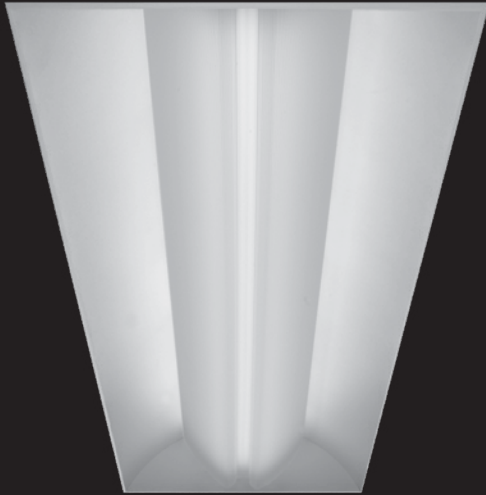

# Aerion® 1x4

LED

standard diffuser

round accent strip

square accent strip

red insert

green insert

blue insert

## DIMENSIONAL DATA

Overall height for luminaire with Air Return is 3.96"

2 LED boards

## FEATURES

Architectural recessed LED luminaire.

Aerion's sweeping curves and contemporary lines complement architecture.

Aerion's center lamp chamber provides minimal contrast between the diffuser and side reflectors creating even illumination and comfort.

Aerion features a shallow 3.3" housing depth which flies under the radar of most plenum obstructions.

The lamp diffuser has been designed with an upper and lower track that accepts individual or combinations of accent strips.