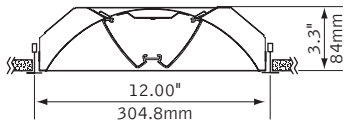

## DIMENSIONAL DATA

Overall height for luminaire with Air Return is 3.96"

2 LED boards