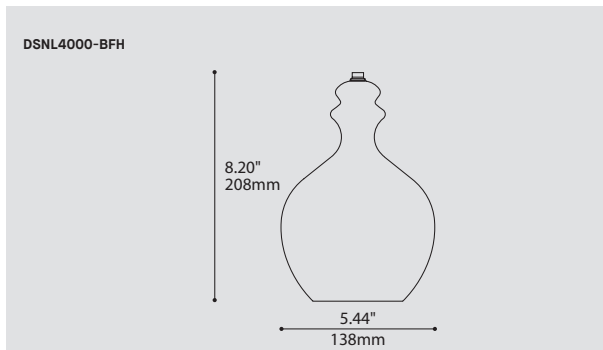

SNOWLAB 2 DSNL4000-BFH

PROJECT PROJÉT
SPEC TYPE
NOTES

OVERALL HEIGHT HAUTEUR HORS TOUT

LIGHT SOURCE	HAL TRACK I CIRCUIT	HAL
MOUNTING	2734	2491E
CABLE	70.20"	69.20"

MOUNTING OPTIONS OPTIONS DE MONTAGE

STEM OR CABLE OPTIONS OPTIONS DE TIGE OU CABLE

ORDERING SPECIFICATION	SPÉCIFICATION DE COMMANDE	CODE
MODEL MODÈLE	DSNL4000-BFH SNOWLAB 2	DSNL4000-BFH
LIGHT SOURCE SOURCE LUMINEUSE	(WATTAGE, LAMP TYPE, LAMP FORM, BASE TYPE, OTHER INFO) MR16C.50 50W, HAL, MR16C, GU5.3 BASE	MR16C.50
VOLTAGE VOLTAGE	120V 120 VOLT 277V* 277 VOLT *NOT AVAILABLE WITH A TRACK ADAPTOR	
CABLE CABLE	C CLEAR CABLE, FIELD ADJUSTABLE	C
CABLE LENGTH LONGUEUR DE CABLE	60 60\" CABLE (STD LENGTH) ** CUSTOM CABLE LENGTH (PLEASE SPECIFY) FOR OVERALL LENGTH PLEASE CONTACT YOUR EUREKA REPRESENTATIVE	
MOUNTING MONTAGE	RC ROUND CANOPY / PAVILLON ROND 1\" CANOPY (2401E) TA1 TRACK ADAPTOR / ADAPTATEUR DE RAIL 1 CIRCUIT HAL 120/12V ADAPTOR (2734)	
TRACK ADAPTOR FINISH FINI ADAPTATEUR DE RAIL ^(A)	WH WHITE BLK BLACK M G METALLIC GRAY ^(A) FILL IN IF A TRACK ADAPTOR IS SELECTED, OTHERWISE LEAVE EMPTY	
STRUCTURE FINISH FINI STRUCTURE	WH* WHITE *OTHER STRUCTURE FINISH THAN CANOPY IS ALWAYS CHROME	WH
DIFFUSER FINISH FINI DIFFUSEUR	CLR CLEAR	CLR