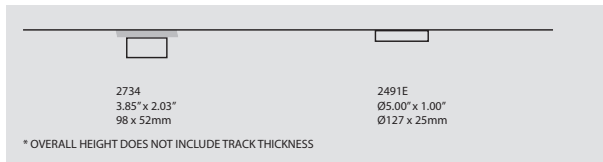

MOUNTING OPTIONS OPTIONS DE MONTAGE