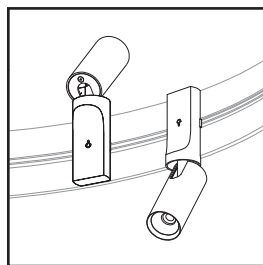

REFERENCE CHART TABLEAU DE RÉFÉRENCE

RING	LIGHT SOURCES				
	BEAM 8290	GLOW 8291	AIM 8292	SLICE 8293-36	SLICE 8293-54
ARENA 8200-36 & 8200-54					
MAXIMUM DC LOAD 100W	7W DC	7W DC	7W DC	6W DC	9W DC

The AIM brings fully orientable illumination to the ARENA (8200) profile (sold separately) in a slim elegant form. It can be rotated 350°, angled up to 90° and be displaced and flipped up/down simply without tools

Attach
Secured by strong neodymium magnets. Tested to UL standards to support several times its weight.

Pivot
Pivotable sideways up to a 90° angle and can be rotated 350° to help highlight a particular area or object.