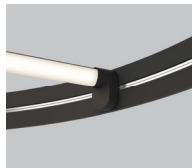

ARENA – SLICE 8293