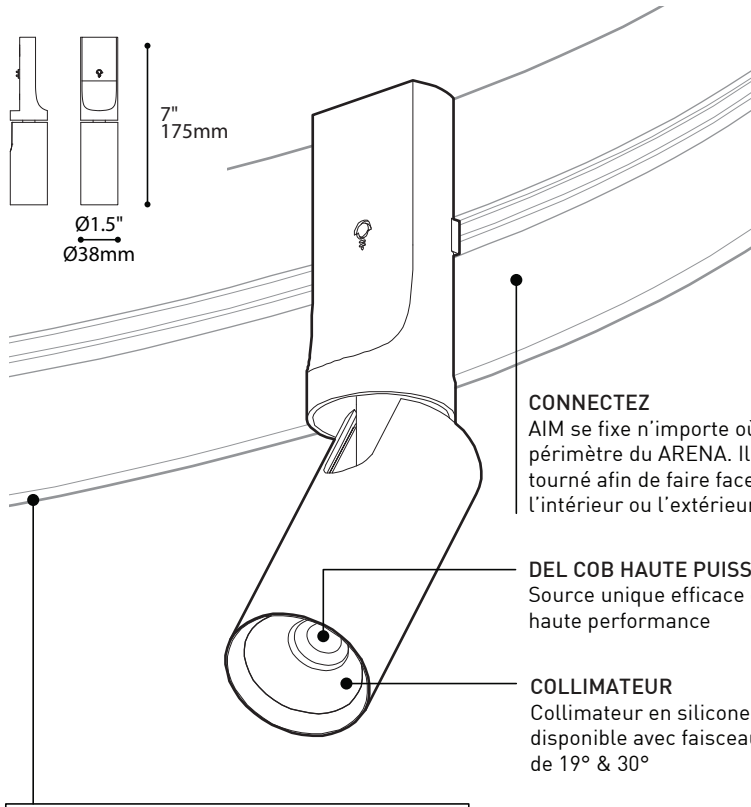

AIM apporte au ARENA (vendu séparément) une illumination pleinement orientable dans un format élancé et élégant. Il peut tourner sur 350°, être anglé jusqu'à 90°, être déplacé et retourné vers le haut ou le bas simplement et sans outils