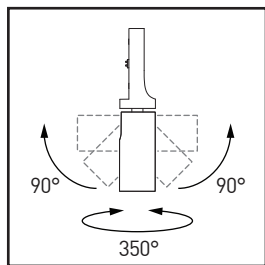

Pivot
Pivotable sideways up to a 90° angle and can be rotated 350° to help highlight a particular area or object.