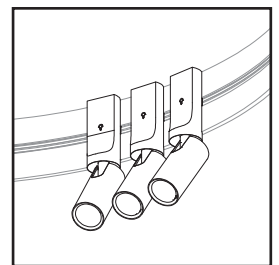

Group
Place together to concentrate light in areas along the ARENA.

SPECIFICATIONS

LIGHT SOURCE
DELIVERED LUMENS
CRI
MAX UNITS
LIGHT DISTRIBUTION
OPTIC
HEATSINK
DIMMING
WARRANTY
WEIGHT

8292

COB type LED (7W DC Load)
656lm (COLOR: 4000K, BEAM ANGLE: NA [19°])
85 CRI Typical
Total DC load of installed light sources [8290, 8291, 8292, 8293-36, 8293-54] must not exceed 100w.
Directional projector with 90° pivot and 350° rotation
32mm silicone collimator, 19° & 30° FWHM beam angle
Die-cast aluminum with a fine textured powder coat finish
0-10V dimming (DV)
5 years
0.61lbs/280g per unit

EUREKA

225 de Liège Ouest, Suite #200
Montréal (QC), Canada H2P 1H4
Tel : 514.385.3515 Fax : 514.385.4169
www.eurekalighting.com

8292