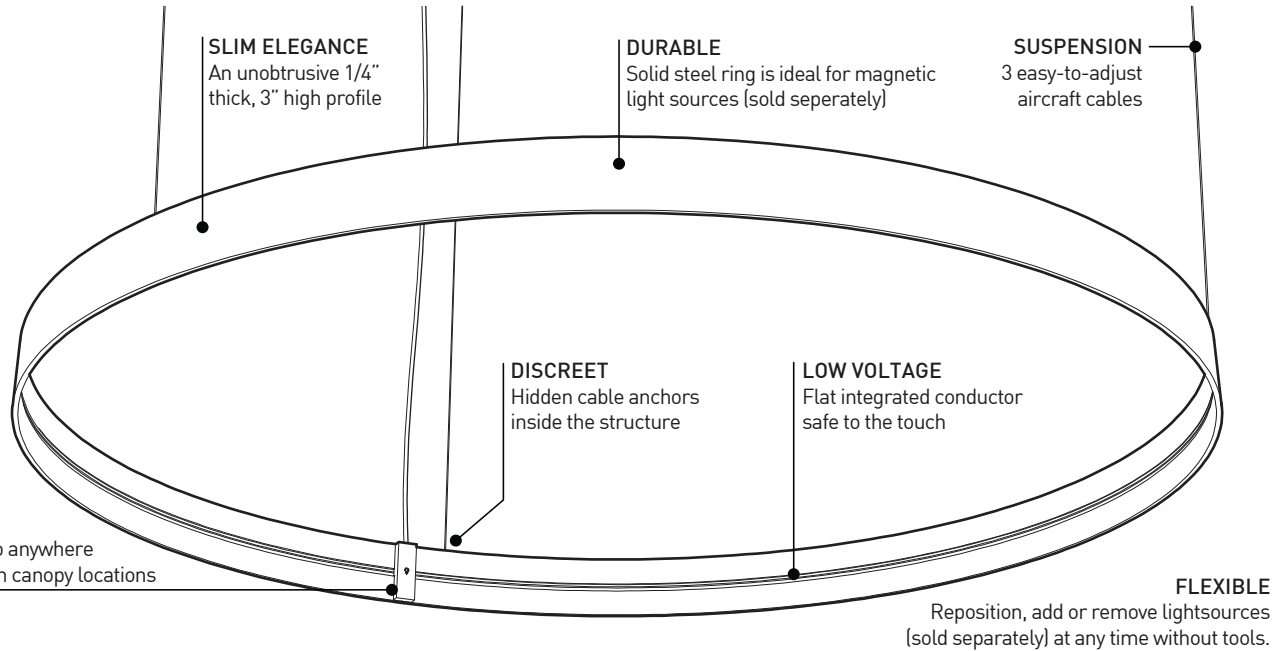

SPECIFICATION

EVOLVING LIGHT

ARENA is the circular base profile that supports and powers a variety of compatible light sources which can be combined and positioned as desired.

The ARENA will accommodate a choice of light sources which can be customized in quantity, position, orientation and combinations to provide users with a tailored solution for their space.

RELOCATE

Easily relocated power feed to anywhere around the ring for flexibility in canopy locations

SIZES

2 sizes Allow multiple combinations for a variety of spaces

CANOPY POSITION

Standard (fixed location)
Centered with mounting point