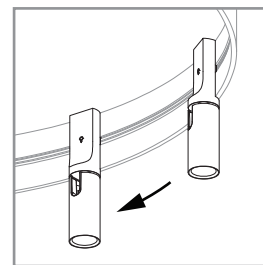

Move
AIM can be positioned on the ARENA as desired to highlight areas below or create a visual pattern.