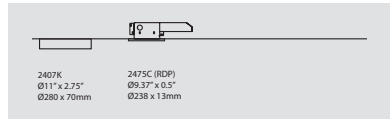

MOUNTING OPTIONS OPTIONS DE MONTAGE