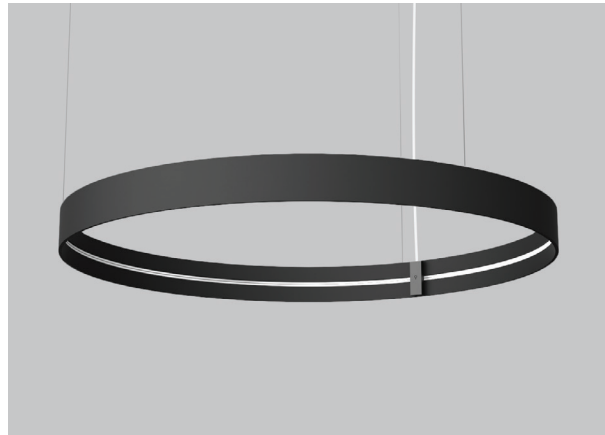

Attach
Secured by strong neodymium magnets. Tested to UL standards to support several times its weight.

Pivot
Pivotable sideways up to a 90° angle and can be rotated 350° to help highlight a particular area or object.

1 × ARENA 54"
12 × ARENA – GLOW

1 × ARENA 54"
4 × ARENA – SLICE 54"

1 × ARENA 54"
2 × ARENA – SLICE 54"
6 × ARENA – AIM

1 × ARENA 54"
2 × ARENA – SLICE 54"
2 × ARENA – GLOW

ARENA 8200

PROJECT PROJÉT
SPEC TYPE
NOTES