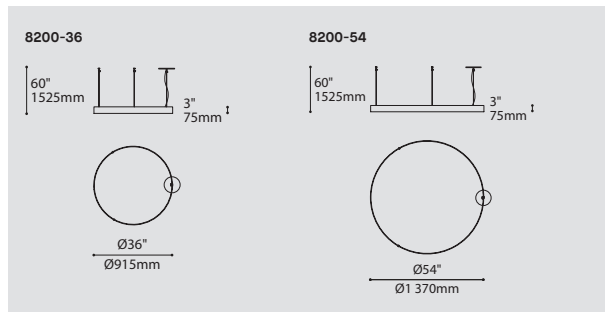

ORDERING SPECIFICATION SPÉCIFICATION DE COMMANDE

CODE

MODEL MODÈLE

8200-36 ARENA 36"
8200-54 ARENA 54"

MAXIMUM DC LOAD PUISSANCE MAXIMALE DC

100W 100 WATT DC
TOTAL DC LOAD OF INSTALLED LIGHT SOURCES (8290, 8291, 8292, 8293-36, 8293-54) MUST NOT EXCEED 100W.

RING
ARENA 8200-36 & 8200-54
MAXIMUM DC LOAD 100W

LIGHT SOURCES				
BEAM 8290	GLOW 8291	AIM 8292	SLICE 8293-36	SLICE 8293-54
7W DC	7W DC	7W DC	6W DC	9W DC

VOLTAGE VOLTAGE

120V 120 VOLT
277V 277 VOLT

DIMMING OPTION OPTION DE GRADATION

DV 0-10V DIMMING (120V-277V)
LED DIMMING DRIVER IS STANDARD IN THIS PRODUCT

DRIVER POSITION POSITION DE L'ALIMENTATION

RDP * RECESSED DRIVER
* 3981C IS REQUIRED

CABLE CÂBLE

AC AIRCRAFT MOUNTING & CLEAR CABLE, FIELD ADJUSTABLE

CABLE LENGTH LONGUEUR DE CÂBLE

60 60" AIRCRAFT CABLE (STD LENGTH)
** CUSTOM AIRCRAFT CABLE LENGTH (PLEASE SPECIFY)
FOR OVERALL LENGTH, PLEASE CONTACT YOUR EUREKA REPRESENTATIVE.

MOUNTING MONTAGE

RC ROUND CANOPY / PAVILLON ROND
FOR STANDARD: 2.75" CANOPY (2407K)
FOR RECESSED DRIVER OPTION: 0.5" (2475C)

MOUNTING CABLE OPTION OPTION DE MONTAGE DE CÂBLE

IF NO OPTION IS SELECTED, AN OFF-CENTERED ROUND CANOPY WITH STRAIGHT AIRCRAFT CABLES IS STANDARD

RCC CENTERED ROUND CANOPY - STRAIGHT AIRCRAFT CABLES

CANOPY FINISH FINI PAVILLON

BLKE BLACK FINE TEXTURE
WHE WHITE FINE TEXTURE

RING FINISH FINI DE L'ANNEAU

BLKE BLACK FINE TEXTURE
WHE WHITE FINE TEXTURE

ACCESSORY ACCESSOIRE

3981C JUNCTION BOX FOR RECESSED DRIVER OPTION

PRODUCT CHARACTERISTICS CARACTÉRISTIQUES DU PRODUIT

1. **DESIGN:** Authentic, timeless circular design meets today's needs. Specify and reconfigure multiple light sources on the ARENA platform to create a unique look and personalized light distribution. With its discreet, innovative power ring and instant magnetic connections, ARENA puts illumination in your hands.
2. **INSTALLATION:** Combine ARENA with magnetic light source accessories (sold separately) to create a unique lighting environment. All accessories can be placed or rearranged without tools anywhere along the ring for optimal versatility. Mix and match light sources for a total load of up to 100W.
3. **LIGHT SOURCE:** Combine ARENA with magnetic light source accessories (sold separately) to create a unique lighting environment. All accessories can be placed or rearranged without tools anywhere along the ring for optimal versatility. Mix and match light sources for a total load of up to 100W.
4. **STRUCTURE:** Seamlessly finished, rolled concentric steel profile with architectural grade matte polyester powder coating. Integrated low-voltage conductor meticulously joined on the inner side of the ring.
5. **CERTIFIED:** c-CSA-us

SPECIFICATION