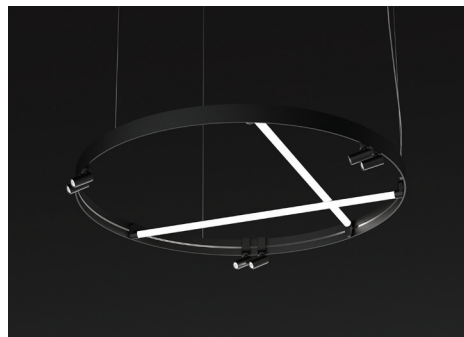

1 × ARENA 54"
2 × ARENA – SLICE 54"
6 × ARENA – AIM