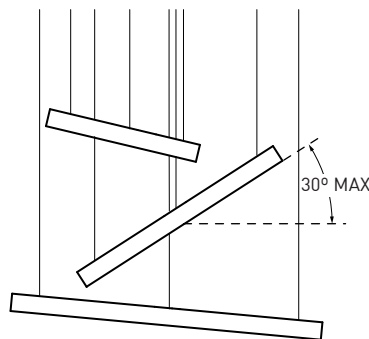

**CANOPY POSITION**

**4802-XX**  
Centered with mounting point (standart)

**4802-XX-RCA**  
Centered with luminaire / Centered cables

**4802-XX-RCC**  
Centered with luminaire / Straight cables

**3 VERSATILE SIZES**  
An infinite number of possible layout  
From smallest to the largest space

**HANG IT STRAIGHT OR ANGLED**  
Can be installed with a maximum horizontal angle of 30°

**SPECIFICATIONS**

	4802-36	4802-54	4802-72	4802DI-36	4802DI-54	4802DI-72
LIGHT SOURCE	390x LED	624x LED	858x LED	390x LED + 3x COB	624x LED + 6x COB	858x LED+ 9x COB
DELIVERED LUMENS	5926lm	8825lm	12393lm (4000K)	7015lm	10400lm	18034lm
SYSTEM WATTAGE	~54W	~78W	~115W	~66W	~96W	~271W
MODULE	UL Recognized - Custom design flexible strip - Made in USA					
CRI	85 CRI (typical)					
STRUCTURE	Custom CNC rolled aluminum extrusions (0.125in thickness) / Seamless welding					
VOLTAGE	120V or 277V					
DRIVER	Standard phase (DP) or 0-10V (DV) dimming					
LM-79	On request					
WARRANTY	5 years					
WEIGHT (PACKAGED)	30 lbs	45 lbs	70 lbs	30 lbs	45 lbs	70 lbs