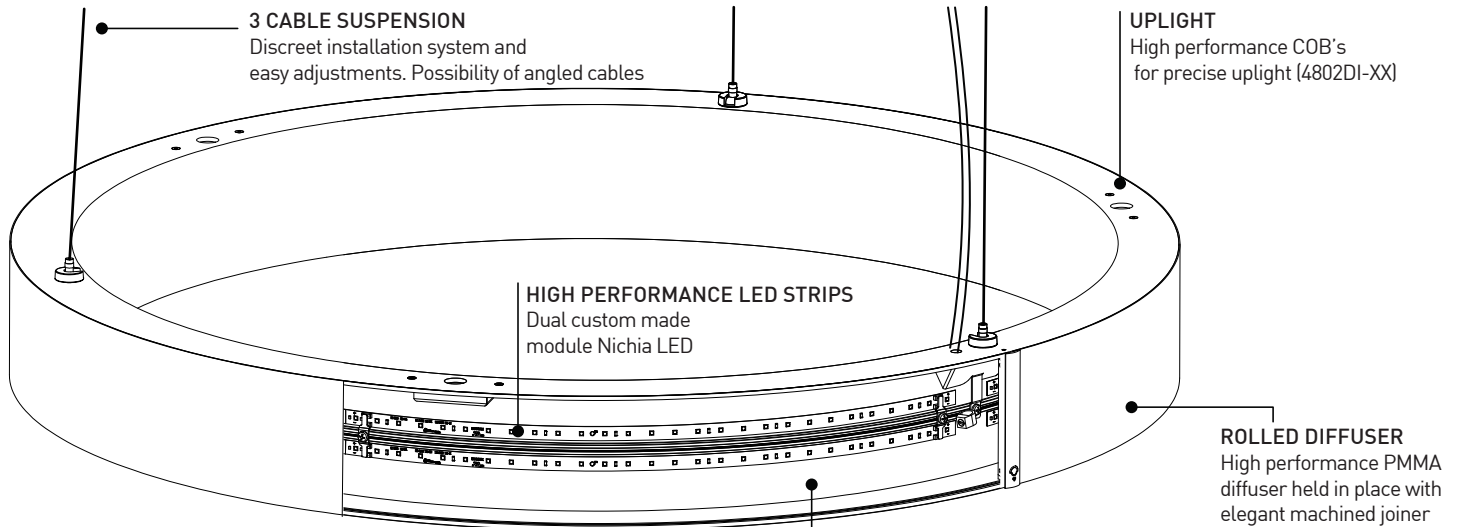

HEAT SINK
CNC rolled aluminum extrusion
White matte powder coating

CANOPY OPTIONS

SCREWLESS CANOPY 9.0"X1.75"
Mounting on a 4" standard j-box

STANDARD CANOPY 9.0"X1.75"
Mounting on a 4" standard j-box
For RCA option

LOW PROFILE CANOPY 9.4"X0.50"
Mounting on Eureka box 3981C (**sold separately**)
For 4802-36 / 4802-54 DV and 4802-36 DP
Recessed driver for discreet installation

LOW PROFILE CANOPY 9.4"X0.50"
Mounting on Eureka box 3981D (**sold separately**)
For 4802-72 DV and 4802-54 / 4802-72 DP
For 4802DI-36, 4802DI-54 and 4802DI-72
Recessed driver for discreet installation

CANOPY POSITION

4802-XX
Centered with mounting point (standart)

4802-XX-RCA
Centered with luminaire / Centered cables

4802-XX-RCC
Centered with luminaire / Straight cables