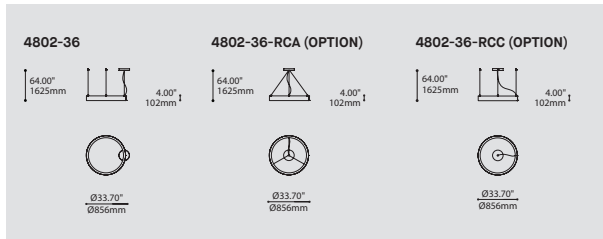

## MOUNTING OPTIONS OPTIONS DE MONTAGE

ORDERING SPECIFICATION	SPÉCIFICATION DE COMMANDE	CODE
<b>MODEL</b> MODÈLE		
4802-36	COMPASS 36"	
4802DI-36	COMPASS UPLIGHT 36"	
<b>LIGHT SOURCE</b> SOURCE LUMINEUSE		
(WATTAGE, LAMP TYPE, OTHER INFO)		
4802-36		
LED	REGULAR OUTPUT	
4802DI-36		
LED	REGULAR OUTPUT	
<b>COLOR TEMPERATURE</b> TEMPÉRATURE DE COULEUR		
30	3000K	
35	3500K	
40	4000K	
<b>VOLTAGE</b> VOLTAGE		
120V	120 VOLT	
277V	277 VOLT	
<b>DIMMING OPTION</b> OPTION DE GRADATION		
DV	0-10V DIMMING (120-277V)	
DP	PHASE DIMMING (120V ONLY)	
	LED DIMMING DRIVER IS STANDARD IN THIS PRODUCT. PLEASE SPECIFY YOUR DIMMING TYPE.	
<b>DRIVER POSITION</b> POSITION DU PILOT		
RDP	RECESSED DRIVER*	
	*3981C (80W) OR 3981D (128W & 174W) ACCESSORY IS REQUIRED	
<b>CABLE</b> CABLE		<b>AC</b>
AC	AIRCRAFT MOUNTING & CLEAR CABLE, FIELD ADJUSTABLE	
<b>CABLE LENGTH</b> LONGUEUR DE CABLE		
60	60" AIRCRAFT CABLE (STD LENGTH)	
**	CUSTOM AIRCRAFT CABLE LENGTH (PLEASE SPECIFY)	
	FOR OVERALL LENGTH PLEASE CONTACT YOUR EUREKA REPRESENTATIVE.	
<b>MOUNTING OPTION</b> OPTION DE MONTAGE		<b>RC</b>
RC	ROUND CANOPY / PAVILLON ROND	
	FOR RCA: 1.75" CANOPY (2405H)	
	FOR RECESSED DRIVER OPTION: 0.50" CANOPY (2475C)	
	FOR STANDARD: 1.75" CANOPY (2475H)	
<b>MOUNTING CABLE OPTION</b> OPTION DE MONTAGE DE CABLE		
IF NO OPTION IS SELECTED, AN OFF-CENTERED ROUND CANOPY WITH STRAIGHT AIRCRAFT CABLES WILL BE PROVIDED		
RCA	CENTERED ROUND CANOPY - AIRCRAFT CABLES ANGLED TO CENTER*	
RCC	CENTERED ROUND CANOPY - STRAIGHT AIRCRAFT CABLES	
	*NOT AVAILABLE WITH RECESSED DRIVER (RDP)	
<b>CANOPY FINISH</b> FINI PAVILLON		<b>WHE</b>
WHE	WHITE FINE TEXTURE	
<b>RING FINISH</b> FINI ANNEAUX		<b>WHE</b>
WHE	WHITE FINE TEXTURE	
<b>DIFFUSER FINISH</b> FINI DIFFUSEUR		<b>WH</b>
WH	WHITE	
<b>ACCESSORY</b> ACCESSOIRE		
3981C	JUNCTION BOX FOR RECESSED DRIVER OPTION (4802-36 DP, 4802-36 DV)	
3981D	JUNCTION BOX FOR RECESSED DRIVER OPTION (ALL 4802DI)	