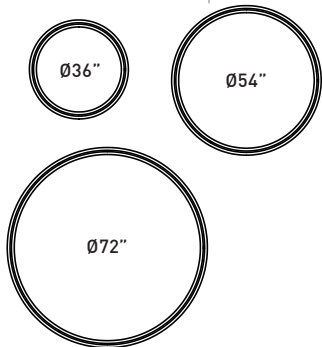

**CANOPY POSITION**

**4802-XX**  
Centered with mounting point (standart)

**4802-XX-RCA**  
Centered with luminaire / Centered cables

**4802-XX-RCC**  
Centered with luminaire / Straight cables

**3 VERSATILE SIZES**  
An infinite number of possible layout  
From smallest to the largest space

**HANG IT STRAIGHT OR ANGLED**  
Can be installed with a maximum horizontal angle of 30°

**SPECIFICATIONS**

	4802-36	4802-54	4802-72	4802DI-36	4802DI-54	4802DI-72
LIGHT SOURCE	390x LED	624x LED	858x LED	390x LED + 3x COB	624x LED + 6x COB	858x LED+ 9x COB
DELIVERED LUMENS	5926lm	8825lm	12393lm (4000K)	7015lm	10400lm	18034lm
SYSTEM WATTAGE	~54W	~78W	~115W	~66W	~96W	~271W
MODULE	UL Recognized - Custom design flexible strip - Made in USA					
CRI	85 CRI (typical)					
STRUCTURE	Custom CNC rolled aluminum extrusions (0.125in thickness) / Seamless welding					
VOLTAGE	120V or 277V					
DRIVER	Standard phase (DP) or 0-10V (DV) dimming					
LM-79	On request					
WARRANTY	5 years					
WEIGHT (PACKAGED)	30 lbs	45 lbs	70 lbs	30 lbs	45 lbs	70 lbs