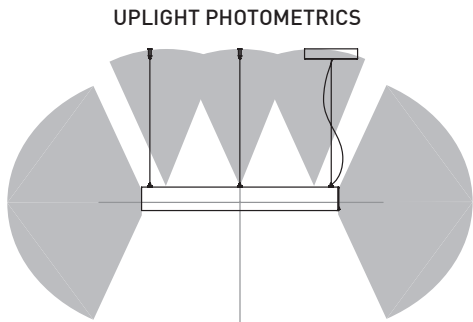

HEAT SINK
CNC rolled aluminum extrusion
White matte powder coating

CANOPY OPTIONS

SCREWLESS CANOPY 9.0"X1.75"
Mounting on a 4" standard j-box

STANDARD CANOPY 9.0"X1.75"
Mounting on a 4" standard j-box
For RCA option

LOW PROFILE CANOPY 9.4"X0.50"
Mounting on Eureka box 3981C (**sold separately**)
For 4802-36 / 4802-54 DV and 4802-36 DP
Recessed driver for discreet installation

LOW PROFILE CANOPY 9.4"X0.50"
Mounting on Eureka box 3981D (**sold separately**)
For 4802-72 DV and 4802-54 / 4802-72 DP
For 4802DI-36, 4802DI-54 and 4802DI-72
Recessed driver for discreet installation

CANOPY POSITION

4802-XX
Centered with mounting point (standart)

4802-XX-RCA
Centered with luminaire / Centered cables

4802-XX-RCC
Centered with luminaire / Straight cables