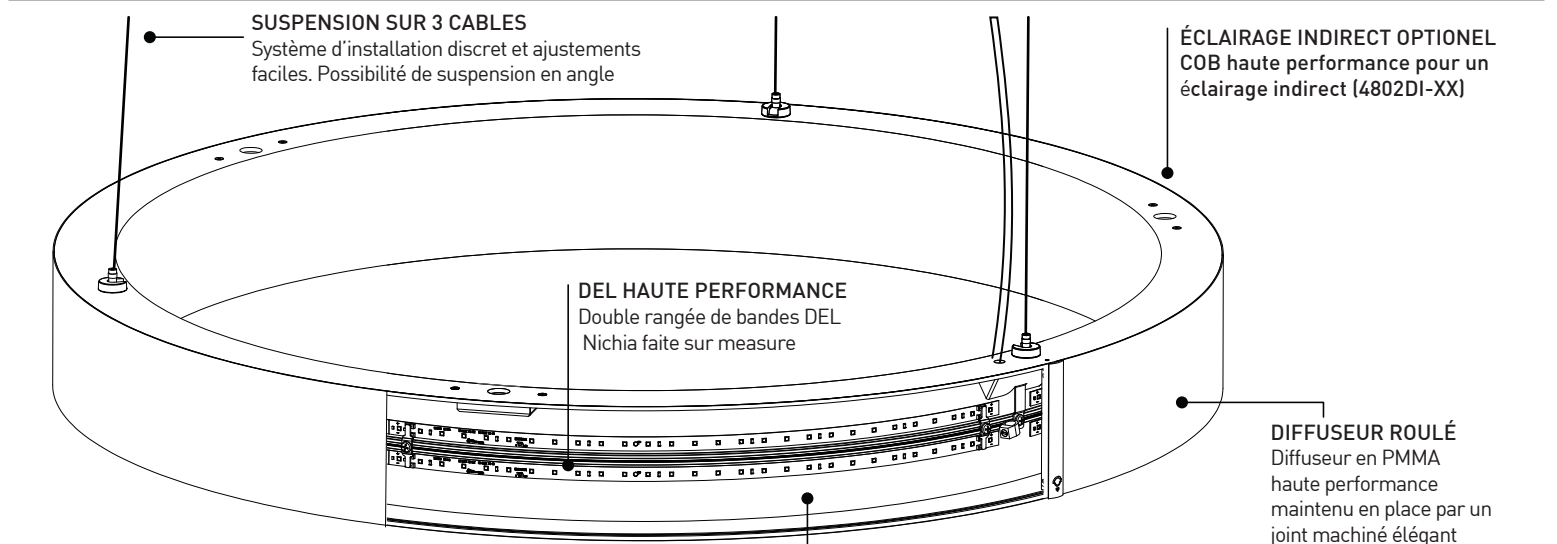

RADIATEUR THERMIQUE
Extrusions d'aluminium roulées par CNC
Peinture électrostatique blanche matte

OPTIONS DE PAVILLONS

PAVILLON SANS VIS 9.0"X1.75"
Installation sur boîte de connexion 4" standard

PAVILLON STANDARD 9.0"X1.75"
Installation sur boîte de connexion 4" standard
Pour option RCA

PAVILLON PROFIL BAS 9.4"X0.50"
Installation sur boîte 3981C (**vendue séparément**)
Pour 4802-36 / 4802-54 DV et 4802-36 DP
Pilot encastré pour une installation discrète

PAVILLON PROFIL BAS 9.4"X0.50"
Installation sur boîte 3981D (**vendue séparément**)
Pour 4802-72 DV et 4802-54 / 4802-72 DP
Pour 4802DI-36, 4802DI-54 et 4802DI-72
Pilot encastré pour une installation discrète

POSITION DU PAVILLON

4802-XX
Centré avec le point de montage (standard)

4802-XX-RCA
Centré avec le luminaire / Câbles centrés

4802-XX-RCC
Centré avec le luminaire / Câbles droits