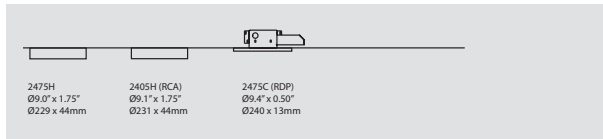

## MOUNTING OPTIONS OPTIONS DE MONTAGE

ORDERING SPECIFICATION	SPÉCIFICATION DE COMMANDE	CODE
<b>MODEL</b> MODÈLE		
4802-36	COMPASS 36"	
4802DI-36	COMPASS UPLIGHT 36"	
<b>LIGHT SOURCE</b> SOURCE LUMINEUSE		
(WATTAGE, LAMP TYPE, OTHER INFO)		
4802-36		
LED	REGULAR OUTPUT	
4802DI-36		
LED	REGULAR OUTPUT	
<b>COLOR TEMPERATURE</b> TEMPÉRATURE DE COULEUR		
30	3000K	
35	3500K	
40	4000K	
<b>VOLTAGE</b> VOLTAGE		
120V	120 VOLT	
277V	277 VOLT	
<b>DIMMING OPTION</b> OPTION DE GRADATION		
DV	0-10V DIMMING (120-277V)	
DP	PHASE DIMMING (120V ONLY)	
	LED DIMMING DRIVER IS STANDARD IN THIS PRODUCT. PLEASE SPECIFY YOUR DIMMING TYPE.	
<b>DRIVER POSITION</b> POSITION DU PILOT		
RDP	RECESSED DRIVER*	
	*3981C (80W) OR 3981D (128W & 174W) ACCESSORY IS REQUIRED	
<b>CABLE</b> CABLE		<b>AC</b>
AC	AIRCRAFT MOUNTING & CLEAR CABLE, FIELD ADJUSTABLE	
<b>CABLE LENGTH</b> LONGUEUR DE CABLE		
60	60" AIRCRAFT CABLE (STD LENGTH)	
**	CUSTOM AIRCRAFT CABLE LENGTH (PLEASE SPECIFY)	
	FOR OVERALL LENGTH PLEASE CONTACT YOUR EUREKA REPRESENTATIVE.	
<b>MOUNTING OPTION</b> OPTION DE MONTAGE		<b>RC</b>
RC	ROUND CANOPY / PAVILLON ROND	
	FOR RCA: 1.75" CANOPY (2405H)	
	FOR RECESSED DRIVER OPTION: 0.50" CANOPY (2475C)	
	FOR STANDARD: 1.75" CANOPY (2475H)	
<b>MOUNTING CABLE OPTION</b> OPTION DE MONTAGE DE CABLE		
IF NO OPTION IS SELECTED, AN OFF-CENTERED ROUND CANOPY WITH STRAIGHT AIRCRAFT CABLES WILL BE PROVIDED		
RCA	CENTERED ROUND CANOPY - AIRCRAFT CABLES ANGLED TO CENTER*	
RCC	CENTERED ROUND CANOPY - STRAIGHT AIRCRAFT CABLES	
	*NOT AVAILABLE WITH RECESSED DRIVER (RDP)	
<b>CANOPY FINISH</b> FINI PAVILLON		<b>WHE</b>
WHE	WHITE FINE TEXTURE	
<b>RING FINISH</b> FINI ANNEAUX		<b>WHE</b>
WHE	WHITE FINE TEXTURE	
<b>DIFFUSER FINISH</b> FINI DIFFUSEUR		<b>WH</b>
WH	WHITE	
<b>ACCESSORY</b> ACCESSOIRE		
3981C	JUNCTION BOX FOR RECESSED DRIVER OPTION (4802-36 DP, 4802-36 DV)	
3981D	JUNCTION BOX FOR RECESSED DRIVER OPTION (ALL 4802DI)	