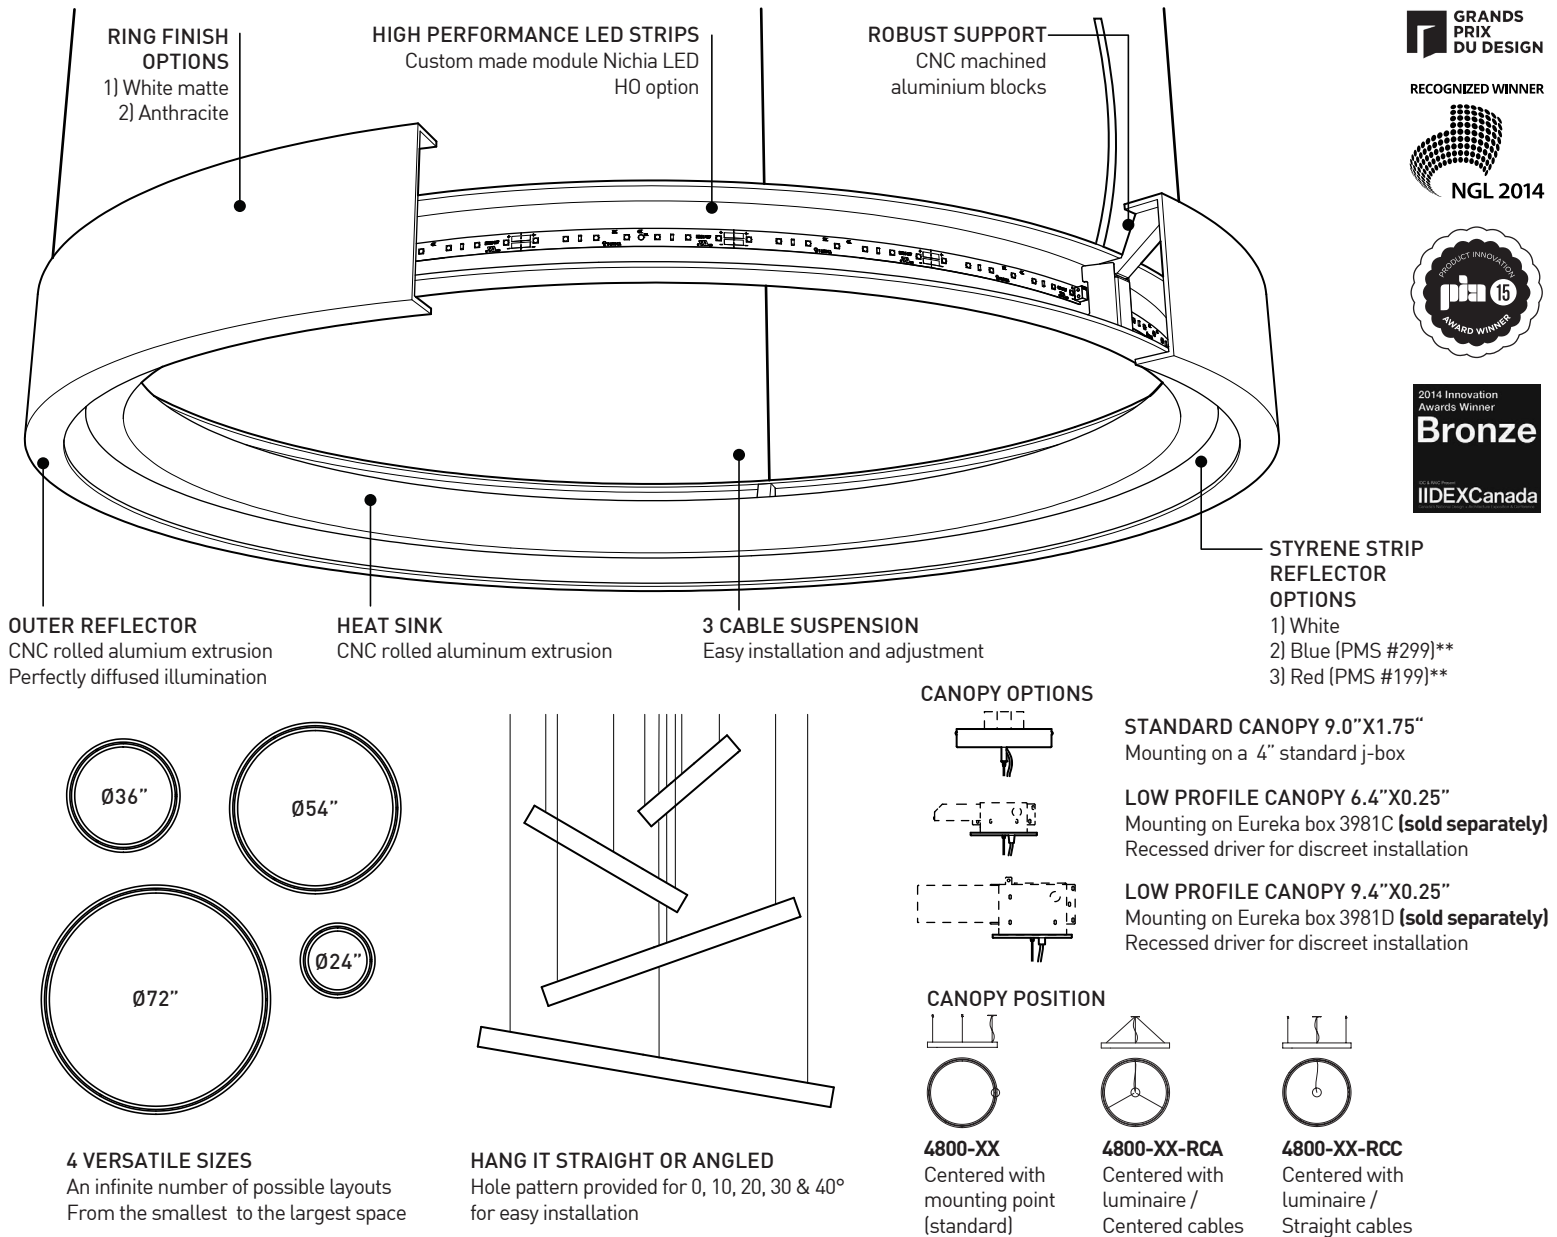

ANATOMY

BIM

DIM

IES

LED

CYCLE

RECOGNIZED WINNER

CHARACTERISTICS	4800-24	4800-36	4800-54	4800-72
LIGHT SOURCE	117x Nichia	195x Nichia	312x Nichia	429x Nichia
DELIVERED LUMENS	~1645 lm (4000K)	~2772 lm (4000K)	~4470 lm (4000K)	~6155 lm (4000K)
SYSTEM WATTAGE	~21W	~34W	~54W	~73W
LIGHT SOURCE (HO)	117x Nichia ± 41W	195x Nichia ± 69W	312x Nichia ± 110W	858x Nichia ± 127W
DELIVERED LUMENS (HO)	~3287 lm (4000K)	~5547 lm (4000K)	~8944 lm (4000K)	~11691 lm (4000K)
SYSTEM WATTAGE	~48W	~78W	~126W	~144W
MODULE	UL Recognized - Custom design flexible strip - Made in USA			
CRI	85 CRI (typical)			
STRUCTURE	Custom CNC rolled aluminium extrusions (0.125in thickness) / Seamless welding			
LIGHT DISTRIBUTION	Direct/Indirect 50/50			
VOLTAGE*	120V or 277V or 347V*	120V or 277V or 347V*	120V or 277V or 347V*	120V or 277V
DIMMING	Phase (DP) or 0-10V (DV) Dimming (standard with this fixture)			
WARRANTY	5 years			
WEIGHT (PACKAGED)	35 lbs	50 lbs	75 lbs	100 lbs

* 347V not available for HO option

** Color may vary slightly as it will be affected by the color temperature of the light and by the saturation/reflection onto the colored surface

225 de Liège Ouest, Suite #200
Montréal (QC), Canada H2P 1H4
Tel : 514.385.3515 Fax : 514.385.4169
www.eurekalighting.com

4800-24 | 4800-36
4800-54 | 4800-72