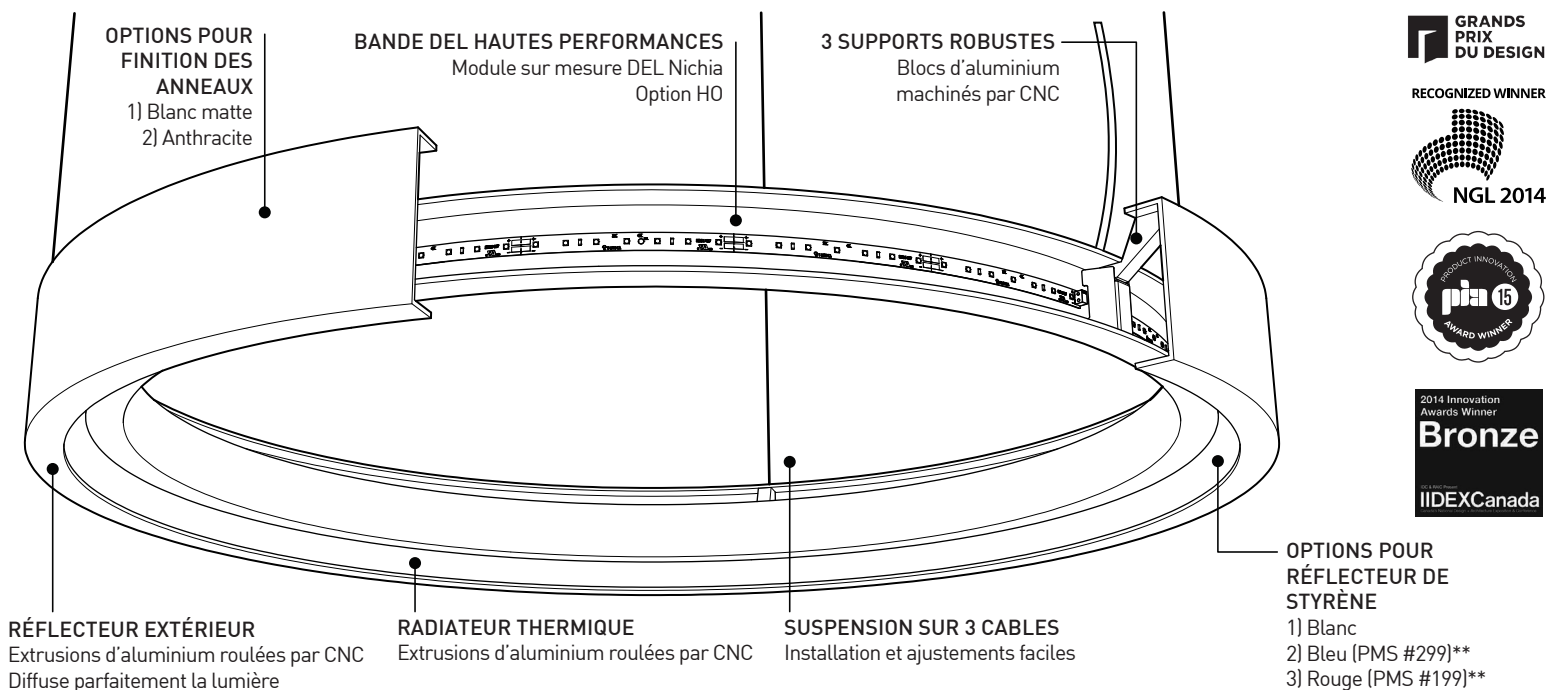

RECOGNIZED WINNER