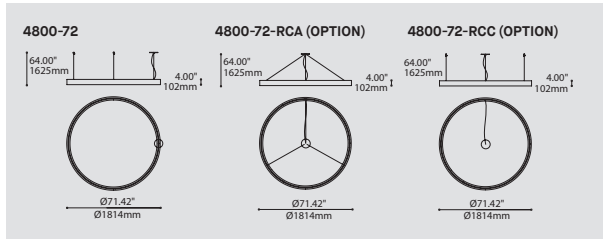

MOUNTING OPTIONS OPTIONS DE MONTAGE

ORDERING SPECIFICATION	SPÉCIFICATION DE COMMANDE	CODE
MODEL MODÈLE		4800-72
4800-72	CYCLE 72"	
LIGHT SOURCE SOURCE LUMINEUSE		
(WATTAGE, LAMP TYPE, OTHER INFO)		
LED	LED REGULAR OUTPUT	
LED.HO	LED HIGH OUTPUT	
COLOR TEMPERATURE TEMPÉRATURE DE COULEUR		
30	3000K	
35	3500K	
40	4000K	
VOLTAGE VOLTAGE		
120V	120 VOLT	
277V	277 VOLT	
DIMMING OPTION OPTION DE GRADATION		
DV	0-10V DIMMING (120-277V)	
DP	PHASE DIMMING (120V)	
	LED DIMMING DRIVER IS STANDARD IN THIS PRODUCT. PLEASE SPECIFY YOUR DIMMING TYPE.	
DRIVER POSITION POSITION DU PILOT		
RDP	RECESSED DRIVER*	
	*3981C (REG) OR 3981D (HO) ACCESSORY IS REQUIRED	
CABLE CABLE		AC
AC	AIRCRAFT MOUNTING & CLEAR CABLE, FIELD ADJUSTABLE	
CABLE LENGTH LONGUEUR DE CABLE		
60	60" AIRCRAFT CABLE (STD LENGTH)	
**	CUSTOM AIRCRAFT CABLE LENGTH (PLEASE SPECIFY)	
	FOR OVERALL LENGTH PLEASE CONTACT YOUR EUREKA REPRESENTATIVE	
MOUNTING OPTION OPTION DE MONTAGE		RC
RC	ROUND CANOPY / PAVILLON ROND	
	FOR RECESSED DRIVER OPTION (REG): 0.25" (2403B)	
	FOR RECESSED DRIVER OPTION (HO): 0.25" (2405B)	
	FOR STANDARD: 1.75" CANOPY (2405H)	
MOUNTING CABLE OPTION OPTION DE MONTAGE DE CABLE		
	IF NO OPTION IS SELECTED, AN OFF-CENTERED ROUND CANOPY WITH STRAIGHT AIRCRAFT CABLES WILL BE PROVIDED	
RCA	CENTERED ROUND CANOPY - AIRCRAFT CABLES ANGLED TO CENTER*	
RCC	CENTERED ROUND CANOPY - STRAIGHT AIRCRAFT CABLES	
	*NOT AVAILABLE WITH RECESSED DRIVER (RDP)	
CANOPY FINISH FINI PAVILLON		
WHM	MATTE WHITE (ONLY FOR MATTE WHITE RING FINISH)	
CHR	CHROME (ONLY FOR ANTHRACITE FINE TEXTURE RING FINISH)	
RING FINISH FINI ANNEAU		
WHM	MATTE WHITE	
ANTE	ANTHRACITE FINE TEXTURE	
OPTIONAL INSIDE FINISH OF EXTERNAL RING FINI INTERNE OPTIONNEL DE L'ANNEAU EXTÉRIEUR		
	IF NO FINISH IS SELECTED THE INSIDE RING FINISH OF THE EXTERNAL RING WILL BE WHITE	
BLU	BLUE	
RED	RED	
ACCESSORY ACCESSOIRE		
3981C	JUNCTION BOX FOR RECESSED DRIVER OPTION (REG)	
3981D	JUNCTION BOX FOR RECESSED DRIVER OPTION (HO)	
2990I	STONE INTERIOR CHARCOAL FELT	
2990E	STONE EXTERIOR CHARCOAL FELT	
2990EI	STONE EXTERIOR-INTERIOR CHARCOAL FELT	

PRODUCT CHARACTERISTICS CARACTÉRISTIQUES DU PRODUIT

DESIGN:	The perfectly diffused direct/indirect illumination of Cycle create a luminous halo that fills large spaces with presence and simplicity.
INSTALLATION:	Whether wall or ceiling mounted Cycle RGB has a simple and easy to install three point mounting system. Easy to install, adjust and level triple aircraft mounting, available with straight or angled cables on a central canopy.
LIGHT SOURCE:	Custom designed and manufactured light engine featuring high performance LEDs that deliver 500 lm/ft initial lumens in regular output or 1000lm/ft in high output.
STRUCTURE:	Seamlessly finished, rolled concentric aluminium extrusions with highly reflective inner matte white polyester powder coating available with outer finish in matte white or textured anthracite. Inner finish insert available in blue or red for a colored glow.
CERTIFIED:	c-CSA-us

SPECIFICATION