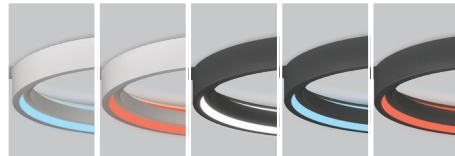

OPTIONAL INSIDE FINISH OF EXTERNAL RING FINI INTERNE OPTIONNEL DE L'ANNEAU EXTÉRIEUR

WHM-BLU   WHM-RED   ANTE-WH   ANTE-BLU   ANTE-RED