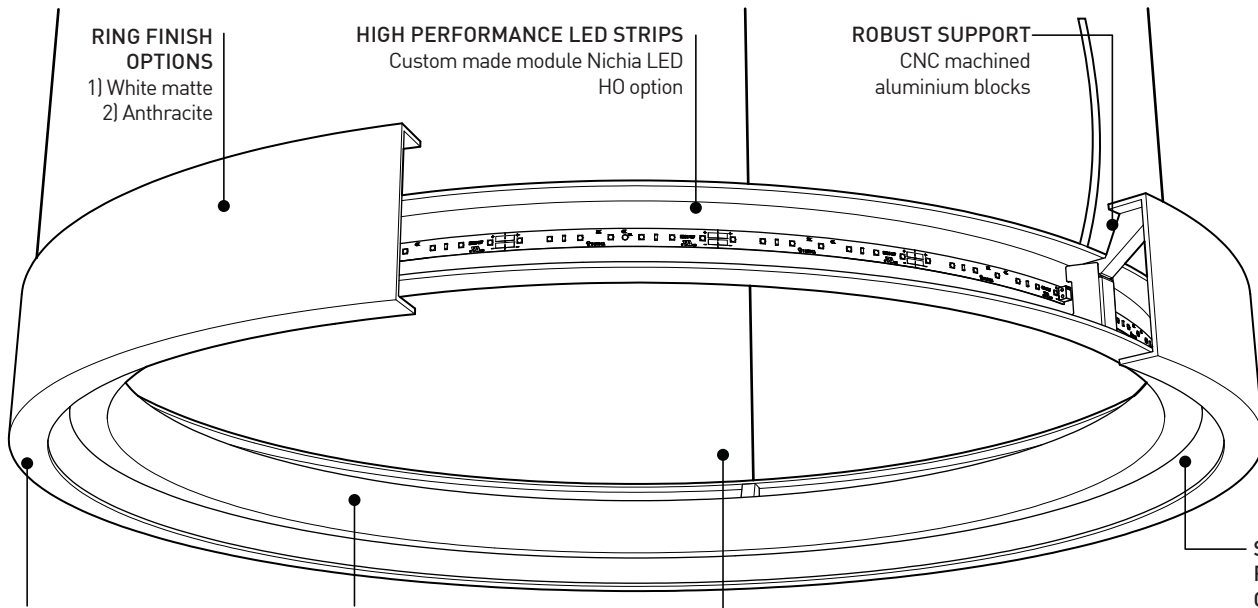

LIGHT SOURCE: Custom designed and manufactured light engine featuring high performance LEDs that deliver 500 lm/ft initial lumens in regular output or 1000lm/ft in high output.

STRUCTURE: Seamlessly finished, rolled concentric aluminium extrusions with highly reflective inner matte white polyester powder coating available with outer finish in matte white or textured anthracite. Inner finish insert available in blue or red for a colored glow.

CERTIFIED: c-CSA-us

SPECIFICATION

ANATOMY

BIM

DIM

IES

LED

CYCLE