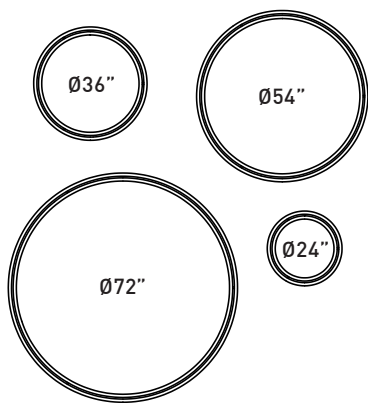

4 VERSATILE SIZES
An infinite number of possible layouts
From the smallest to the largest space