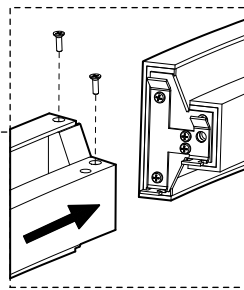

## SPECIFICATION

**SIMPLIFIED JOINER CONNECTION**  
 No visible fasteners underneath\*  
 Secure clamping design  
 Matte white finish

**CANOPY POSITION**

Centered with mounting point (standard)

Centered with luminaire / Straight cables