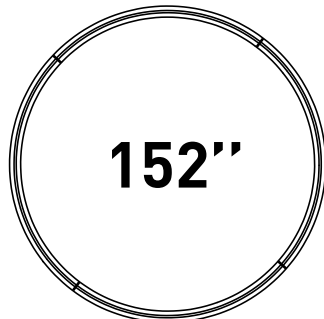

## SPECIFICATION

**SIMPLIFIED JOINER CONNECTION**  
 No visible fasteners underneath\*  
 Secure clamping design  
 Matte white finish

**CANOPY POSITION**

Centered with mounting point (standard)

Centered with luminaire / Straight cables

**TWO NEW SIZES**  
 An infinite number of possible layouts  
 From the smallest to the largest space

**STANDARD CANOPY / INTEGRATED DRIVER**  
 Mounting on a 4" standard j-box  
 Ø9.1" X 1.75" H

**LOW PROFILE CANOPY / RECESSED DRIVER**  
 Recessed drivers for discreet installation  
 Requires 6" clearance above ceiling  
 Mounts on Eureka box 3981D 6" x 6"  
**sold and installed separately**  
 Ø9.4" X 0.25" H

### CHARACTERISTICS

	4800-115	4800-152
LIGHT SOURCE	702x Nichia LED	936x Nichia LED
ESTIMATED DELIVERED LUMENS	~6446lm (4000K)	~8977lm (4000K)
SYSTEM WATTAGE	~121W	~159W
LED MODULE	UL Recognized - Designed for Eureka - Made in USA	
CRI	85 CRI (typical)	
STRUCTURE	Custom CNC rolled aluminium extrusions (0.125in thickness) / Discreet joint	
LIGHT DISTRIBUTION	50% Direct/ 50% Indirect	
VOLTAGE	120V or 277V	
DRIVER	Phase (DP) or 0-10V (DV) standard dimming	
WARRANTY	5 years	
WEIGHT (PACKED)	50 lbs approx.	75 lbs approx.

**Vendu & installé séparément**  
Ø9.4" X 0.25" H

**NOTE\***: En raison de son diamètre extra grand, des tolérances de pièces et de l'assemblage fait de multiples sections; l'écart entre les joints pourrait être visible entre les diverses sections. Quoique visible, ces écarts ne nuisent pas au look continu du Cycle.