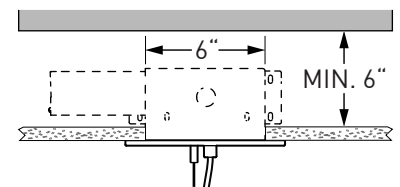

## SPECIFICATION

**SIMPLIFIED JOINER CONNECTION**  
 No visible fasteners underneath\*  
 Secure clamping design  
 Matte white finish

**CANOPY POSITION**

Centered with mounting point (standard)

Centered with luminaire / Straight cables

**TWO NEW SIZES**  
 An infinite number of possible layouts  
 From the smallest to the largest space

**STANDARD CANOPY / INTEGRATED DRIVER**  
 Mounting on a 4" standard j-box  
 Ø9.1" X 1.75" H

**LOW PROFILE CANOPY / RECESSED DRIVER**  
 Recessed drivers for discreet installation  
 Requires 6" clearance above ceiling  
 Mounts on Eureka box 3981D 6" x 6"  
**sold and installed separately**  
 Ø9.4" X 0.25" H