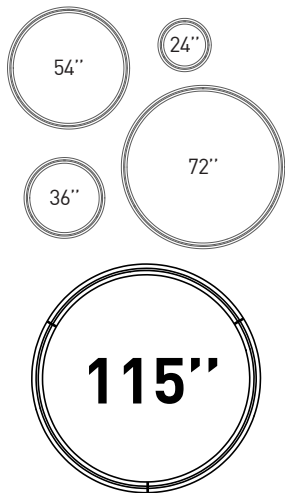

## SPECIFICATION

**SIMPLIFIED JOINER CONNECTION**  
 No visible fasteners underneath\*  
 Secure clamping design  
 Matte white finish

**CANOPY POSITION**

Centered with mounting point (standard)

Centered with luminaire / Straight cables

**TWO NEW SIZES**  
 An infinite number of possible layouts  
 From the smallest to the largest space

**STANDARD CANOPY / INTEGRATED DRIVER**  
 Mounting on a 4" standard j-box  
 Ø9.1" X 1.75" H

**LOW PROFILE CANOPY / RECESSED DRIVER**  
 Recessed drivers for discreet installation  
 Requires 6" clearance above ceiling  
 Mounts on Eureka box 3981D 6" x 6"  
**sold and installed separately**  
 Ø9.4" X 0.25" H

### CHARACTERISTICS

	4800-115	4800-152
LIGHT SOURCE	702x Nichia LED	936x Nichia LED
ESTIMATED DELIVERED LUMENS	~6446lm (4000K)	~8977lm (4000K)
SYSTEM WATTAGE	~121W	~159W
LED MODULE	UL Recognized - Designed for Eureka - Made in USA	
CRI	85 CRI (typical)	
STRUCTURE	Custom CNC rolled aluminium extrusions (0.125in thickness) / Discreet joint	
LIGHT DISTRIBUTION	50% Direct/ 50% Indirect	
VOLTAGE	120V or 277V	
DRIVER	Phase (DP) or 0-10V (DV) standard dimming	
WARRANTY	5 years	
WEIGHT (PACKED)	50 lbs approx.	75 lbs approx.

**Vendu & installé séparément**  
Ø9.4" X 0.25" H

**NOTE\***: En raison de son diamètre extra grand, des tolérances de pièces et de l'assemblage fait de multiples sections; l'écart entre les joints pourrait être visible entre les diverses sections. Quoique visible, ces écarts ne nuisent pas au look continu du Cycle.