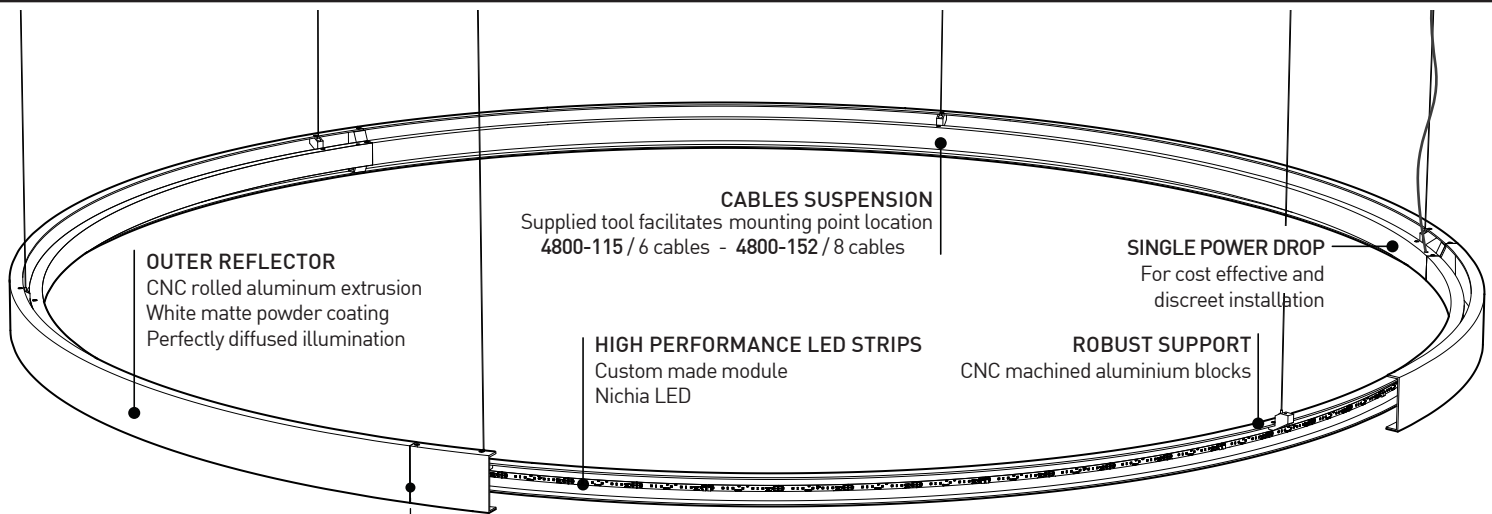

## FAMILY FAMILLE

3800 (WALL)

3800 (CEILING)

4800

4844-2 / 4844-3

## SPECIFICATION

**SIMPLIFIED JOINER CONNECTION**  
 No visible fasteners underneath\*  
 Secure clamping design  
 Matte white finish

**CANOPY POSITION**

Centered with mounting point (standard)

Centered with luminaire / Straight cables