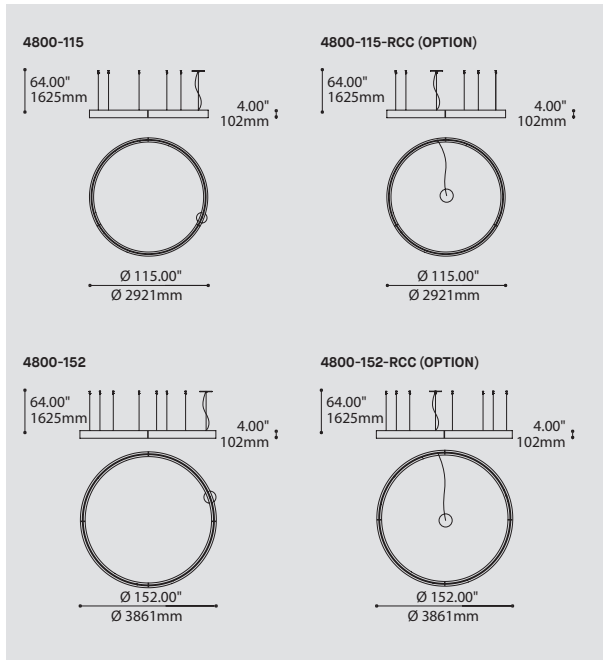

## MOUNTING OPTIONS OPTIONS DE MONTAGE

ORDERING SPECIFICATION	SPÉCIFICATION DE COMMANDE	CODE
<b>MODEL MODÈLE</b>		
4800-115	CYCLE XL 115"	
4800-152	CYCLE XL 152"	
<b>LIGHT SOURCE SOURCE LUMINEUSE</b>		
(WATTAGE, LAMP TYPE, OTHER INFO)		
4800-115		
LED	REGULAR OUTPUT	
4800-152		
LED	REGULAR OUTPUT	
<b>COLOR TEMPERATURE TEMPÉRATURE DE COULEUR</b>		
30	3000K	
35	3500K	
40	4000K	
<b>VOLTAGE VOLTAGE</b>		
120V	120 VOLT (120-227V)	
277V	277 VOLT (120V)	
<b>DIMMING OPTION OPTION DE GRADATION</b>		
DV	0-10V DIMMING	
DP	PHASE DIMMING	
LED DIMMING DRIVER IS STANDARD IN THIS PRODUCT. PLEASE SPECIFY YOUR DIMMING TYPE.		
<b>DRIVER POSITION POSITION DU PILOT</b>		
RDP	RECESSED DRIVER*	
*3981D ACCESSORY IS REQUIRED		
<b>CABLE CABLE</b>		<b>AC</b>
AC	AIRCRAFT MOUNTING & CLEAR CABLE, FIELD ADJUSTABLE	
<b>CABLE LENGTH LONGUEUR DE CABLE</b>		
60	60" AIRCRAFT CABLE (STD LENGTH)	
**	CUSTOM AIRCRAFT CABLE LENGTH (PLEASE SPECIFY)	
FOR OVERALL LENGTH PLEASE CONTACT YOUR EUREKA REPRESENTATIVE.		
<b>MOUNTING OPTION OPTION DE MONTAGE</b>		<b>RC</b>
RC	ROUND CANOPY / PAVILLON ROND FOR RECESSED DRIVER OPTION: 0.25" (2405B) FOR STANDARD: 1.75" CANOPY (2405H)	
<b>MOUNTING CABLE OPTION OPTION DE MONTAGE DE CABLE</b>		
IF NO OPTION IS SELECTED, AN OFF-CENTERED ROUND CANOPY WITH STRAIGHT AIRCRAFT CABLES WILL BE PROVIDED		
RCC	CENTERED ROUND CANOPY - STRAIGHT AIRCRAFT CABLES	
<b>CANOPY FINISH FINI PAVILLON</b>		<b>WHM</b>
WHM	MATTE WHITE	
<b>RING FINISH FINI ANNEAUX</b>		<b>WHM</b>
WHM	MATTE WHITE	
<b>ACCESSORY ACCESSOIRE</b>		
3981D	JUNCTION BOX FOR RECESSED DRIVER OPTION	

**Vendu & installé séparément**  
Ø9.4" X 0.25" H

**NOTE\***: En raison de son diamètre extra grand, des tolérances de pièces et de l'assemblage fait de multiples sections; l'écart entre les joints pourrait être visible entre les diverses sections. Quoique visible, ces écarts ne nuisent pas au look continu du Cycle.