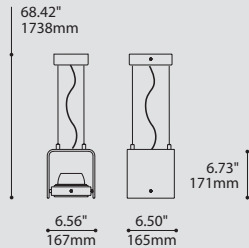

FLOAT 47640-1X1

PROJECT PROJET

SPEC TYPE

NOTES

OPTIONS

BLK

47640-1X1

ORDERING SPECIFICATION SPÉCIFICATION DE COMMANDE

CODE

MODEL MODÈLE

47640-1X1 FLOAT 1X1
47640-2X2 FLOAT 2X2
47640-3X1 FLOAT 3X1

LIGHT SOURCE SOURCE LUMINEUSE

(WATTAGE, LAMP TYPE, LAMP FORM, BASE TYPE, OTHER INFO)

MR16.50 50W, HAL, MR16, GU5.3 BASE
GZ10.50 50W, HAL, MR16, GZ10 BASE (120V ONLY)
PAR20.50 50W, INC, PAR20, MEDIUM BASE (120V ONLY)
PAR30.75 75W, INC, PAR30, MEDIUM BASE (120V ONLY)
LED.4 4W, LED

COLOR TEMPERATURE TEMPÉRATURE DE COULEUR

FOR LED ONLY

30 3000K
35 3500K
40 4000K

ANGLE BEAM ANGLE DE FAISCEAU

FOR LED ONLY

17 17°
48 48°

VOLTAGE VOLTAGE

120V 120 VOLT
277V 277 VOLT

DIMMING OPTION OPTION DE GRADATION

AVAILABLE WITH LED ONLY

DV 0-10V DIMMING (120-277V)
DP PHASE DIMMING (120V ONLY)

LED DIMMING DRIVER IS OPTIONAL FOR 46740-1X1 AND STANDARD FOR THE 47640-2X2 AND 47640-3X1. PLEASE SPECIFY YOUR DIMMING TYPE.

CABLE CABLE

AC AIRCRAFT MOUNTING & CLEAR CABLE, FIELD ADJUSTABLE

AC

CABLE LENGTH LONGUEUR DE CABLE

60 60" AIRCRAFT CABLE (STD LENGTH)
** CUSTOM AIRCRAFT CABLE LENGTH (PLEASE SPECIFY)
FOR OVERALL LENGTH PLEASE CONTACT YOUR EUREKA REPRESENTATIVE.

STRUCTURE FINISH FINI STRUCTURE

CHR CHROME

CHR

ACRYLIC FINISH FINI ACRYLIQUE

CLR CLEAR
BLK GLOSSY BLACK

PRODUCT CHARACTERISTICS CARACTÉRISTIQUES DU PRODUIT

DESIGN:

Clean and modern styling. The minimalist frame suspends up to four chrome spotlight rings. Suspended cable mount.

INSTALLATION:

Wide range of projector lamps light sources available.

LIGHT SOURCE:

STRUCTURE:

Acrylic frame with two axis, aiming die-cast and plated gimble rings.

CERTIFIED:

c-CSA-us

CONCEPTION:

Forme légère et contemporaine. Structure minimaliste pouvant suspendre jusqu'à quatre projecteurs chromés. Suspension sur câble.