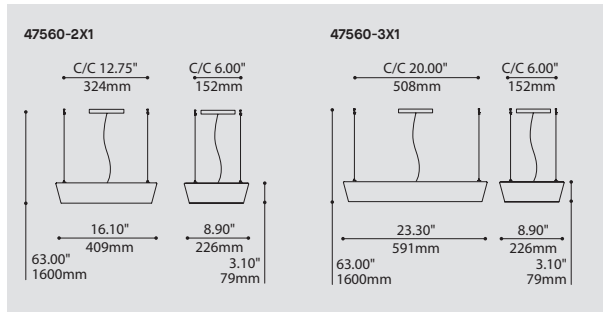

FLEET 47560

PROJECT PROJÉT
SPEC TYPE
NOTES

OPTIONS

ORDERING SPECIFICATION SPÉCIFICATION DE COMMANDE

MODEL MODÈLE	CODE
47560-2X1 FLEET 2X1	
47560-3X1 FLEET 3X1	
LIGHT SOURCE SOURCE LUMINEUSE	
(WATTAGE, LAMP TYPE, OTHER INFO)	
47560-2X1	
LED.38	38W, LED
47560-3X1	
LED.50	50W, LED
COLOR TEMPERATURE TEMPÉRATURE DE COULEUR	
30	3000K
35	3500K
40	4000K
BEAM ANGLE ANGLE DE FAISCEAU	
18	18°
44	44°
VOLTAGE VOLTAGE	
120V	120 VOLT
277V	277 VOLT
DIMMING OPTION OPTION DE GRADATION	
DV	0-10V DIMMING (120-277V)
DP	PHASE DIMMING (120V ONLY)
LED DIMMING DRIVER IS STANDARD IN THESE PRODUCTS. PLEASE SPECIFY YOUR DIMMING TYPE.	
CABLE CABLE	AC
AC	AIRCRAFT MOUNTING & CLEAR CABLE, FIELD ADJUSTABLE
CABLE LENGTH LONGUEUR DE CABLE	
60	60" AIRCRAFT CABLE (STD LENGTH)
**	CUSTOM AIRCRAFT CABLE LENGTH (PLEASE SPECIFY) FOR OVERALL LENGTH PLEASE CONTACT YOUR EUREKA REPRESENTATIVE.
STRUCTURE FINISH FINI STRUCTURE	
BLKE	BLACK FINE TEXTURE
WHE	WHITE FINE TEXTURE
INNER STRUCTURE FINISH FINI STRUCTURE INTÉRIEURE ^(A)	BLKE
BLKE	BLACK FINE TEXTURE
^(A) INCLUDES MOUNTING PLATE AND PROJECTOR STRUCTURE FINISH	
PROJECTOR FINISH FINI PROJECTEUR	
BLKE	BLACK FINE TEXTURE
WHE	WHITE FINE TEXTURE
CHR	CHROME

J-BOX 11.65"
296mm

J-BOX 8.05"
204mm

3.10"
79mm

8.90"
226mm

23.30"
591mm

J-BOX
4.45"
113mm

16.10"
409mm

SPÉCIFICATIONS

J-BOX 11.65"
296mm

J-BOX 8.05"
204mm

3.10"
79mm

8.90"
226mm

23.30"
591mm

J-BOX
4.45"
113mm

16.10"
409mm

SPECIFICATIONS