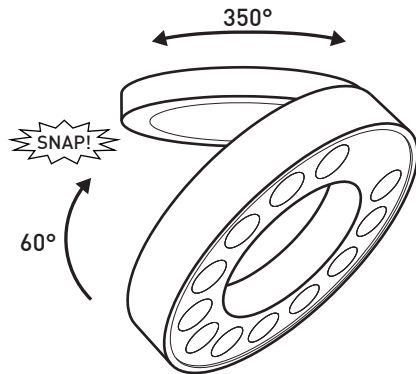

VERSATILE PROJECTORS

Each Fleet is equipped with 2 or 3 projectors available in 3000K, 3500K or 4000K and a choice of dimming solutions. Projectors can independently rotate 350°, can be angled up to 60° and can be snapped easily into flat position due to its clever hinge and magnet system.

3.10"
79mm

8.90"
226mm

23.30"
591mm

J-BOX
4.45"
113mm

16.10"
409mm

SPECIFICATIONS

LIGHT SOURCE
SYSTEM POWER
DELIVERED LUMENS
CRI
LIGHT DISTRIBUTION
OPTICS
STRUCTURE
HEATSINK
VOLTAGE
DRIVER
DIMMING
WARRANTY

4X560-2X1-38W

2x DIAL projector (12x1.5W)
38W
2768 lm (4000K)
83 CRI (typical)
Directional projector with 60° pivot and 350° rotation
18° & 44° 18° & 44° FWHM beam angle
Precision folded seam welded and polished sheet metal housing
Black diecast aluminum
120V (DP) and 120-277V (DV)
CC 1050mA, UL Recognized
Phase dimming (DP) and 0-10V dimming (DV). For DP dimming, use trailing edge type dimmer.
5 years

4X560-3X1-50W

3x DIAL projector (12x1.5W)
50W
3717 lm (4000K)
CC 1400mA, UL Recognized