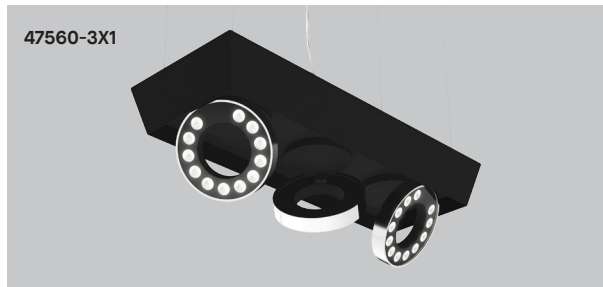

FLEET 47560

PROJECT PROJÉT
SPEC TYPE
NOTES

OPTIONS

ORDERING SPECIFICATION SPÉCIFICATION DE COMMANDE

MODEL MODÈLE	CODE
47560-2X1 FLEET 2X1	
47560-3X1 FLEET 3X1	
LIGHT SOURCE SOURCE LUMINEUSE	
(WATTAGE, LAMP TYPE, OTHER INFO)	
47560-2X1	
LED.38	38W, LED
47560-3X1	
LED.50	50W, LED
COLOR TEMPERATURE TEMPÉRATURE DE COULEUR	
30	3000K
35	3500K
40	4000K
BEAM ANGLE ANGLE DE FAISCEAU	
18	18°
44	44°
VOLTAGE VOLTAGE	
120V	120 VOLT
277V	277 VOLT
DIMMING OPTION OPTION DE GRADATION	
DV	0-10V DIMMING (120-277V)
DP	PHASE DIMMING (120V ONLY)
LED DIMMING DRIVER IS STANDARD IN THESE PRODUCTS. PLEASE SPECIFY YOUR DIMMING TYPE.	
CABLE CABLE	AC
AC	AIRCRAFT MOUNTING & CLEAR CABLE, FIELD ADJUSTABLE
CABLE LENGTH LONGUEUR DE CABLE	
60	60" AIRCRAFT CABLE (STD LENGTH)
**	CUSTOM AIRCRAFT CABLE LENGTH (PLEASE SPECIFY) FOR OVERALL LENGTH PLEASE CONTACT YOUR EUREKA REPRESENTATIVE.
STRUCTURE FINISH FINI STRUCTURE	
BLKE	BLACK FINE TEXTURE
WHE	WHITE FINE TEXTURE
INNER STRUCTURE FINISH FINI STRUCTURE INTÉRIEURE ^(A)	BLKE
BLKE	BLACK FINE TEXTURE
^(A) INCLUDES MOUNTING PLATE AND PROJECTOR STRUCTURE FINISH	
PROJECTOR FINISH FINI PROJECTEUR	
BLKE	BLACK FINE TEXTURE
WHE	WHITE FINE TEXTURE
CHR	CHROME

PRODUCT CHARACTERISTICS CARACTÉRISTIQUES DU PRODUIT

- DESIGN:** Fleet broadens the possibilities of our powerful Dial projector with a modern and distinctive package. This luminaire is available in two formats: small (2 projectors) or large (3 projectors).
- LIGHT SOURCE:** Two or three LED luminaires for a combined 38W or 50W of high output illumination. Standard 0-10V or phase dimming.
- STRUCTURE:** Precision folded seam welded and polished sheet metal housing, coated with black or white architectural grade fine texture finishes.
- OPTIC:** Multiple TIR optics, Fleet is available with narrow (18° FWHM) or wide (44° FWHM) beam angle. Tempered glass masked with black silkscreen printing isolates the optics to improve performance.
- CERTIFIED:** c-CSA-us