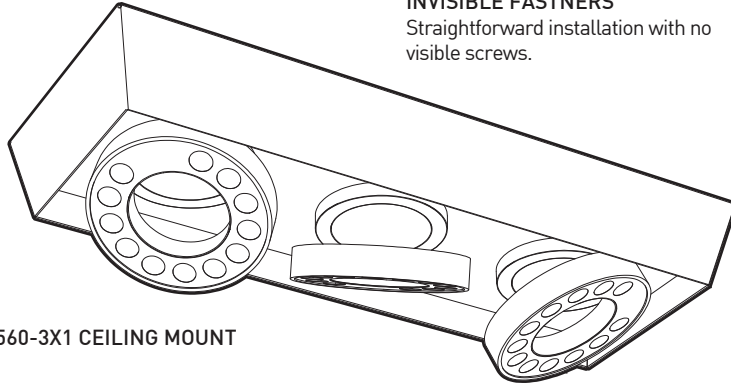

46560
47560

INVISIBLE FASTENERS

Straightforward installation with no visible screws.

46560-3X1 CEILING MOUNT

SO MANY OPTIONS

Fleet broadens the possibilities of our powerful Dial projector with a modern and distinctive package. Available in two formats: small (2 projectors) or large (3 projectors) it features all of the standard product configurations of Dial: