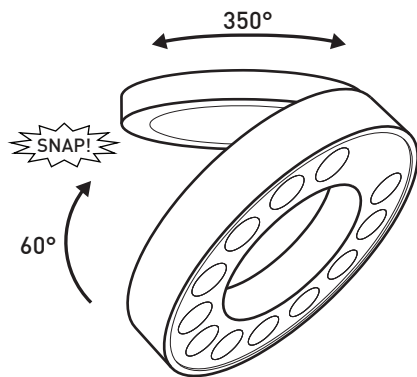

PROJECTEURS VERSATILES

Chaque Fleet est équipé de deux ou trois projecteurs offerts en 3000K, 3500K ou 4000K et avec choix de gradation standard. Chaque projecteur tourne sur 350°, pivote de 60° et peut être facilement mis à plat grâce à un système combiné de peinture à friction et d'aimants.

SPÉCIFICATIONS

SOURCE LUMINEUSE
PUISSANCE SYSTÈME
LUMENS RÉELS
IRC
DISTRIBUTION LUMINEUSE
OPTIQUES
STRUCTURE
RADIATEUR
VOLTAGE
UNITÉ D'ALIMENTATION
GRADATION
GARANTIE

4X560-2X1-38W

2x projecteur DIAL (12x1.5W)
38W
2768 lm (4000K)
83 IRC (typique)
Projecteur directionnel avec pivot (60°) et rotation (350°)
Angle de faisceau de 18° & 44° FWHM
Boîtier d'acier plié, soudé et poli avec précision
Aluminium noir moulé
120V (DP) et 120-277V (DV)
CC 1050mA, Reconnu UL
Gradation "phase" (DP) et gradation "0-10V" (DV). Pour gradation DP, utiliser un gradateur de type "trailing edge"
5 ans

4X560-3X1-50W

3x projecteur DIAL (12x1.5W)
50W
3717 lm (4000K)
CC 1400mA, Reconnu UL

225 de Liège Ouest, Suite #200
Montréal (QC), Canada H2P 1H4
Tel : 514.385.3515 Fax : 514.385.4169
www.eurekalighting.com

46560
47560