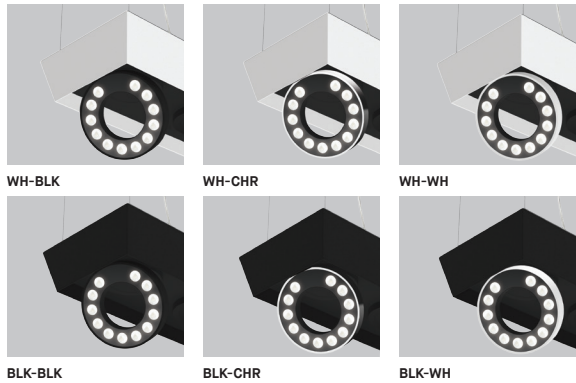

FLEET 47560

PROJECT PROJÉT
SPEC TYPE
NOTES

OPTIONS

ORDERING SPECIFICATION SPÉCIFICATION DE COMMANDE

MODEL MODÈLE	CODE
47560-2X1 FLEET 2X1	
47560-3X1 FLEET 3X1	
LIGHT SOURCE SOURCE LUMINEUSE	
(WATTAGE, LAMP TYPE, OTHER INFO)	
47560-2X1	
LED.38	38W, LED
47560-3X1	
LED.50	50W, LED
COLOR TEMPERATURE TEMPÉRATURE DE COULEUR	
30	3000K
35	3500K
40	4000K
BEAM ANGLE ANGLE DE FAISCEAU	
18	18°
44	44°
VOLTAGE VOLTAGE	
120V	120 VOLT
277V	277 VOLT
DIMMING OPTION OPTION DE GRADATION	
DV	0-10V DIMMING (120-277V)
DP	PHASE DIMMING (120V ONLY)
LED DIMMING DRIVER IS STANDARD IN THESE PRODUCTS. PLEASE SPECIFY YOUR DIMMING TYPE.	
CABLE CABLE	AC
AC	AIRCRAFT MOUNTING & CLEAR CABLE, FIELD ADJUSTABLE
CABLE LENGTH LONGUEUR DE CABLE	
60	60" AIRCRAFT CABLE (STD LENGTH)
**	CUSTOM AIRCRAFT CABLE LENGTH (PLEASE SPECIFY) FOR OVERALL LENGTH PLEASE CONTACT YOUR EUREKA REPRESENTATIVE.
STRUCTURE FINISH FINI STRUCTURE	
BLKE	BLACK FINE TEXTURE
WHE	WHITE FINE TEXTURE
INNER STRUCTURE FINISH FINI STRUCTURE INTÉRIEURE ^(A)	BLKE
BLKE	BLACK FINE TEXTURE
^(A) INCLUDES MOUNTING PLATE AND PROJECTOR STRUCTURE FINISH	
PROJECTOR FINISH FINI PROJECTEUR	
BLKE	BLACK FINE TEXTURE
WHE	WHITE FINE TEXTURE
CHR	CHROME

PRODUCT CHARACTERISTICS CARACTÉRISTIQUES DU PRODUIT

- DESIGN:** Fleet broadens the possibilities of our powerful Dial projector with a modern and distinctive package. This luminaire is available in two formats: small (2 projectors) or large (3 projectors).
- LIGHT SOURCE:** Two or three LED luminaires for a combined 38W or 50W of high output illumination. Standard 0-10V or phase dimming.
- STRUCTURE:** Precision folded seam welded and polished sheet metal housing, coated with black or white architectural grade fine texture finishes.
- OPTIC:** Multiple TIR optics, Fleet is available with narrow (18° FWHM) or wide (44° FWHM) beam angle. Tempered glass masked with black silkscreen printing isolates the optics to improve performance.
- CERTIFIED:** c-CSA-us