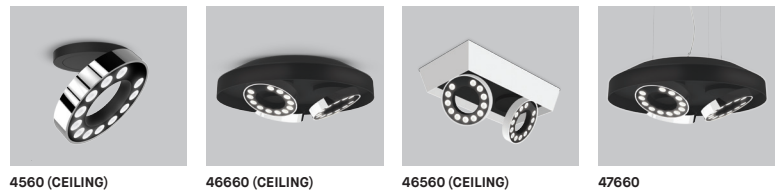

FAMILY FAMILLE