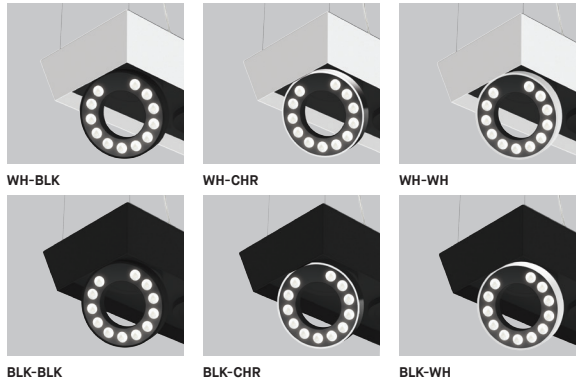

NETWORK 46660

PROJECT PROJET
SPEC TYPE
NOTES

OPTIONS

ORDERING SPECIFICATION / SPÉCIFICATION DE COMMANDE		CODE
MODEL / MODÈLE	46660 NETWORK	46660
LIGHT SOURCE / SOURCE LUMINEUSE	LED.50 (WATTAGE, LAMP TYPE, OTHER INFO) 50W, LED	LED.50
COLOR TEMPERATURE / TEMPÉRATURE DE COULEUR	30 3000K 35 3500K 40 4000K	
BEAM ANGLE / ANGLE DE FAISCEAU	18 18° 44 44°	
VOLTAGE / VOLTAGE	120V 120 VOLT 277V 277 VOLT	
DIMMING OPTION / OPTION DE GRADATION	DV 0-10V DIMMING (120-277V) DP PHASE DIMMING (120V ONLY) <small>LED DIMMING DRIVER IS STANDARD IN THESE PRODUCTS. PLEASE SPECIFY YOUR DIMMING TYPE.</small>	
STRUCTURE FINISH / FINI STRUCTURE	BLKE BLACK FINE TEXTURE WHE WHITE FINE TEXTURE	
INNER STRUCTURE FINISH / FINI STRUCTURE INTÉRIEURE ^(A)	BLKE BLACK FINE TEXTURE <small>^(A) INCLUDES MOUNTING PLATE AND PROJECTOR STRUCTURE FINISH</small>	BLKE
PROJECTOR FINISH / FINI PROJECTEUR	BLKE BLACK FINE TEXTURE WHE WHITE FINE TEXTURE CHR CHROME	

PRODUCT CHARACTERISTICS / CARACTÉRISTIQUES DU PRODUIT

DESIGN: The Network ceiling luminaire expand the possibilities of our powerful Dial projector with a modern and distinctive package.

INSTALLATION: Straightforward installation with no visible screws. The three independent projectors can effortlessly be oriented without tools due to their precisely engineered two-axis hinge.

LIGHT SOURCE: 3 LED luminaires for a combined 50W illumination. Standard 0-10V or phase dimming.

OPTIC: Multiple TIR, Network is available with narrow (18° FWHM) or wide (44° FWHM) beam angle. Tempered glass masked with black silkscreen printing isolates the optics to improve performance.

INSTALLATION: Installation simple sans vis apparente. Les trois projecteurs indépendants peuvent être orientés sans outil et sans effort, grâce à leur pouture à deux axes développée avec précision.

SOURCE LUMINEUSE: 3 luminaires DEL pour un total de 50W d'illumination. Gradation standard de type 0-10V ou phase.