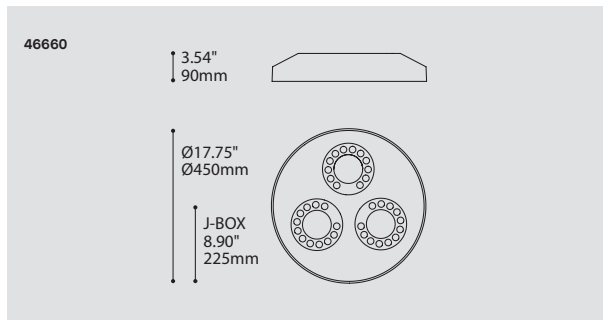

NETWORK 46660

PROJECT PROJET
SPEC TYPE
NOTES

OPTIONS

ORDERING SPECIFICATION / SPÉCIFICATION DE COMMANDE		CODE
MODEL / MODÈLE	46660 NETWORK	46660
LIGHT SOURCE / SOURCE LUMINEUSE	LED.50 (WATTAGE, LAMP TYPE, OTHER INFO) 50W, LED	LED.50
COLOR TEMPERATURE / TEMPÉRATURE DE COULEUR	30 3000K 35 3500K 40 4000K	
BEAM ANGLE / ANGLE DE FAISCEAU	18 18° 44 44°	
VOLTAGE / VOLTAGE	120V 120 VOLT 277V 277 VOLT	
DIMMING OPTION / OPTION DE GRADATION	DV 0-10V DIMMING (120-277V) DP PHASE DIMMING (120V ONLY) LED DIMMING DRIVER IS STANDARD IN THESE PRODUCTS. PLEASE SPECIFY YOUR DIMMING TYPE.	
STRUCTURE FINISH / FINI STRUCTURE	BLKE BLACK FINE TEXTURE WHE WHITE FINE TEXTURE	
INNER STRUCTURE FINISH / FINI STRUCTURE INTÉRIEURE^(A)	BLKE BLACK FINE TEXTURE ^(A) INCLUDES MOUNTING PLATE AND PROJECTOR STRUCTURE FINISH	BLKE
PROJECTOR FINISH / FINI PROJECTEUR	BLKE BLACK FINE TEXTURE WHE WHITE FINE TEXTURE CHR CHROME	

PRODUCT CHARACTERISTICS / CARACTÉRISTIQUES DU PRODUIT