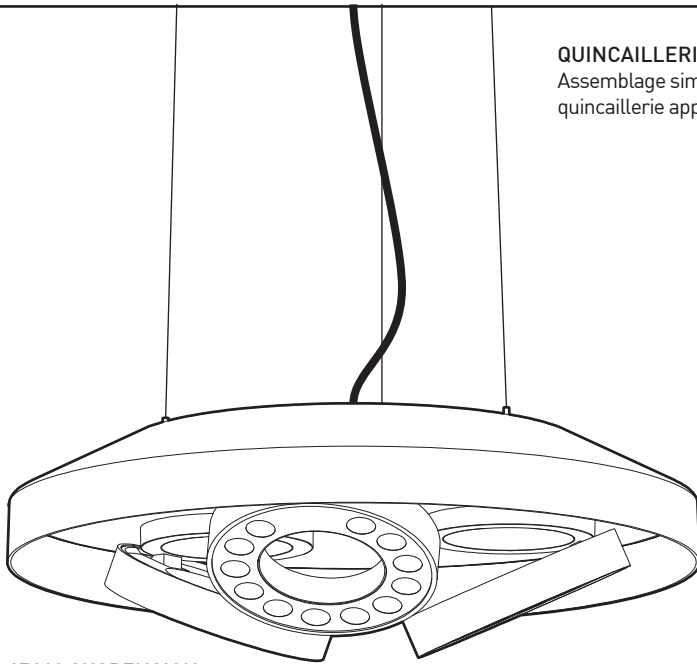

3.54"
90mm

Ø17.75"
Ø450mm
J-BOX
8.90"
225mm

SPECIFICATIONS

	4X660-50W
LIGHT SOURCE	3x DIAL projector (12x1.5W)
SYSTEM POWER	50W
DELIVERED LUMENS	3717 lm (4000K)
CRI	83 CRI (typical)
LIGHT DISTRIBUTION	Directional projector with 60° pivot and 350° rotation
OPTICS	18° & 44° FWHM beam angle
STRUCTURE	Custom designed spun aluminium shade
HEATSINK	Black diecast aluminum
VOLTAGE	120V (DP) and 120-277V (DV)
DRIVER	CC 1400mA, UL Recognized
DIMMING	Phase dimming (DP) and 0-10V dimming (DV). For DP dimming, use trailing edge type dimmer.
WARRANTY	5 years