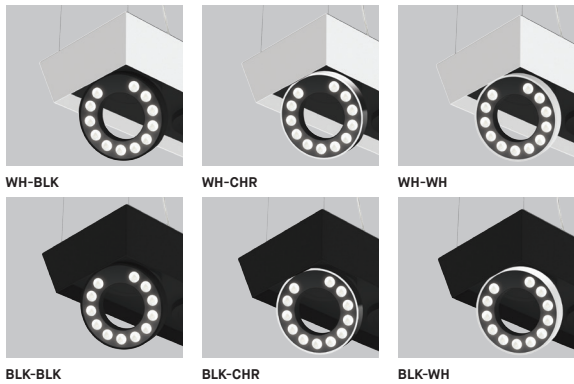

FLEET 46560

PROJECT PROJÉT
SPEC TYPE
NOTES

OPTIONS

ORDERING SPECIFICATION SPÉCIFICATION DE COMMANDE

MODEL MODÈLE	CODE
46560-2X1 FLEET 2X1	
46560-3X1 FLEET 3X1	
LIGHT SOURCE SOURCE LUMINEUSE	
(WATTAGE, LAMP TYPE, OTHER INFO)	
46560-2X1	
LED.38	38W, LED
46560-3X1	
LED.50	50W, LED
COLOR TEMPERATURE TEMPÉRATURE DE COULEUR	
30	3000K
35	3500K
40	4000K
BEAM ANGLE ANGLE DE FAISCEAU	
18	18°
44	44°
VOLTAGE VOLTAGE	
120V	120 VOLT
277V	277 VOLT
DIMMING OPTION OPTION DE GRADATION	
DV	0-10V DIMMING (120-277V)
DP	PHASE DIMMING (120V ONLY)
LED DIMMING DRIVER IS STANDARD IN THESE PRODUCTS. PLEASE SPECIFY YOUR DIMMING TYPE.	
STRUCTURE FINISH FINI STRUCTURE	
BLKE	BLACK FINE TEXTURE
WHE	WHITE FINE TEXTURE
INNER STRUCTURE FINISH FINI STRUCTURE INTÉRIEURE^(A)	BLKE
BLKE	BLACK FINE TEXTURE
^(A) INCLUDES MOUNTING PLATE AND PROJECTOR STRUCTURE FINISH	
PROJECTOR FINISH FINI PROJECTEUR	
BLKE	BLACK FINE TEXTURE
WHE	WHITE FINE TEXTURE
CHR	CHROME

PRODUCT CHARACTERISTICS CARACTÉRISTIQUES DU PRODUIT