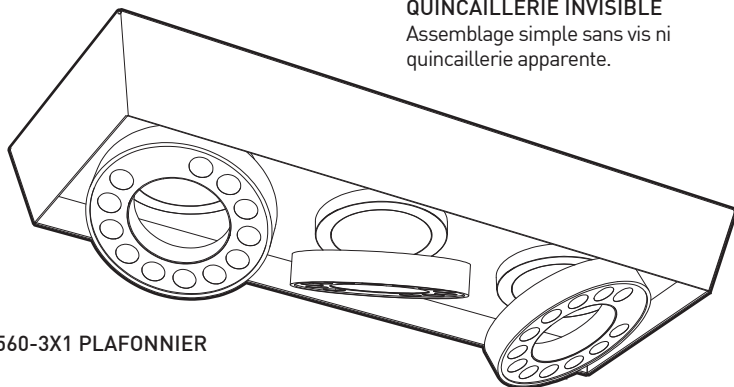

QUINCAILLERIE INVISIBLE
Assemblage simple sans vis ni quincaillerie apparente.

46560-3X1 PLAFONNIER

BEAUCOUP DE CHOIX

Fleet élargit les possibilités de notre puissant projecteur Dial avec une enveloppe moderne et distinctive. Offert en deux formats : petit (2 projecteurs) ou grand (3 projecteurs), il inclut toutes les configurations du Dial:
- Température: 3000K, 3500K ou 4000K
- Angles de faisceau: 18° ou 44° LMH
- Gradation: Phase (DP) ou 0-10V (DV)
- Finition anneau: noir, blanc ou chrome

TOUT EST DANS LES DÉTAILS

Boîtier d'acier plié, soudé et poli avec précision recouvert de peinture noire ou blanche finement texturée de grade architectural.