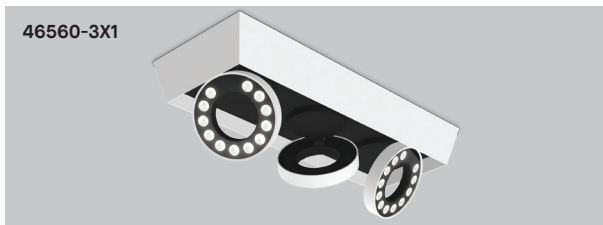

FLEET 46560

PROJECT PROJÉT
SPEC TYPE
NOTES