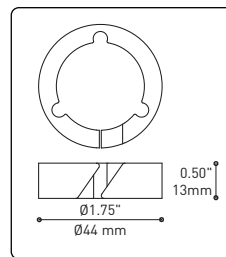

CENTER PIECE
Matte black recessed center hole

Wide variety of configurations

ACCESSORIES

Allows more creativity

HOOK 4901
Adjust the fixture to the desired height
Allows you to make big statements

LOOP 4902
Can straighten, lock height or group up to 19 power cables
Can be installed after fixture installation