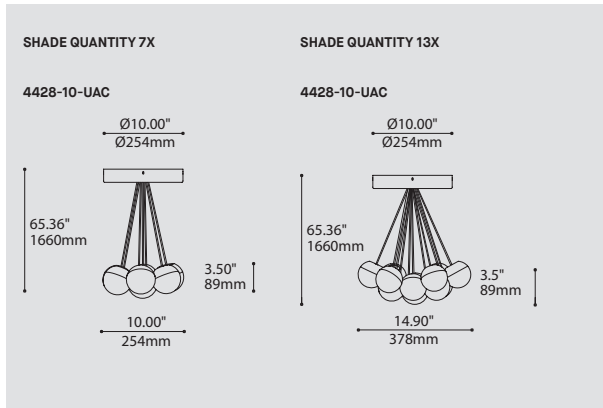

BOUQUET 4428-10-UAC

PROJECT PROJET
SPEC TYPE
NOTES

ORDERING SPECIFICATION	SPÉCIFICATION DE COMMANDE	CODE
MODEL MODÈLE		4428-10-UAC
4428-10-UAC	BOUQUET MEHA	
SHADE QUANTITY QUANTITÉ D'ABAT-JOUR		
7 OR 13 SHADES		
7	7 X SHADES	
13	13 X SHADES	
LIGHT SOURCE SOURCE LUMINEUSE		
(WATTAGE, LAMP TYPE, LAMP FORM, BASE TYPE, OTHER INFO)		
LED.1	1W, LED	
LED.4	4W, LED	
COLOR TEMPERATURE TEMPÉRATURE DE COULEUR		
FOR LED ONLY		
30	3000K	
35	3500K	
40	4000K	
VOLTAGE VOLTAGE		
120V	120 VOLT	
277V	277 VOLT	
DIMMING OPTION OPTION DE GRADATION		
FOR LED ONLY		
DV	0-10V DIMMING (120-277V)	
DP	PHASE DIMMING (120V ONLY)	
LED DIMMING DRIVER IS STANDARD IN THIS PRODUCT, PLEASE SPECIFY YOUR DIMMING TYPE.		
CABLE CABLE		C
C	CLEAR CABLE, FIELD ADJUSTABLE	
CABLE LENGTH LONGUEUR DE CABLE		
60	60" CABLE (STD LENGTH)	
**	CUSTOM CABLE LENGTH (PLEASE SPECIFY)	
FOR OVERALL LENGTH PLEASE CONTACT YOUR EUREKA REPRESENTATIVE.		
STRUCTURE FINISH FINI STRUCTURE		WHE
WHE*	WHITE FINE TEXTURE	
*CENTRAL PIECE IS ALWAYS BLACK		
DIFFUSER FINISH FINI DIFFUSEUR		
CLR	CLEAR	
FRO	FROSTED	
HEATSINK FINISH FINI RADIATEUR		SAA
SAA	SATIN ALUMINUM ANODIZED	
ACCESSORY ACCESSOIRE		
4901	HOOK	
4902	LOOP	