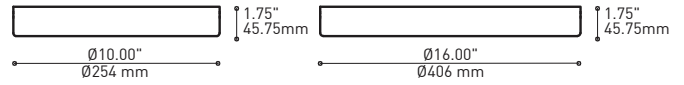

Grande variété de configurations