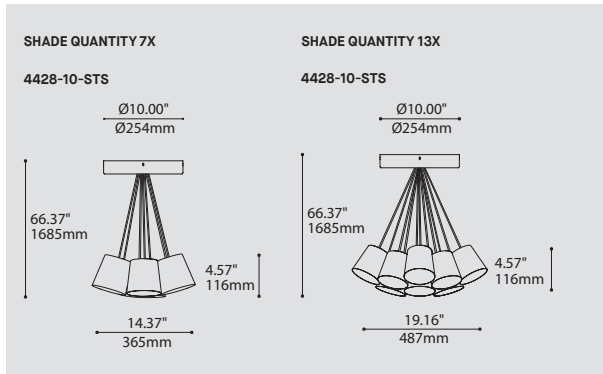

4901 DETAIL

4902 DETAIL

ORDERING SPECIFICATION SPÉCIFICATION DE COMMANDE

MODEL MODÈLE **4428-10-ST5** CODE **4428-10-ST5**

4428-10-ST5 BOUQUET STUBBY STACK

SHADE QUANTITY QUANTITÉ D'ABAT-JOUR

7 OR 13 SHADE
7 7 X SHADES
13 13 X SHADES

LIGHT SOURCE SOURCE LUMINEUSE

(WATTAGE, LAMP TYPE, LAMP FORM, BASE TYPE, OTHER INFO)

PAR20.50 50W, INC, PAR20, MEDIUM BASE (120V ONLY)

LED.1 1W, LED

LED.4 4W, LED

COLOR TEMPERATURE TEMPÉRATURE DE COULEUR

FOR LED ONLY
30 3000K
35 3500K
40 4000K

VOLTAGE VOLTAGE

120V 120 VOLT

277V 277 VOLT

DIMMING OPTION OPTION DE GRADATION

FOR LED ONLY

DV 0-10V DIMMING (120-277V)

DP PHASE DIMMING (120V ONLY)

LED DIMMING DRIVER IS STANDARD IN THIS PRODUCT, PLEASE SPECIFY YOUR DIMMING TYPE.

CABLE CABLE

C CLEAR CABLE, FIELD ADJUSTABLE **C**

CABLE LENGTH LONGUEUR DE CABLE

60 60" CABLE (STD LENGTH)

** CUSTOM CABLE LENGTH (PLEASE SPECIFY)

FOR OVERALL LENGTH PLEASE CONTACT YOUR EUREKA REPRESENTATIVE.

STRUCTURE FINISH FINI STRUCTURE3 **WHE**

WHE* WHITE FINE TEXTURE

*CENTRAL PIECE IS ALWAYS BLACK

DIFFUSER FINISH FINI DIFFUSEUR

BLK BLACK

CHR CHROME

WH WHITE

BAFFLE FINISH FINI DÉFLECTEUR

BLK BLACK

WH WHITE

ACCESSORY ACCESSOIRE

4901 HOOK

4902 LOOP

PRODUCT CHARACTERISTICS CARACTÉRISTIQUES DU PRODUIT

BIM **DIM** **IES** **LED**

DESIGN: Offered in a wide variety of configurations, Bouquet is a cluster of 7 or 13 fixtures all emerging from the matte black recessed center hole of a white canopy. Bouquet can be paired with the adjustable cable holder accessory, Loop (4902), which can be easily installed and removed.

INSTALLATION: Bouquet mounts on standard junction boxes and is supplied with support hooks for easy installation.

LIGHT SOURCE: Available with incandescent, halogen or LED light sources depending on the fixtures. Dimming available.

STRUCTURE: Spun steel chrome plated canopy matte black center hole to hide mounting hardware.

CERTIFIED: c-CSA-us

CONCEPTION: Offert dans une grande variété de configurations, Bouquet est un groupe de 7 ou 13 luminaires émergeant du trou encastré au centre d'un pavillon blanc. Bouquet peut être jumelé avec l'accessoire serre-câble ajustable Loop (4902), qui peut être facilement installé ou retiré de l'assemblage.

INSTALLATION: Des crochets de support sont fournis pour faciliter l'installation sur une boîte de jonction standard.

SOURCE LUMINEUSE: Utilisation avec sources lumineuses DEL ou incandescentes avec des options de gradation.

STRUCTURE: Pavillon en acier repoussé et chromé avec section centrale noire matte pour camoufler les supports.

CERTIFIÉ: c-CSA-us

SPECIFICATION