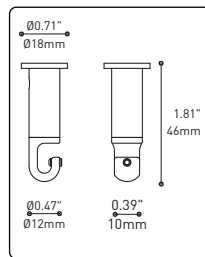

HOOK 4901
Adjust the fixture to the desired height
Allows you to make big statements

LOOP 4902
Can straighten, lock height or group up to 19 power cables
Can be installed after fixture installation

FIXTURE	CODE	Ø		LIGHT SOURCE		MAX. WATTAGE					
		10	16	LED	INC	LED			INC		
		Nb. FIXTURE				7	13	19	7	13	19
ALVER	MCC	7ou13	19	X	X	28W	52W	76W	420W	780W	1140W
ROLO PENDANT	MAD	7ou13	19	X		28W	52W	76W			
SPROKET	CFD	7ou13	19	X		28W	52W	76W			
MEHA	UAC	7ou13	19	X		28W	52W	76W			
FACET	UFC	7ou13	19	X		28W	52W	76W			
SLIM STACK	SLS	7ou13	19	X	X	28W	52W	76W	350W	650W	950W
STUBBY STACK	STS	7ou13	19	X	X	28W	52W	76W	350W	650W	950W
MIKA	RAP	7	13ou19	X		63W	117W	171W			
MIKA	RAQ	7	13ou19	X		91W	169W	247W			