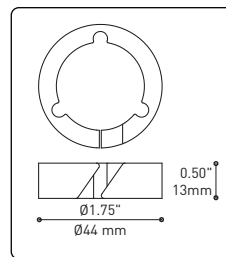

HOOK 4901
Adjust the fixture to the desired height
Allows you to make big statements

LOOP 4902
Can straighten, lock height or group up to 19 power cables
Can be installed after fixture installation

FIXTURE	CODE	Ø		LIGHT SOURCE		MAX. WATTAGE					
		10	16	LED	INC	LED			INC		
		Nb. FIXTURE				7	13	19	7	13	19
ALVER	MCC	7ou13	19	X	X	28W	52W	76W	420W	780W	1140W
ROLO PENDANT	MAD	7ou13	19	X		28W	52W	76W			
SPROKET	CFD	7ou13	19	X		28W	52W	76W			
MEHA	UAC	7ou13	19	X		28W	52W	76W			
FACET	UFC	7ou13	19	X		28W	52W	76W			
SLIM STACK	SLS	7ou13	19	X	X	28W	52W	76W	350W	650W	950W
STUBBY STACK	STS	7ou13	19	X	X	28W	52W	76W	350W	650W	950W
MIKA	RAP	7	13ou19	X		63W	117W	171W			
MIKA	RAQ	7	13ou19	X		91W	169W	247W			