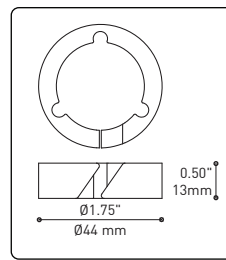

HOOK 4901
Adjust the fixture to the desired height
Allows you to make big statements

LOOP 4902
Can straighten, lock height or group up to 19 power cables
Can be installed after fixture installation

FIXTURE	CODE	Ø		LIGHT SOURCE		MAX. WATTAGE					
		10	16	LED	INC	LED			INC		
		Nb. FIXTURE				7	13	19	7	13	19
ALVER	MCC	7ou13	19	X	X	28W	52W	76W	420W	780W	1140W
ROLO PENDANT	MAD	7ou13	19	X		28W	52W	76W			
SPROKET	CFD	7ou13	19	X		28W	52W	76W			
MEHA	UAC	7ou13	19	X		28W	52W	76W			
FACET	UFC	7ou13	19	X		28W	52W	76W			
SLIM STACK	SLS	7ou13	19	X	X	28W	52W	76W	350W	650W	950W
STUBBY STACK	STS	7ou13	19	X	X	28W	52W	76W	350W	650W	950W
MIKA	RAP	7	13ou19	X		63W	117W	171W			
MIKA	RAQ	7	13ou19	X		91W	169W	247W			