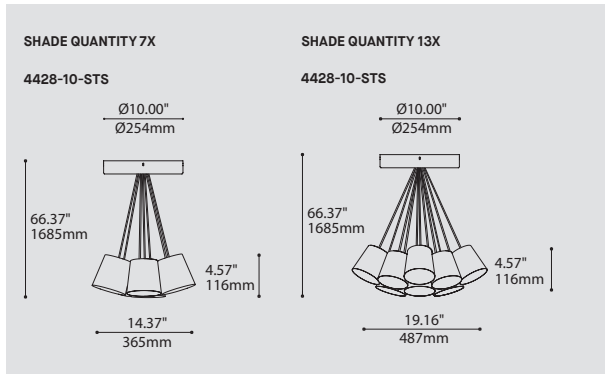

4901 DETAIL

4902 DETAIL

ORDERING SPECIFICATION SPÉCIFICATION DE COMMANDE

MODEL MODÈLE **4428-10-ST5** CODE

4428-10-ST5 BOUQUET STUBBY STACK

SHADE QUANTITY QUANTITÉ D'ABAT-JOUR

7 OR 13 SHADE

7 7 X SHADES
13 13 X SHADES

LIGHT SOURCE SOURCE LUMINEUSE

(WATTAGE, LAMP TYPE, LAMP FORM, BASE TYPE, OTHER INFO)

PAR20.50 50W, INC, PAR20, MEDIUM BASE (120V ONLY)

LED.1 1W, LED

LED.4 4W, LED

COLOR TEMPERATURE TEMPÉRATURE DE COULEUR

FOR LED ONLY

30 3000K
35 3500K
40 4000K

VOLTAGE VOLTAGE

120V 120 VOLT
277V 277 VOLT

DIMMING OPTION OPTION DE GRADATION

FOR LED ONLY

DV 0-10V DIMMING (120-277V)
DP PHASE DIMMING (120V ONLY)

LED DIMMING DRIVER IS STANDARD IN THIS PRODUCT, PLEASE SPECIFY YOUR DIMMING TYPE.

CABLE CABLE

C CLEAR CABLE, FIELD ADJUSTABLE

CABLE LENGTH LONGUEUR DE CABLE

60 60" CABLE (STD LENGTH)
** CUSTOM CABLE LENGTH (PLEASE SPECIFY)
FOR OVERALL LENGTH PLEASE CONTACT YOUR EUREKA REPRESENTATIVE.

STRUCTURE FINISH FINI STRUCTURE3

WHE* WHITE FINE TEXTURE
*CENTRAL PIECE IS ALWAYS BLACK

DIFFUSER FINISH FINI DIFFUSEUR

BLK BLACK
CHR CHROME
WH WHITE

BAFFLE FINISH FINI DÉFLECTEUR

BLK BLACK
WH WHITE

ACCESSORY ACCESSOIRE

4901 HOOK
4902 LOOP

PRODUCT CHARACTERISTICS CARACTÉRISTIQUES DU PRODUIT

BIM **DIM** **IES** **LED**

DESIGN: Offered in a wide variety of configurations, Bouquet is a cluster of 7 or 13 fixtures all emerging from the matte black recessed center hole of a white canopy. Bouquet can be paired with the adjustable cable holder accessory, Loop (4902), which can be easily installed and removed.

INSTALLATION: Bouquet mounts on standard junction boxes and is supplied with support hooks for easy installation.

LIGHT SOURCE: Available with incandescent, halogen or LED light sources depending on the fixtures. Dimming available.

STRUCTURE: Spun steel chrome plated canopy matte black center hole to hide mounting hardware.

CERTIFIED: c-CSA-us

CONCEPTION: Offert dans une grande variété de configurations, Bouquet est un groupe de 7 ou 13 luminaires émergeant du trou encastré au centre d'un pavillon blanc. Bouquet peut être jumelé avec l'accessoire serre-câble ajustable Loop (4902), qui peut être facilement installé ou retiré de l'assemblage.

INSTALLATION: Des crochets de support sont fournis pour faciliter l'installation sur une boîte de jonction standard.

SOURCE LUMINEUSE: Utilisation avec sources lumineuses DEL ou incandescentes avec des options de gradation.

STRUCTURE: Pavillon en acier repoussé et chromé avec section centrale noire matte pour camoufler les supports.

CERTIFIÉ: c-CSA-us

SPECIFICATION