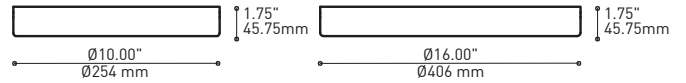

Grande variété de configurations