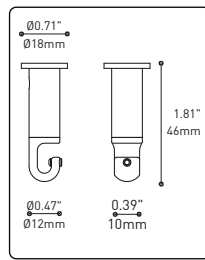

HOOK 4901
Adjust the fixture to the desired height
Allows you to make big statements

LOOP 4902
Can straighten, lock height or group up to 19 power cables
Can be installed after fixture installation

FIXTURE	CODE	Ø		LIGHT SOURCE		MAX. WATTAGE					
		10	16	LED	INC	LED			INC		
		Nb. FIXTURE				7	13	19	7	13	19
ALVER	MCC	7ou13	19	X	X	28W	52W	76W	420W	780W	1140W
ROLO PENDANT	MAD	7ou13	19	X		28W	52W	76W			
SPROKET	CFD	7ou13	19	X		28W	52W	76W			
MEHA	UAC	7ou13	19	X		28W	52W	76W			
FACET	UFC	7ou13	19	X		28W	52W	76W			
SLIM STACK	SLS	7ou13	19	X	X	28W	52W	76W	350W	650W	950W
STUBBY STACK	STS	7ou13	19	X	X	28W	52W	76W	350W	650W	950W
MIKA	RAP	7	13ou19	X		63W	117W	171W			
MIKA	RAQ	7	13ou19	X		91W	169W	247W			