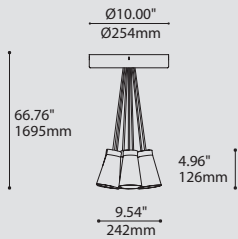

SHADE QUANTITY 7X

4428-10-SLS