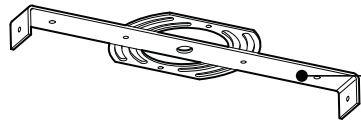

EASY INSTALLATION
Mounts to standard junction box with added mounting points to reinforce installation