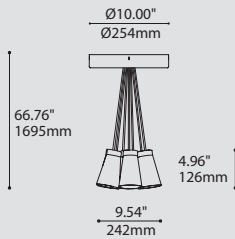

4902 DETAIL

SHADE QUANTITY 7X

4428-10-SLS

SHADE QUANTITY 13X

4428-10-SLS

ORDERING SPECIFICATION SPÉCIFICATION DE COMMANDE

CODE

MODEL MODÈLE

60 60" CABLE (STD LENGTH)
****** CUSTOM CABLE LENGTH (PLEASE SPECIFY)
 FOR OVERALL LENGTH PLEASE CONTACT YOUR EUREKA REPRESENTATIVE.

STRUCTURE FINISH FINI STRUCTURE3

WHE* WHITE FINE TEXTURE
 *CENTRAL PIECE IS ALWAYS BLACK