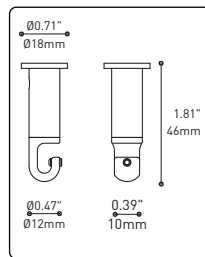

CENTER PIECE
Matte black recessed center hole

Wide variety of configurations

ACCESSORIES

Allows more creativity

HOOK 4901
Adjust the fixture to the desired height
Allows you to make big statements

LOOP 4902
Can straighten, lock height or group up to 19 power cables
Can be installed after fixture installation