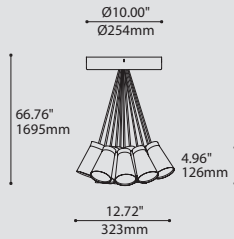

4902 DETAIL

SHADE QUANTITY 7X

4428-10-SLS

SHADE QUANTITY 13X

4428-10-SLS

ORDERING SPECIFICATION SPÉCIFICATION DE COMMANDE

CODE

MODEL MODÈLE

4428-10-SLS BOUQUET SLIM STACK

4428-10-SLS

SHADE QUANTITY QUANTITÉ D'ABAT-JOUR

7 OR 13 SHADE
7 7 X SHADES
13 13 X SHADES

LIGHT SOURCE SOURCE LUMINEUSE

(WATTAGE, LAMP TYPE, LAMP FORM, BASE TYPE, OTHER INFO)

60 60" CABLE (STD LENGTH)
****** CUSTOM CABLE LENGTH (PLEASE SPECIFY)
 FOR OVERALL LENGTH PLEASE CONTACT YOUR EUREKA REPRESENTATIVE.

STRUCTURE FINISH FINI STRUCTURE3

WHE* WHITE FINE TEXTURE
 *CENTRAL PIECE IS ALWAYS BLACK