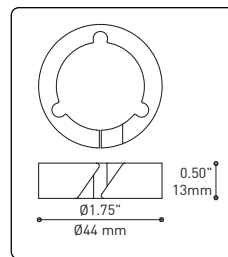

CENTER PIECE
Matte black recessed center hole

Wide variety of configurations

ACCESSORIES

Allows more creativity

HOOK 4901

Adjust the fixture to the desired height
Allows you to make big statements

LOOP 4902

Can straighten, lock height or group up to 19 power cables
Can be installed after fixture installation

FIXTURE	CODE	Ø		LIGHT SOURCE		MAX. WATTAGE					
		10	16	LED	INC	LED			INC		
		Nb. FIXTURE				7	13	19	7	13	19
ALVER	MCC	7ou13	19	X	X	28W	52W	76W	420W	780W	1140W
ROLO PENDANT	MAD	7ou13	19	X		28W	52W	76W			
SPROKET	CFD	7ou13	19	X		28W	52W	76W			
MEHA	UAC	7ou13	19	X		28W	52W	76W			
FACET	UFC	7ou13	19	X		28W	52W	76W			
SLIM STACK	SLS	7ou13	19	X	X	28W	52W	76W	350W	650W	950W
STUBBY STACK	STS	7ou13	19	X	X	28W	52W	76W	350W	650W	950W
MIKA	RAP	7	13ou19	X		63W	117W	171W			
MIKA	RAQ	7	13ou19	X		91W	169W	247W			