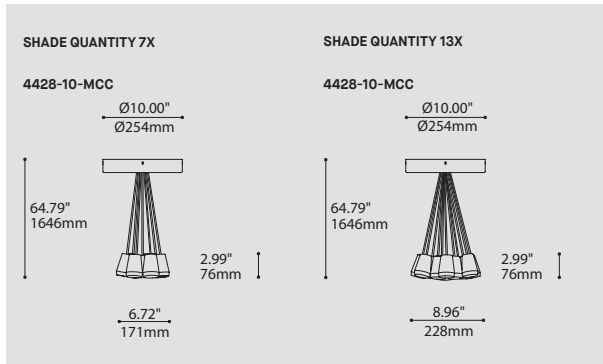

# BOUQUET 4428-10-MCC

PROJECT PROJET
SPEC TYPE
NOTES

ORDERING SPECIFICATION	SPÉCIFICATION DE COMMANDE	CODE
<b>MODEL MODÈLE</b>	4428-10-MCC BOUQUET ALVER	4428-10-MCC
<b>SHADE QUANTITY QUANTITÉ D'ABAT-JOUR</b>	7 OR 13 SHADES 7 7 X SHADES 13 13 X SHADES	
<b>LIGHT SOURCE SOURCE LUMINEUSE</b>	(WATTAGE, LAMP TYPE, LAMP FORM, BASE TYPE, OTHER INFO) INC.60 60W, INC, A19 / B10 / G30 / HAL T10, MEDIUM BASE (120V ONLY) LED.4 4W, LED	
<b>COLOR TEMPERATURE TEMPÉRATURE DE COULEUR</b>	FOR LED ONLY 30 3000K 35 3500K 40 4000K	
<b>ANGLE BEAM ANGLE DE DIFFUSION</b>	17 17° 48 48°	
<b>VOLTAGE VOLTAGE</b>	120V 120 VOLT 277V 277 VOLT	
<b>DIMMING OPTION OPTION DE GRADATION</b>	FOR LED ONLY DV 0-10V DIMMING (120-277V) DP PHASE DIMMING (120V ONLY) LED DIMMING DRIVER IS STANDARD IN THIS PRODUCT, PLEASE SPECIFY YOUR DIMMING TYPE.	
<b>CABLE CABLE</b>	C CLEAR CABLE, FIELD ADJUSTABLE	C
<b>CABLE LENGTH LONGUEUR DE CABLE</b>	60 60" CABLE (STD LENGTH) ** CUSTOM CABLE LENGTH (PLEASE SPECIFY) FOR OVERALL LENGTH PLEASE CONTACT YOUR EUREKA REPRESENTATIVE.	
<b>STRUCTURE FINISH FINI STRUCTURE</b>	WHE* WHITE FINE TEXTURE *CENTRAL PIECE IS ALWAYS BLACK	WHE
<b>DIFFUSER FINISH FINI DIFFUSEUR</b>	BLK BLACK CHR CHROME	
<b>ACCESSORY ACCESSOIRE</b>	4901 HOOK 4902 LOOP	

## PRODUCT CHARACTERISTICS CARACTÉRISTIQUES DU PRODUIT

**BIM** **DIM** **IES** **LED**

**DESIGN:** Offered in a wide variety of configurations, Bouquet is a cluster of 7 or 13 fixtures all emerging from the matte black recessed center hole of a white canopy. Bouquet can be paired with the adjustable cable holder accessory, Loop (4902), which can be easily installed and removed.