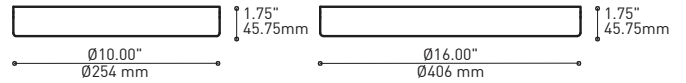

Wide variety of configurations