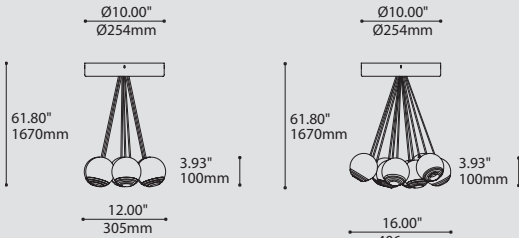

# BOUQUET 4428-10-MAD

PROJECT PROJET

SPEC TYPE

NOTES

SHADE QUANTITY 7X

SHADE QUANTITY 13X

4428-10-MAD

4428-10-MAD

## ORDERING SPECIFICATION SPÉCIFICATION DE COMMANDE

CODE

MODEL MODÈLE 4428-10-MAD

4428-10-MAD BOUQUET ROLO

SHADE QUANTITY QUANTITÉ D'ABAT-JOUR

7 OR 13 SHADES

7 7 X SHADES

13 13 X SHADES

60 60" CABLE (STD LENGTH)

\*\* CUSTOM CABLE LENGTH (PLEASE SPECIFY)

FOR OVERALL LENGTH PLEASE CONTACT YOUR EUREKA REPRESENTATIVE.

STRUCTURE FINISH FINI STRUCTURE

WHE\* WHITE FINE TEXTURE

\*CENTRAL PIECE IS ALWAYS BLACK