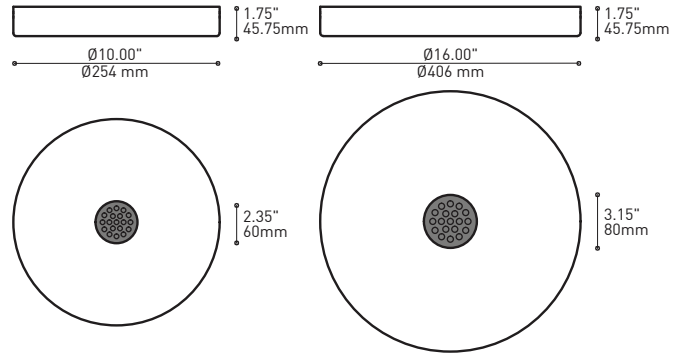

Wide variety of configurations