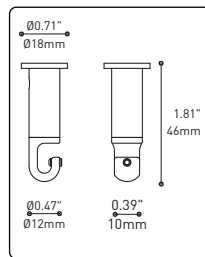

## ACCESSORIES

Allows more creativity

**HOOK 4901**  
Adjust the fixture to the desired height  
Allows you to make big statements

**LOOP 4902**  
Can straighten, lock height or group up to 19 power cables  
Can be installed after fixture installation