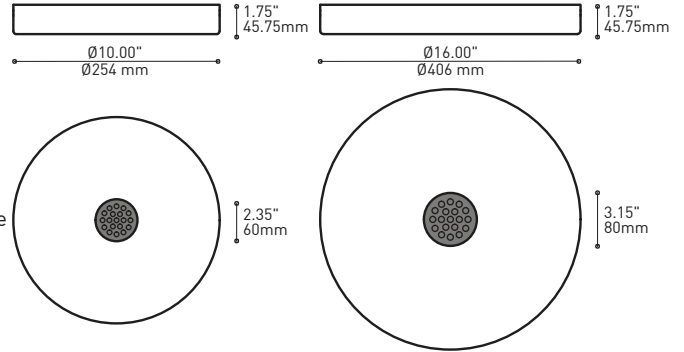

Grande variété de configurations