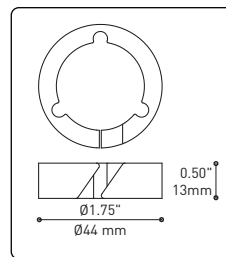

## ACCESSORIES

Allows more creativity

**HOOK 4901**  
Adjust the fixture to the desired height  
Allows you to make big statements

**LOOP 4902**  
Can straighten, lock height or group up to 19 power cables  
Can be installed after fixture installation