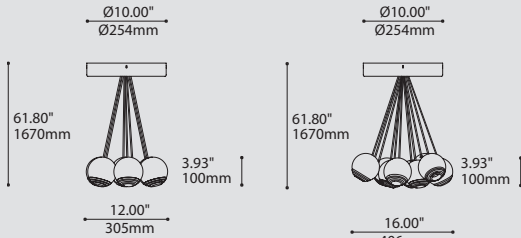

BOUQUET 4428-10-MAD

PROJECT PROJET

SPEC TYPE

NOTES

SHADE QUANTITY 7X

SHADE QUANTITY 13X

4428-10-MAD

4428-10-MAD

ORDERING SPECIFICATION SPÉCIFICATION DE COMMANDE

CODE

MODEL MODÈLE 4428-10-MAD

4428-10-MAD BOUQUET ROLO

SHADE QUANTITY QUANTITÉ D'ABAT-JOUR

7 OR 13 SHADES

7 7 X SHADES

13 13 X SHADES

60 60" CABLE (STD LENGTH)

** CUSTOM CABLE LENGTH (PLEASE SPECIFY)

FOR OVERALL LENGTH PLEASE CONTACT YOUR EUREKA REPRESENTATIVE.

STRUCTURE FINISH FINI STRUCTURE

WHE* WHITE FINE TEXTURE

*CENTRAL PIECE IS ALWAYS BLACK