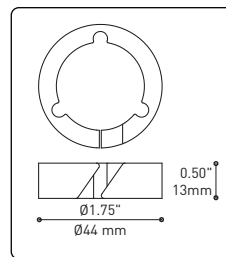

BOUQUET 4428-10-CFD

PROJECT PROJET
SPEC TYPE
NOTES

ORDERING SPECIFICATION	SPÉCIFICATION DE COMMANDE	CODE
MODEL MODÈLE	4428-10-CFD BOUQUET SPROCKET	4428-10-CFD
SHADE QUANTITY QUANTITÉ D'ABAT-JOUR	7 OR 13 SHADES 7 7 X SHADES 13 13 X SHADES	
LIGHT SOURCE SOURCE LUMINEUSE	LED.4 (WATTAGE, LAMP TYPE, LAMP FORM, BASE TYPE, OTHER INFO) LED.4 4W, LED	LED.4
COLOR TEMPERATURE TEMPÉRATURE DE COULEUR	FOR LED ONLY 30 3000K 35 3500K 40 4000K	
VOLTAGE VOLTAGE	120V 120 VOLT 277V 277 VOLT	
DIMMING OPTION OPTION DE GRADATION	FOR LED ONLY DV 0-10V DIMMING (120-277V) DP PHASE DIMMING (120V ONLY) LED DIMMING DRIVER IS STANDARD IN THIS PRODUCT, PLEASE SPECIFY YOUR DIMMING TYPE.	
CABLE CABLE	C CLEAR CABLE, FIELD ADJUSTABLE	C
CABLE LENGTH LONGUEUR DE CABLE	60 60" CABLE (STD LENGTH) ** CUSTOM CABLE LENGTH (PLEASE SPECIFY) FOR OVERALL LENGTH PLEASE CONTACT YOUR EUREKA REPRESENTATIVE.	
STRUCTURE FINISH FINI STRUCTURE	WHE* WHITE FINE TEXTURE *CENTRAL PIECE IS ALWAYS BLACK	WHE
DIFFUSER FINISH FINI DIFFUSEUR	CLR CLEAR	CLR
ACCESSORY ACCESSOIRE	4901 HOOK 4902 LOOP	

CENTER PIECE
Matte black recessed center hole

Wide variety of configurations

ACCESSORIES

Allows more creativity

HOOK 4901
Adjust the fixture to the desired height
Allows you to make big statements

LOOP 4902
Can straighten, lock height or group up to 19 power cables
Can be installed after fixture installation