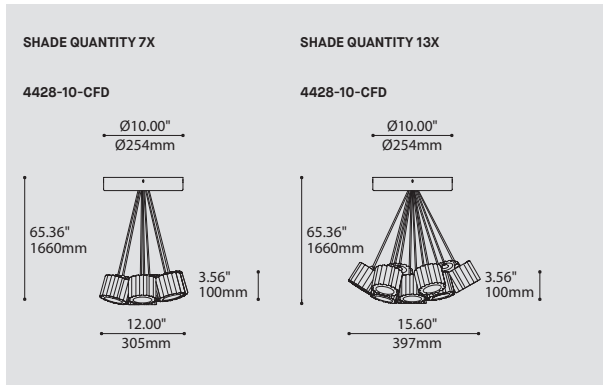

BOUQUET 4428-10-CFD

PROJECT PROJET
SPEC TYPE
NOTES

ORDERING SPECIFICATION	SPÉCIFICATION DE COMMANDE	CODE
MODEL MODÈLE	4428-10-CFD BOUQUET SPROCKET	4428-10-CFD
SHADE QUANTITY QUANTITÉ D'ABAT-JOUR	7 OR 13 SHADES 7 7 X SHADES 13 13 X SHADES	
LIGHT SOURCE SOURCE LUMINEUSE	LED.4 (WATTAGE, LAMP TYPE, LAMP FORM, BASE TYPE, OTHER INFO) LED.4 4W, LED	LED.4
COLOR TEMPERATURE TEMPÉRATURE DE COULEUR	FOR LED ONLY 30 3000K 35 3500K 40 4000K	
VOLTAGE VOLTAGE	120V 120 VOLT 277V 277 VOLT	
DIMMING OPTION OPTION DE GRADATION	FOR LED ONLY DV 0-10V DIMMING (120-277V) DP PHASE DIMMING (120V ONLY) LED DIMMING DRIVER IS STANDARD IN THIS PRODUCT, PLEASE SPECIFY YOUR DIMMING TYPE.	
CABLE CABLE	C CLEAR CABLE, FIELD ADJUSTABLE	C
CABLE LENGTH LONGUEUR DE CABLE	60 60" CABLE (STD LENGTH) ** CUSTOM CABLE LENGTH (PLEASE SPECIFY) FOR OVERALL LENGTH PLEASE CONTACT YOUR EUREKA REPRESENTATIVE.	
STRUCTURE FINISH FINI STRUCTURE	WHE* WHITE FINE TEXTURE *CENTRAL PIECE IS ALWAYS BLACK	WHE
DIFFUSER FINISH FINI DIFFUSEUR	CLR CLEAR	CLR
ACCESSORY ACCESSOIRE	4901 HOOK 4902 LOOP	