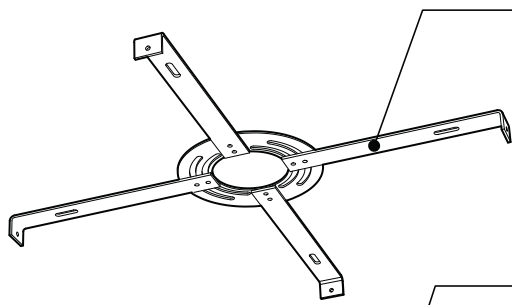

INSTALLATION FACILE ET ROBUSTE
- Crochets de support fournis pour faciliter l'installation sur une boîte de jonction standard
- Trous de montage supplémentaires pour renforcer la structure