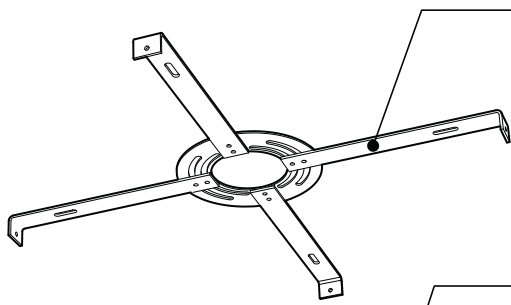

EASY INSTALLATION

- -Heavy duty bracket that mounts on standard junction box
- -Comes with support hooks for easy installation
- -Extra mounting points to reinforce