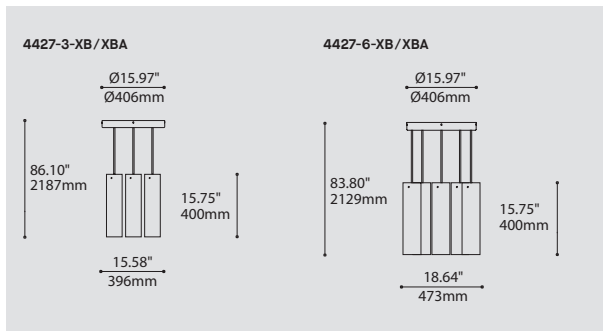

3738-XB/XBA

4233-XB/XBA

ORDERING SPECIFICATION SPÉCIFICATION DE COMMANDE

MODEL MODÈLE

4427-3 DROP 3 (3 X SHADES)
4427-6 DROP 6 (6 X SHADES)

SHADE OPTION OPTION D'ABAT-JOUR

XB FASIL
XBA FASIL (ACRYLIC DIFFUSER)

LIGHT SOURCE SOURCE LUMINEUSE

(WATTAGE, LAMP TYPE, LAMP FORM, BASE TYPE, OTHER INFO)

CF.D.13 13W, CFL, DOUBLE TWIN TUBE, G24Q1 BASE
CF.D.18 18W, CFL, DOUBLE TWIN TUBE, G24Q2 BASE
CF.T.32 26/32W, CFL, DOUBLE / TRIPLE TWIN TUBE, G24Q3 BASE
LED REGULAR OUTPUT
LED.HO HIGH OUTPUT

COLOR TEMPERATURE TEMPÉRATURE DE COULEUR

FOR LED ONLY
30 3000K
35 3500K
40 4000K

VOLTAGE VOLTAGE

120V 120 VOLT
277V 277 VOLT
347V* 347 VOLT
*ONLY AVAILABLE WITH CF.D.13, CF.D.18 AND CF.T.32 (NON-DIMMING BALLAST)

DIMMING OPTION OPTION DE GRADATION

AVAILABLE WITH CF.D.18 AND CF.T.32 ONLY, MAXIMUM 36" CABLE LENGTH
DED LUTRON ECOSYSTEM ELECTRONIC DIMMING BALLAST (ECOSYSTEM DIGITAL LINK WIRING)
DE3 LUTRON ECOSYSTEM ELECTRONIC DIMMING BALLAST (3-WIRE WIRING)

FOR LED ONLY

DV 0-10V DIMMING (120-277V)
DP PHASE DIMMING (120V ONLY) (FOR XBL ONLY)

CABLE CABLE

C CLEAR CABLE, FIELD ADJUSTABLE **C**

CABLE LENGTH LONGUEUR DE CABLE

60 60" CABLE OR AIRCRAFT CABLE (STD LENGTH)
** CUSTOM CABLE OR AIRCRAFT CABLE LENGTH (PLEASE SPECIFY)
FOR OVERALL LENGTH PLEASE CONTACT YOUR EUREKA REPRESENTATIVE.

STRUCTURE FINISH FINI STRUCTURE

CHR CHROME **CHR**

DIFFUSER FINISH FINI DIFFUSEUR

WH WHITE **WH**

PRODUCT CHARACTERISTICS CARACTÉRISTIQUES DU PRODUIT

BIM **DIM** **IES** **LED**

DESIGN: Drop is a beautiful chrome canopy platform designed to suspend groups of 3 or 6 selected fixtures.
INSTALLATION: Mounts on standard junction boxes, and comes with support hook for easy installation.
LIGHT SOURCE: LED and other light sources with dimming available.
STRUCTURE: Spun steel with a chrome finish.
CERTIFIED: c-CSA-us

CONCEPTION: Drop est une jolie plate-forme chromée pour 3 ou 6 suspensions de luminaires sélectionnés.
INSTALLATION: Des crochets de support sont fournis pour faciliter l'installation sur une boîte de jonction standard.
SOURCE LUMINEUSE: DEL et autres sources lumineuses avec options de gradation offertes.
STRUCTURE: Pavillon en acier repoussé et chromé.
CERTIFIÉ: c-CSA-us