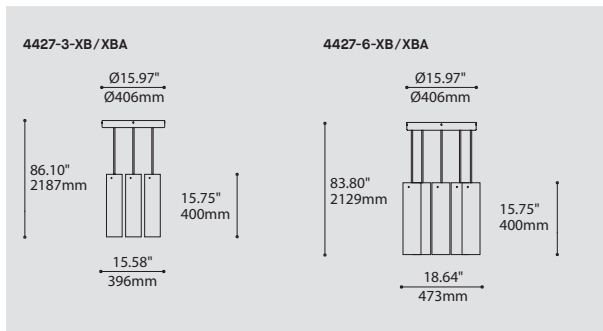

DROP 4427-XB / XBA

PROJECT PROJÉT
SPEC TYPE
NOTES

FAMILY FAMILLE

3738-XB/XBA

4233-XB/XBA

ORDERING SPECIFICATION SPÉCIFICATION DE COMMANDE

MODEL MODÈLE	CODE
4427-3 DROP 3 (3 X SHADES)	
4427-6 DROP 6 (6 X SHADES)	
SHADE OPTION OPTION D'ABAT-JOUR	
XB FASIL	
XBA FASIL (ACRYLIC DIFFUSER)	
LIGHT SOURCE SOURCE LUMINEUSE	
(WATTAGE, LAMP TYPE, LAMP FORM, BASE TYPE, OTHER INFO)	
CF.D.13 	13W, CFL, DOUBLE TWIN TUBE, G24Q1 BASE
CF.D.18 	18W, CFL, DOUBLE TWIN TUBE, G24Q2 BASE
CF.T.32 	26/32W, CFL, DOUBLE / TRIPLE TWIN TUBE, G24Q3 BASE
LED 	REGULAR OUTPUT
LED.HO 	HIGH OUTPUT
COLOR TEMPERATURE TEMPÉRATURE DE COULEUR	
FOR LED ONLY	
30	3000K
35	3500K
40	4000K
VOLTAGE VOLTAGE	
120V	120 VOLT
277V	277 VOLT
347V*	347 VOLT
*ONLY AVAILABLE WITH CF.D.13, CF.D.18 AND CF.T.32 (NON-DIMMING BALLAST)	
DIMMING OPTION OPTION DE GRADATION	
AVAILABLE WITH CF.D.18 AND CF.T.32 ONLY, MAXIMUM 36" CABLE LENGTH	
DED	LUTRON ECOSYSTEM ELECTRONIC DIMMING BALLAST (ECOSYSTEM DIGITAL LINK WIRING)
DE3	LUTRON ECOSYSTEM ELECTRONIC DIMMING BALLAST (3-WIRE WIRING)
FOR LED ONLY	
DV	0-10V DIMMING (120-277V)
DP	PHASE DIMMING (120V ONLY) (FOR XBL ONLY)
CABLE CABLE	C
C	CLEAR CABLE, FIELD ADJUSTABLE
CABLE LENGTH LONGUEUR DE CABLE	
60	60" CABLE OR AIRCRAFT CABLE (STD LENGTH)
**	CUSTOM CABLE OR AIRCRAFT CABLE LENGTH (PLEASE SPECIFY)
FOR OVERALL LENGTH PLEASE CONTACT YOUR EUREKA REPRESENTATIVE.	
STRUCTURE FINISH FINI STRUCTURE	CHR
CHR	CHROME
DIFFUSER FINISH FINI DIFFUSEUR	WH
WH	WHITE