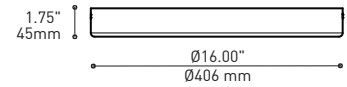

EASY INSTALLATION

- -Heavy duty bracket that mounts on standard junction box
- -Comes with support hooks for easy installation
- -Extra mounting points to reinforce

CANOPY

Spun steel with Chrome finish

SIMPLE

Canopy houses all electrical components for quick assembly

SUSPENSION
60 inch of cable

CANOPY CONFIGURATION

LUMINAIRES	CODE	NB. DE LUM.	WATT MAX.													
			SOURCE LUMINEUSE				DEL		FLUO		HAL		INC			
			DEL	FLUO	HAL	INC	3	6	3	6	3	6	3	6		
VEGA	XBL	3	6	X				33W	66W							
ALVER	MCC	3	6	X			X	12W	24W						180W	360W
ROLO PENDANT	MAD	3	6	X		X		12W	24W			150W	300W			
SPROKET	CFD	3	6	X		X		12W	24W			150W	300W			
MEHA	UAC	3	6	X				12W	24W							
FACET	UFC	3	6	X				12W	24W							
SILENE	JDJ/JDJA/JMJ	3	6	X	X			12W	24W	78W	156W					
FASIL	XB/XBA	3	6	X	X			33W	66W	96W	192W					
DELTA	VDP/VDPA	3	6	X	X			33W	66W	96W	192W					
SENET	XFY	3		X	X			45W		108W						
DELTA	VDX/VDXA	3	6	X	X			45W	90W	108W	216W					
SHAKER	QFI	3		X		X	X	12W				150W		180W		

225 de Liège Ouest, Suite #200
Montréal (QC), Canada H2P 1H4
Tel : 514.385.3515 Fax : 514.385.4169
www.eurekalighting.com

4427