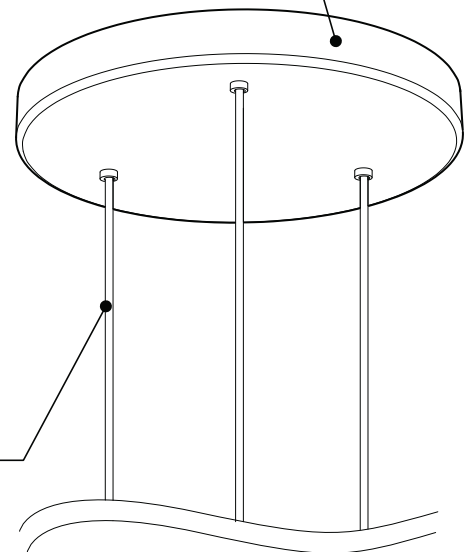

PRODUCT CHARACTERISTICS CARACTÉRISTIQUES DU PRODUIT

DESIGN:	Drop is a beautiful chrome canopy platform designed to suspend groups of 3 or 6 selected fixtures.
INSTALLATION:	Mounts on standard junction boxes, and comes with support hook for easy installation.
LIGHT SOURCE:	LED and other fluorescent with dimming available for LED.
STRUCTURE:	Spun steel with a chrome finish.
CERTIFIED:	c-CSA-us
CONCEPTION:	Drop est une jolie plate-forme chromée pour 3 ou 6 suspensions de luminaires sélectionnés.
INSTALLATION:	Des crochets de support sont fournis pour faciliter l'installation sur une boîte de jonction standard.
SOURCE LUMINEUSE:	DEL et fluorescent avec options de gradation offerts pour DEL.
STRUCTURE:	Pavillon en acier repoussé et chromé.
CERTIFIÉ:	c-CSA-us

EASY INSTALLATION

- Heavy duty bracket that mounts on standard junction box
- Comes with support hooks for easy installation
- Extra mounting points to reinforce

CANOPY

Spun steel with Chrome finish

SIMPLE

Canopy houses all electrical components for quick assembly

SUSPENSION
60 inch of cable

CANOPY CONFIGURATION

LUMINAIRES	CODE	NB. DE LUM.	WATT MAX.													
			SOURCE LUMINEUSE				DEL		FLUO		HAL		INC			
			DEL	FLUO	HAL	INC	3	6	3	6	3	6	3	6		
VEGA	XBL	3	6	X				33W	66W							
ALVER	MCC	3	6	X			X	12W	24W					180W	360W	
ROLO PENDANT	MAD	3	6	X		X		12W	24W			150W	300W			
SPROKET	CFD	3	6	X		X		12W	24W			150W	300W			
MEHA	UAC	3	6	X				12W	24W							
FACET	UFC	3	6	X				12W	24W							
SILENE	JDJ/JDJA/JMJ	3	6	X	X			12W	24W	78W	156W					
FASIL	XB/XBA	3	6	X	X			33W	66W	96W	192W					
DELTA	VDP/VDPA	3	6	X	X			33W	66W	96W	192W					
SENET	XFY	3		X	X			45W		108W						
DELTA	VDX/VDXA	3	6	X	X			45W	90W	108W	216W					
SHAKER	QFI	3		X		X	X	12W				150W		180W		