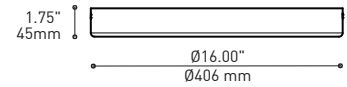

INSTALLATION FACILE ET ROBUSTE
- Crochets de support fournis pour faciliter l'installation sur une boîte de jonction standard
- Trous de montage supplémentaires pour renforcer la structure

PAVILLON
Acier repoussé et chromé

SIMPLE
Jolie plate-forme chromée pouvant accueillir de 3 à 6 luminaires

SUSPENSION
60 pouces de câble

DIMENSIONS DISPONIBLE

LUMINAIRES	CODE	NB. DE LUM.	WATT MAX.													
			SOURCE LUMINEUSE				DEL		FLUO		HAL		INC			
			DEL	FLUO	HAL	INC	3	6	3	6	3	6	3	6		
VEGA	XBL	3	6	X				33W	66W							
ALVER	MCC	3	6	X			X	12W	24W						180W	360W
ROLO PENDANT	MAD	3	6	X		X		12W	24W			150W	300W			
SPROKET	CFD	3	6	X		X		12W	24W			150W	300W			
MEHA	UAC	3	6	X				12W	24W							
FACET	UFC	3	6	X				12W	24W							
SILENE	JDJ/JDJA/JMJ	3	6	X	X			12W	24W	78W	156W					
FASIL	XB/XBA	3	6	X	X			33W	66W	96W	192W					
DELTA	VDP/VDPA	3	6	X	X			33W	66W	96W	192W					
SENET	XFY	3		X	X			45W		108W						
DELTA	VDX/VDXA	3	6	X	X			45W	90W	108W	216W					
SHAKER	QFI	3		X		X	X	12W				150W		180W