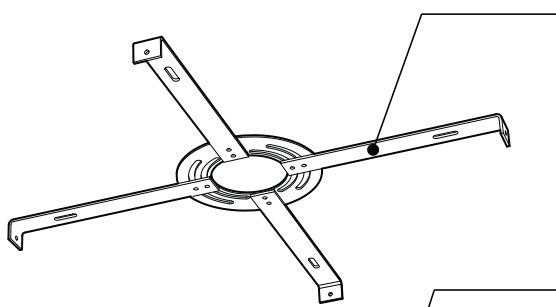

INSTALLATION FACILE ET ROBUSTE
- Crochets de support fournis pour faciliter l'installation sur une boîte de jonction standard
- Trous de montage supplémentaires pour renforcer la structure