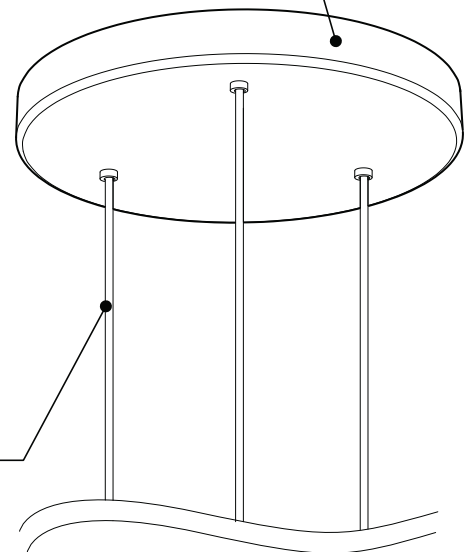

PRODUCT CHARACTERISTICS CARACTÉRISTIQUES DU PRODUIT

DESIGN:	Drop is a beautiful chrome canopy platform designed to suspend groups of 3 or 6 selected fixtures.
INSTALLATION:	Mounts on standard junction boxes, and comes with support hook for easy installation.
LIGHT SOURCE:	LED and other fluorescent with dimming available for LED.
STRUCTURE:	Spun steel with a chrome finish.
CERTIFIED:	c-CSA-us
CONCEPTION:	Drop est une jolie plate-forme chromée pour 3 ou 6 suspensions de luminaires sélectionnés.
INSTALLATION:	Des crochets de support sont fournis pour faciliter l'installation sur une boîte de jonction standard.
SOURCE LUMINEUSE:	DEL et fluorescent avec options de gradation offerts pour DEL.
STRUCTURE:	Pavillon en acier repoussé et chromé.
CERTIFIÉ:	c-CSA-us

EASY INSTALLATION

- Heavy duty bracket that mounts on standard junction box
- Comes with support hooks for easy installation
- Extra mounting points to reinforce

CANOPY

Spun steel with Chrome finish

SIMPLE

Canopy houses all electrical components for quick assembly

SUSPENSION
60 inch of cable

CANOPY CONFIGURATION

LUMINAIRES	CODE	NB. DE LUM.	WATT MAX.												
			SOURCE LUMINEUSE				DEL		FLUO		HAL		INC		
			DEL	FLUO	HAL	INC	3	6	3	6	3	6	3	6	
VEGA	XBL	3	6	X				33W	66W						
ALVER	MCC	3	6	X			X	12W	24W					180W	360W
ROLO PENDANT	MAD	3	6	X		X		12W	24W			150W	300W		
SPROKET	CFD	3	6	X		X		12W	24W			150W	300W		
MEHA	UAC	3	6	X				12W	24W						
FACET	UFC	3	6	X				12W	24W						
SILENE	JDJ/JDJA/JMJ	3	6	X	X			12W	24W	78W	156W				
FASIL	XB/XBA	3	6	X	X			33W	66W	96W	192W				
DELTA	VDP/VDPA	3	6	X	X			33W	66W	96W	192W				
SENET	XFY	3		X	X			45W		108W					
DELTA	VDX/VDXA	3	6	X	X			45W	90W	108W	216W				
SHAKER	QFI	3		X		X	X	12W				150W		180W	