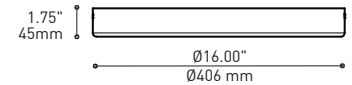

INSTALLATION FACILE ET ROBUSTE
- Crochets de support fournis pour faciliter l'installation sur une boîte de jonction standard
- Trous de montage supplémentaires pour renforcer la structure

PAVILLON
Acier repoussé et chromé

SIMPLE
Jolie plate-forme chromée pouvant accueillir de 3 à 6 luminaires

SUSPENSION
60 pouces de câble

DIMENSIONS DISPONIBLE

LUMINAIRES	CODE	NB. DE LUM.	SOURCE LUMINEUSE				WATT MAX.								
			DEL	FLUO	HAL	INC	DEL		FLUO		HAL		INC		
			3	6	3	6	3	6	3	6	3	6			
VEGA	XBL	3	6	X				33W	66W						
ALVER	MCC	3	6	X		X		12W	24W					180W	360W
ROLO PENDANT	MAD	3	6	X		X		12W	24W			150W	300W		
SPROKET	CFD	3	6	X		X		12W	24W			150W	300W		
MEHA	UAC	3	6	X				12W	24W						
FACET	UFC	3	6	X				12W	24W						
SILENE	JDJ/JDJA/JMJ	3	6	X	X			12W	24W	78W	156W				
FASIL	XB/XBA	3	6	X	X			33W	66W	96W	192W				
DELTA	VDP/VDPA	3	6	X	X			33W	66W	96W	192W				
SENET	XFY	3		X	X			45W		108W					
DELTA	VDX/VDXA	3	6	X	X			45W	90W	108W	216W				
SHAKER	QFI	3		X		X	X	12W				150W		180W	

225 de Liège Ouest, Suite #200
Montréal (QC), Canada H2P 1H4
Tel : 514.385.3515 Fax : 514.385.4169
www.eurekalighting.com

4427