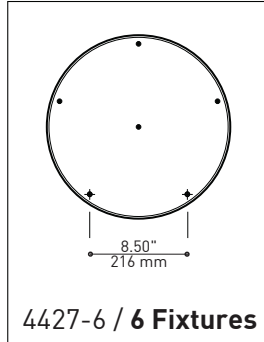

DROP 4427-VDX / VDXA

PROJECT PROJÉT
SPEC TYPE
NOTES

FAMILY FAMILLE

3215/3215B

4234-VDX/VDXA

ORDERING SPECIFICATION	SPÉCIFICATION DE COMMANDE	CODE
MODEL MODÈLE		
4427-3	DROP 3 (3 X SHADES)	
4427-6	DROP 6 (6 X SHADES)	
SHADE OPTION OPTION D'ABAT-JOUR		
VDX	DELTA	
VDXA	DELTA (ACRYLIC DIFFUSER)	
LIGHT SOURCE SOURCE LUMINEUSE		
<small>(WATTAGE, LAMP TYPE, LAMP FORM, BASE TYPE, OTHER INFO)</small>		
CF.L.36	36W, CFL, LONG TWIN TUBE T5, 2G11 BASE	
LED	REGULAR OUTPUT	
LED.HO	HIGH OUTPUT	
COLOR TEMPERATURE TEMPÉRATURE DE COULEUR		
<small>FOR LED ONLY</small>		
30	3000K	
35	3500K	
40	4000K	
VOLTAGE VOLTAGE		
120V	120 VOLT	
277V	277 VOLT	
DIMMING OPTION OPTION DE GRADATION		
<small>FOR LED ONLY</small>		
DV	0-10V DIMMING (120-277V)	
CABLE CABLE		AC
AC	AIRCRAFT MOUNTING & CLEAR CABLE, FIELD ADJUSTABLE	
CABLE LENGTH LONGUEUR DE CABLE		
60	60" AIRCRAFT CABLE (STD LENGTH)	
**	CUSTOM AIRCRAFT CABLE LENGTH (PLEASE SPECIFY) <small>FOR OVERALL LENGTH PLEASE CONTACT YOUR EUREKA REPRESENTATIVE.</small>	
STRUCTURE FINISH FINI STRUCTURE		CHR
CHR	CHROME	
DIFFUSER FINISH FINI DIFFUSEUR		WH
WH	WHITE	

Canopy houses all electrical components for quick assembly

SUSPENSION
60 inch of cable

CANOPY CONFIGURATION

LUMINAIRES	CODE	NB. DE LUM.	WATT MAX.												
			SOURCE LUMINEUSE				DEL		FLUO		HAL		INC		
			DEL	FLUO	HAL	INC	3	6	3	6	3	6	3	6	
VEGA	XBL	3	6	X				33W	66W						
ALVER	MCC	3	6	X			X	12W	24W					180W	360W
ROLO PENDANT	MAD	3	6	X		X		12W	24W			150W	300W		
SPROKET	CFD	3	6	X		X		12W	24W			150W	300W		
MEHA	UAC	3	6	X				12W	24W						
FACET	UFC	3	6	X				12W	24W						
SILENE	JDJ/JDJA/JMJ	3	6	X	X			12W	24W	78W	156W				
FASIL	XB/XBA	3	6	X	X			33W	66W	96W	192W				
DELTA	VDP/VDPA	3	6	X	X			33W	66W	96W	192W				
SENET	XFY	3		X	X			45W		108W					
DELTA	VDX/VDXA	3	6	X	X			45W	90W	108W	216W				
SHAKER	QFI	3		X		X	X	12W				150W		180W	