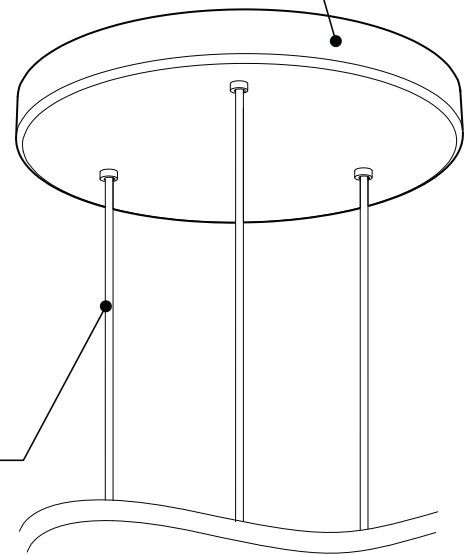

DESIGN:

Drop is a beautiful chrome canopy platform designed to suspend groups of 3 or 6 selected fixtures.

INSTALLATION:

Mounts on standard junction boxes, and comes with support hook for easy installation.

LIGHT SOURCE:

LED and other fluorescent with dimming available for LED.

STRUCTURE:

Spun steel with a chrome finish.

CERTIFIED:

c-CSA-us

CONCEPTION:

Drop est une jolie plate-forme chromée pour 3 ou 6 suspensions de luminaires sélectionnés.

Pavillon en acier repoussé et chromé.

CERTIFIÉ:

c-CSA-us

EASY INSTALLATION

- Heavy duty bracket that mounts on standard junction box
- Comes with support hooks for easy installation
- Extra mounting points to reinforce

CANOPY

Spun steel with Chrome finish

SIMPLE

Canopy houses all electrical components for quick assembly

SUSPENSION
60 inch of cable

CANOPY CONFIGURATION

LUMINAIRES	CODE	NB. DE LUM.	WATT MAX.												
			SOURCE LUMINEUSE				DEL		FLUO		HAL		INC		
			DEL	FLUO	HAL	INC	3	6	3	6	3	6	3	6	
VEGA	XBL	3	6	X				33W	66W						
ALVER	MCC	3	6	X			X	12W	24W					180W	360W
ROLO PENDANT	MAD	3	6	X		X		12W	24W			150W	300W		
SPROKET	CFD	3	6	X		X		12W	24W			150W	300W		
MEHA	UAC	3	6	X				12W	24W						
FACET	UFC	3	6	X				12W	24W						
SILENE	JDJ/JDJA/JMJ	3	6	X	X			12W	24W	78W	156W				
FASIL	XB/XBA	3	6	X	X			33W	66W	96W	192W				
DELTA	VDP/VDPA	3	6	X	X			33W	66W	96W	192W				
SENET	XFY	3		X	X			45W		108W					
DELTA	VDX/VDXA	3	6	X	X			45W	90W	108W	216W				
SHAKER	QFI	3		X		X	X	12W				150W		180W	