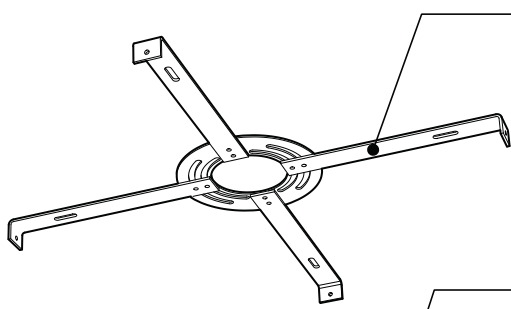

INSTALLATION FACILE ET ROBUSTE
- Crochets de support fournis pour faciliter l'installation sur une boîte de jonction standard
- Trous de montage supplémentaires pour renforcer la structure