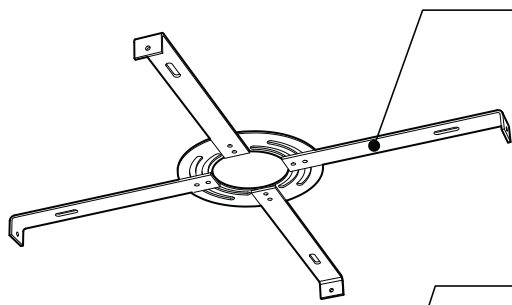

EASY INSTALLATION

- -Heavy duty bracket that mounts on standard junction box
- -Comes with support hooks for easy installation
- -Extra mounting points to reinforce