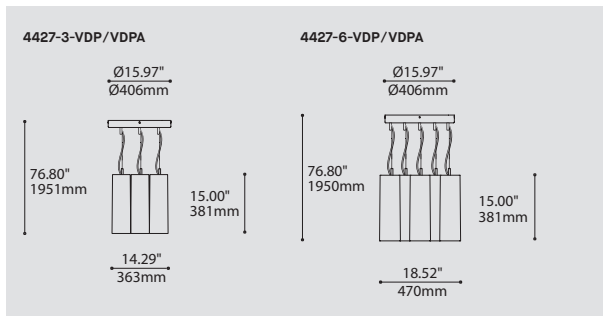

4234-VDP/VDPA

ORDERING SPECIFICATION SPÉCIFICATION DE COMMANDE

MODEL MODÈLE

4427-3 DROP 3 (3 X SHADES)
4427-6 DROP 6 (6 X SHADES)

SHADE OPTION OPTION D'ABAT-JOUR

VDP DELTA
VDPA DELTA (ACRYLIC DIFFUSER)

LIGHT SOURCE SOURCE LUMINEUSE

(WATTAGE, LAMP TYPE, LAMP FORM, BASE TYPE, OTHER INFO)

CF.D.13 13W, CFL, DOUBLE TWIN TUBE, G24Q1 BASE
CF.D.18 18W, CFL, DOUBLE TWIN TUBE, G24Q2 BASE
CF.T.32 26/32W, CFL, DOUBLE / TRIPLE TWIN TUBE, G24Q3 BASE
LED REGULAR OUTPUT
LED.HO HIGH OUTPUT

COLOR TEMPERATURE TEMPÉRATURE DE COULEUR

FOR LED ONLY

30 3000K
35 3500K
40 4000K

VOLTAGE VOLTAGE

120V 120 VOLT
277V 277 VOLT
347V* 347 VOLT

DIMMING OPTION OPTION DE GRADATION

AVAILABLE WITH CF.D.18 AND CF.T.32 ONLY, MAXIMUM 36" CABLE LENGTH

DED LUTRON ECOSYSTEM ELECTRONIC DIMMING BALLAST (ECOSYSTEM DIGITAL LINK WIRING)
DE3 LUTRON ECOSYSTEM ELECTRONIC DIMMING BALLAST (3-WIRE WIRING)

FOR LED ONLY

DV 0-10V DIMMING (120-277V)
DP PHASE DIMMING (120V ONLY) (FOR XBL ONLY)

CABLE CABLE

C CLEAR CABLE, FIELD ADJUSTABLE (XB/XBA)
AC AIRCRAFT MOUNTING & CLEAR CABLE, FIELD ADJUSTABLE (VPD/VDPA)

CABLE LENGTH LONGUEUR DE CABLE

60 60" CABLE OR AIRCRAFT CABLE (STD LENGTH)
** CUSTOM CABLE OR AIRCRAFT CABLE LENGTH (PLEASE SPECIFY)
FOR OVERALL LENGTH PLEASE CONTACT YOUR EUREKA REPRESENTATIVE.

STRUCTURE FINISH FINI STRUCTURE

CHR CHROME

DIFFUSER FINISH FINI DIFFUSEUR

WH WHITE

PRODUCT CHARACTERISTICS CARACTÉRISTIQUES DU PRODUIT

BIM **DIM** **IES** **LED**

DESIGN: Drop is a beautiful chrome canopy platform designed to suspend groups of 3 or 6 selected fixtures.
INSTALLATION: Mounts on standard junction boxes, and comes with support hook for easy installation.
LIGHT SOURCE: LED and other light sources with dimming available.
STRUCTURE: Spun steel with a chrome finish.
CERTIFIED: c-CSA-us

CONCEPTION: Drop est une jolie plate-forme chromée pour 3 ou 6 suspensions de luminaires sélectionnés.
INSTALLATION: Des crochets de support sont fournis pour faciliter l'installation sur une boîte de jonction standard.
SOURCE LUMINEUSE: DEL et autres sources lumineuses avec options de gradation offertes.
STRUCTURE: Pavillon en acier repoussé et chromé.
CERTIFIÉ: c-CSA-us