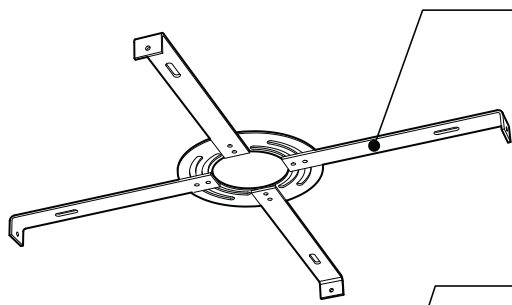

PRODUCT CHARACTERISTICS CARACTÉRISTIQUES DU PRODUIT

DESIGN:	Drop is a beautiful chrome canopy platform designed to suspend groups of 3 fixtures.
INSTALLATION:	Mounts on standard junction boxes, and comes with support hook for easy installation.
LIGHT SOURCE:	LED and other light sources with dimming available.
STRUCTURE:	Spun steel with a chrome finish.
CERTIFIED:	c-CSA-us
CONCEPTION:	Drop est une jolie plate-forme chromée pour 3 suspensions.
INSTALLATION:	Des crochets de support sont fournis pour faciliter l'installation sur une boîte de jonction standard.
SOURCE LUMINEUSE:	DEL et autres sources lumineuses avec options de gradation offertes.
STRUCTURE:	Pavillon en acier repoussé et chromé.
CERTIFIÉ:	c-CSA-us

EASY INSTALLATION

- Heavy duty bracket that mounts on standard junction box
- Comes with support hooks for easy installation
- Extra mounting points to reinforce

CANOPY

Spun steel with Chrome finish

SIMPLE