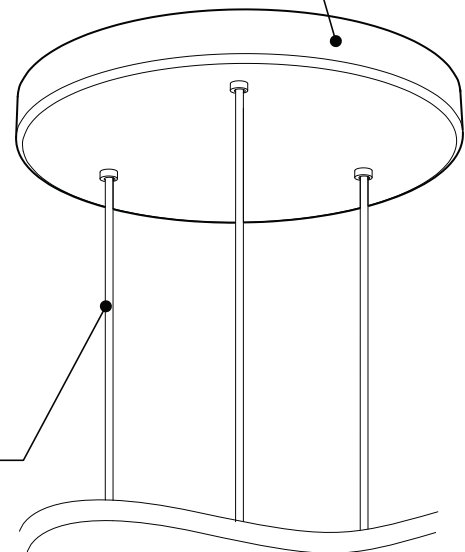

PRODUCT CHARACTERISTICS CARACTÉRISTIQUES DU PRODUIT

DESIGN:	Drop is a beautiful chrome canopy platform designed to suspend groups of 3 fixtures.
INSTALLATION:	Mounts on standard junction boxes, and comes with support hook for easy installation.
LIGHT SOURCE:	LED and other light sources with dimming available.
STRUCTURE:	Spun steel with a chrome finish.
CERTIFIED:	c-CSA-us
CONCEPTION:	Drop est une jolie plate-forme chromée pour 3 suspensions.
INSTALLATION:	Des crochets de support sont fournis pour faciliter l'installation sur une boîte de jonction standard.
SOURCE LUMINEUSE:	DEL et autres sources lumineuses avec options de gradation offertes.
STRUCTURE:	Pavillon en acier repoussé et chromé.
CERTIFIÉ:	c-CSA-us

EASY INSTALLATION

- Heavy duty bracket that mounts on standard junction box
- Comes with support hooks for easy installation
- Extra mounting points to reinforce

CANOPY

Spun steel with Chrome finish

SIMPLE

Canopy houses all electrical components for quick assembly

SUSPENSION
60 inch of cable

CANOPY CONFIGURATION

LUMINAIRES	CODE	NB. DE LUM.	WATT MAX.												
			SOURCE LUMINEUSE				DEL		FLUO		HAL		INC		
			DEL	FLUO	HAL	INC	3	6	3	6	3	6	3	6	
VEGA	XBL	3	6	X				33W	66W						
ALVER	MCC	3	6	X			X	12W	24W					180W	360W
ROLO PENDANT	MAD	3	6	X		X		12W	24W			150W	300W		
SPROKET	CFD	3	6	X		X		12W	24W			150W	300W		
MEHA	UAC	3	6	X				12W	24W						
FACET	UFC	3	6	X				12W	24W						
SILENE	JDJ/JDJA/JMJ	3	6	X	X			12W	24W	78W	156W				
FASIL	XB/XBA	3	6	X	X			33W	66W	96W	192W				
DELTA	VDP/VDPA	3	6	X	X			33W	66W	96W	192W				
SENET	XFY	3		X	X			45W		108W					
DELTA	VDX/VDXA	3	6	X	X			45W	90W	108W	216W				
SHAKER	QFI	3		X		X	X	12W				150W		180W	