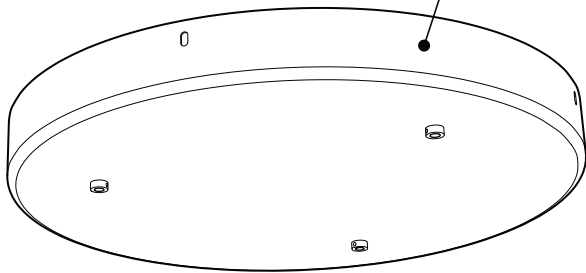

PRODUCT CHARACTERISTICS CARACTÉRISTIQUES DU PRODUIT

DESIGN:	Drop is a beautiful chrome canopy platform designed to suspend groups of 3 fixtures.
INSTALLATION:	Mounts on standard junction boxes, and comes with support hook for easy installation.
LIGHT SOURCE:	LED and other light sources with dimming available.
STRUCTURE:	Spun steel with a chrome finish.
CERTIFIED:	c-CSA-us
CONCEPTION:	Drop est une jolie plate-forme chromée pour 3 suspensions.
INSTALLATION:	Des crochets de support sont fournis pour faciliter l'installation sur une boîte de jonction standard.
SOURCE LUMINEUSE:	DEL et autres sources lumineuses avec options de gradation offertes.
STRUCTURE:	Pavillon en acier repoussé et chromé.
CERTIFIÉ:	c-CSA-us

EASY INSTALLATION

- Heavy duty bracket that mounts on standard junction box
- Comes with support hooks for easy installation
- Extra mounting points to reinforce

CANOPY

Spun steel with Chrome finish

SIMPLE

Canopy houses all electrical components for quick assembly

SUSPENSION
60 inch of cable

CANOPY CONFIGURATION

LUMINAIRES	CODE	NB. DE LUM.	WATT MAX.												
			SOURCE LUMINEUSE				DEL		FLUO		HAL		INC		
			DEL	FLUO	HAL	INC	3	6	3	6	3	6	3	6	
VEGA	XBL	3	6	X				33W	66W						
ALVER	MCC	3	6	X			X	12W	24W					180W	360W
ROLO PENDANT	MAD	3	6	X		X		12W	24W			150W	300W		
SPROKET	CFD	3	6	X		X		12W	24W			150W	300W		
MEHA	UAC	3	6	X				12W	24W						
FACET	UFC	3	6	X				12W	24W						
SILENE	JDJ/JDJA/JMJ	3	6	X	X			12W	24W	78W	156W				
FASIL	XB/XBA	3	6	X	X			33W	66W	96W	192W				
DELTA	VDP/VDPA	3	6	X	X			33W	66W	96W	192W				
SENET	XFY	3		X	X			45W		108W					
DELTA	VDX/VDXA	3	6	X	X			45W	90W	108W	216W				
SHAKER	QFI	3		X		X	X	12W				150W		180W	