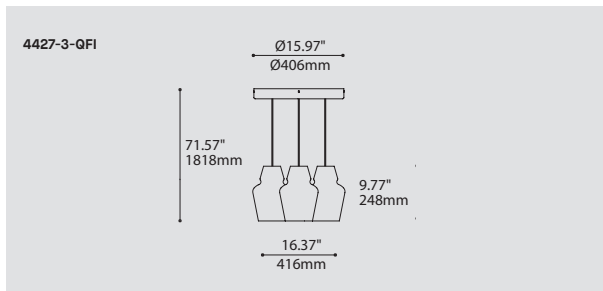

DROP 4427-QFI

PROJECT PROJET
SPEC TYPE
NOTES

FAMILY FAMILLE

4171-QFI

4424-QFI

4425-QFI

ORDERING SPECIFICATION	SPÉCIFICATION DE COMMANDE	CODE
MODEL MODÈLE		4427-3
4427-3	DROP 3 (3 X SHADES)	
SHADE OPTION OPTION D'ABAT-JOUR		QFI
QFI	SHAKER	
LIGHT SOURCE SOURCE LUMINEUSE		
<small>(WATTAGE, LAMP TYPE, LAMP FORM, BASE TYPE, OTHER INFO)</small>		
MR16C.50	50W, HAL, MR16C, GU5.3 BASE	
INC.60	60W, INC, A19 / B10 / G30 / HAL T10, MEDIUM BASE (120V ONLY)	
LED.4	4W, LED	
COLOR TEMPERATURE TEMPÉRATURE DE COULEUR		
<small>FOR LED ONLY</small>		
30	3000K	
35	3500K	
40	4000K	
VOLTAGE VOLTAGE		
120V	120 VOLT	
277V	277 VOLT	
DIMMING OPTION OPTION DE GRADATION		
<small>FOR LED ONLY</small>		
DV	0-10V DIMMING (120-277V)	
DP	PHASE DIMMING (120V ONLY)	
CABLE CABLE		C
C	CLEAR CABLE, FIELD ADJUSTABLE	
CABLE LENGTH LONGUEUR DE CABLE		
60	60" CABLE (STD LENGTH)	
**	CUSTOM CABLE LENGTH (PLEASE SPECIFY) <small>FOR OVERALL LENGTH PLEASE CONTACT YOUR EUREKA REPRESENTATIVE.</small>	
STRUCTURE FINISH FINI STRUCTURE		CHR
CHR	CHROME	
DIFFUSER FINISH FINI DIFFUSEUR		
CLR	CLEAR	
TCHR	TRANSLUCENT CHROME	
TGOL	TRANSLUCENT GOLD	

PRODUCT CHARACTERISTICS CARACTÉRISTIQUES DU PRODUIT

DESIGN:	Drop is a beautiful chrome canopy platform designed to suspend groups of 3 fixtures.
INSTALLATION:	Mounts on standard junction boxes, and comes with support hook for easy installation.
LIGHT SOURCE:	LED and other light sources with dimming available.
STRUCTURE:	Spun steel with a chrome finish.
CERTIFIED:	c-CSA-us
CONCEPTION:	Drop est une jolie plate-forme chromée pour 3 suspensions.
INSTALLATION:	Des crochets de support sont fournis pour faciliter l'installation sur une boîte de jonction standard.
SOURCE LUMINEUSE:	DEL et autres sources lumineuses avec options de gradation offertes.
STRUCTURE:	Pavillon en acier repoussé et chromé.
CERTIFIÉ:	c-CSA-us