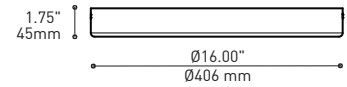

EASY INSTALLATION

- -Heavy duty bracket that mounts on standard junction box
- -Comes with support hooks for easy installation
- -Extra mounting points to reinforce

CANOPY

Spun steel with Chrome finish

SIMPLE

Canopy houses all electrical components for quick assembly

SUSPENSION
60 inch of cable

CANOPY CONFIGURATION

LUMINAIRES	CODE	NB. DE LUM.	WATT MAX.												
			SOURCE LUMINEUSE				DEL		FLUO		HAL		INC		
			DEL	FLUO	HAL	INC	3	6	3	6	3	6	3	6	
VEGA	XBL	3	6	X				33W	66W						
ALVER	MCC	3	6	X			X	12W	24W					180W	360W
ROLO PENDANT	MAD	3	6	X		X		12W	24W			150W	300W		
SPROKET	CFD	3	6	X		X		12W	24W			150W	300W		
MEHA	UAC	3	6	X				12W	24W						
FACET	UFC	3	6	X				12W	24W						
SILENE	JDJ/JDJA/JMJ	3	6	X	X			12W	24W	78W	156W				
FASIL	XB/XBA	3	6	X	X			33W	66W	96W	192W				
DELTA	VDP/VDPA	3	6	X	X			33W	66W	96W	192W				
SENET	XFY	3		X	X			45W		108W					
DELTA	VDX/VDXA	3	6	X	X			45W	90W	108W	216W				
SHAKER	QFI	3		X		X	X	12W				150W		180W	

225 de Liège Ouest, Suite #200
Montréal (QC), Canada H2P 1H4
Tel : 514.385.3515 Fax : 514.385.4169
www.eurekalighting.com

4427