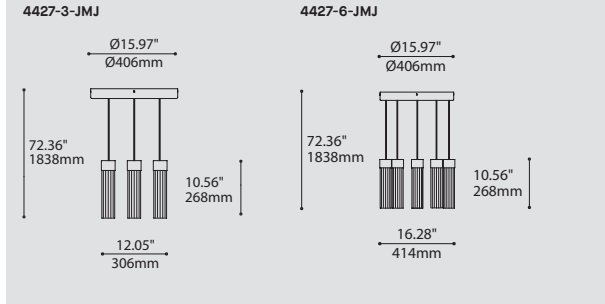

DROP 4427-JMJ

PROJECT PROJÉT
SPEC TYPE
NOTES

FAMILY FAMILLE

ORDERING SPECIFICATION	SPÉCIFICATION DE COMMANDE	CODE
MODEL MODÈLE		
4427-3	DROP 3 (3 X SHADES)	
4427-6	DROP 6 (6 X SHADES)	
SHADE OPTION OPTION D'ABAT-JOUR		JMJ
JMJ	SILENE CLASSIC	
LIGHT SOURCE SOURCE LUMINEUSE		
<small>(WATTAGE, LAMP TYPE, LAMP FORM, BASE TYPE, OTHER INFO)</small>		
CF.D.13	13W, CFL, DOUBLE TWIN TUBE, G24Q1 BASE	
CF.D.18	18W, CFL, DOUBLE TWIN TUBE, G24Q2 BASE	
CF.D.26	26W, CFL, DOUBLE TWIN TUBE, G24Q3 BASE	
LED.4	4W, LED	
COLOR TEMPERATURE TEMPÉRATURE DE COULEUR		
<small>FOR LED ONLY</small>		
30	3000K	
35	3500K	
40	4000K	
VOLTAGE VOLTAGE		
120V	120 VOLT	
277V	277 VOLT	
347V*	347 VOLT	
<small>*ONLY AVAILABLE WITH CF.D.13, CF.D.18, CF.D.26 (NON-DIMMING BALLAST)</small>		
DIMMING OPTION OPTION DE GRADATION		
<small>AVAILABLE WITH CF.D.18 AND CF.D.26 ONLY, MAXIMUM 36" CABLE LENGTH</small>		
DED	LUTRON ECOSYSTEM ELECTRONIC DIMMING BALLAST (ECOSYSTEM DIGITAL LINK WIRING)	
DE3	LUTRON ECOSYSTEM ELECTRONIC DIMMING BALLAST (3-WIRE WIRING)	
<small>FOR LED ONLY</small>		
DV	0-10V DIMMING (120-277V)	
DP	PHASE DIMMING (120V ONLY)	
CABLE CABLE		C
C	CLEAR CABLE, FIELD ADJUSTABLE	
CABLE LENGTH LONGUEUR DE CABLE		
60	60" CABLE (STD LENGTH)	
**	CUSTOM CABLE LENGTH (PLEASE SPECIFY)	
<small>FOR OVERALL LENGTH PLEASE CONTACT YOUR EUREKA REPRESENTATIVE.</small>		
STRUCTURE FINISH FINI STRUCTURE		CHR
CHR	CHROME	
DIFFUSER FINISH FINI DIFFUSEUR		CLR
CLR	CLEAR	