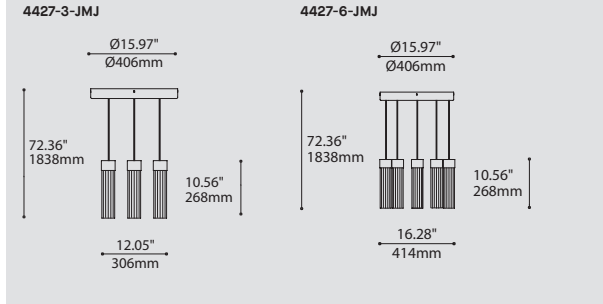

DROP 4427-JMJ

PROJECT PROJET
SPEC TYPE
NOTES

FAMILY FAMILLE

ORDERING SPECIFICATION	SPÉCIFICATION DE COMMANDE	CODE
MODEL MODÈLE		
4427-3	DROP 3 (3 X SHADES)	
4427-6	DROP 6 (6 X SHADES)	
SHADE OPTION OPTION D'ABAT-JOUR		JMJ
JMJ	SILENE CLASSIC	
LIGHT SOURCE SOURCE LUMINEUSE		
<small>(WATTAGE, LAMP TYPE, LAMP FORM, BASE TYPE, OTHER INFO)</small>		
CF.D.13	13W, CFL, DOUBLE TWIN TUBE, G24Q1 BASE	
CF.D.18	18W, CFL, DOUBLE TWIN TUBE, G24Q2 BASE	
CF.D.26	26W, CFL, DOUBLE TWIN TUBE, G24Q3 BASE	
LED.4	4W, LED	
COLOR TEMPERATURE TEMPÉRATURE DE COULEUR		
<small>FOR LED ONLY</small>		
30	3000K	
35	3500K	
40	4000K	
VOLTAGE VOLTAGE		
120V	120 VOLT	
277V	277 VOLT	
347V*	347 VOLT	
<small>*ONLY AVAILABLE WITH CF.D.13, CF.D.18, CF.D.26 (NON-DIMMING BALLAST)</small>		
DIMMING OPTION OPTION DE GRADATION		
<small>AVAILABLE WITH CF.D.18 AND CF.D.26 ONLY, MAXIMUM 36" CABLE LENGTH</small>		
DED	LUTRON ECOSYSTEM ELECTRONIC DIMMING BALLAST (ECOSYSTEM DIGITAL LINK WIRING)	
DE3	LUTRON ECOSYSTEM ELECTRONIC DIMMING BALLAST (3-WIRE WIRING)	
<small>FOR LED ONLY</small>		
DV	0-10V DIMMING (120-277V)	
DP	PHASE DIMMING (120V ONLY)	
CABLE CABLE		C
C	CLEAR CABLE, FIELD ADJUSTABLE	
CABLE LENGTH LONGUEUR DE CABLE		
60	60" CABLE (STD LENGTH)	
**	CUSTOM CABLE LENGTH (PLEASE SPECIFY)	
<small>FOR OVERALL LENGTH PLEASE CONTACT YOUR EUREKA REPRESENTATIVE.</small>		
STRUCTURE FINISH FINI STRUCTURE		CHR
CHR	CHROME	
DIFFUSER FINISH FINI DIFFUSEUR		CLR
CLR	CLEAR	