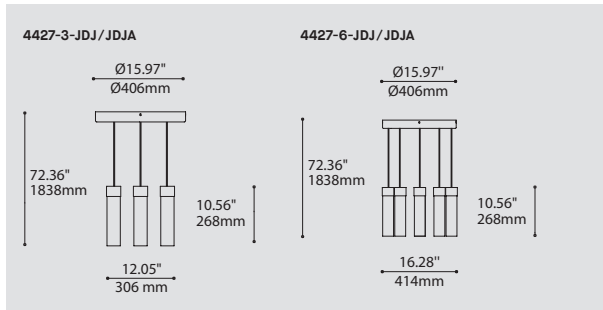

## FAMILY FAMILLE

3156B-JDJ/JDJA

3155B-JDJ/JDJA

4156B-JDJ/JDJA

ORDERING SPECIFICATION	SPÉCIFICATION DE COMMANDE	CODE
<b>MODEL</b> MODÈLE		
4427-3	DROP 3 (3 X SHADES)	
4427-6	DROP 6 (6 X SHADES)	
<b>SHADE OPTION</b> OPTION D'ABAT-JOUR		
JDJ	SILENE CLASSIC	
JDJA	SILENE CLASSIC (CLOSED BOTTOM ACRYLIC DIFFUSER)	
<b>LIGHT SOURCE</b> SOURCE LUMINEUSE		
(WATTAGE, LAMP TYPE, LAMP FORM, BASE TYPE, OTHER INFO)		
CF.D.13	13W, CFL, DOUBLE TWIN TUBE, G24Q1 BASE	
CF.D.18	18W, CFL, DOUBLE TWIN TUBE, G24Q2 BASE	
CF.D.26	26W, CFL, DOUBLE TWIN TUBE, G24Q3 BASE	
LED.4	4W, LED	
<b>COLOR TEMPERATURE</b> TEMPÉRATURE DE COULEUR		
FOR LED ONLY		
30	3000K	
35	3500K	
40	4000K	
<b>VOLTAGE</b> VOLTAGE		
120V	120 VOLT	
277V	277 VOLT	
347V*	347 VOLT	
*ONLY AVAILABLE WITH CF.D.13, CF.D.18, CF.D.26 (NON-DIMMING BALLAST)		
<b>DIMMING OPTION</b> OPTION DE GRADATION		
AVAILABLE WITH CF.D.18 AND CF.D.26 ONLY, MAXIMUM 36" CABLE LENGTH		
DED	LUTRON ECOSYSTEM ELECTRONIC DIMMING BALLAST (ECOSYSTEM DIGITAL LINK WIRING)	
DE3	LUTRON ECOSYSTEM ELECTRONIC DIMMING BALLAST (3-WIRE WIRING)	
FOR LED ONLY		
DV	0-10V DIMMING (120-277V)	
DP	PHASE DIMMING (120V ONLY)	
<b>CABLE</b> CABLE		<b>C</b>
C	CLEAR CABLE, FIELD ADJUSTABLE	
<b>CABLE LENGTH</b> LONGUEUR DE CABLE		
60	60" CABLE (STD LENGTH)	
**	CUSTOM CABLE LENGTH (PLEASE SPECIFY)	
FOR OVERALL LENGTH PLEASE CONTACT YOUR EUREKA REPRESENTATIVE.		
<b>STRUCTURE FINISH</b> FINI STRUCTURE		<b>CHR</b>
CHR	CHROME	
<b>DIFFUSER FINISH</b> FINI DIFFUSEUR		
JDJ		
WH	WHITE	
FRO	FROSTED	
JDJA		
WH	WHITE	