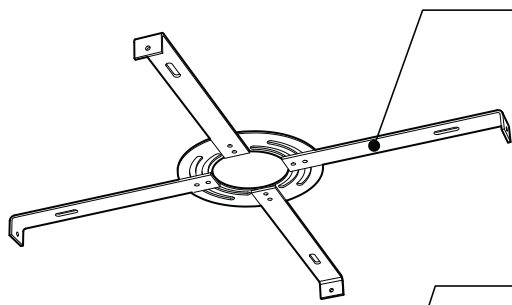

DROP 4427-CFD

PROJECT PROJET
SPEC TYPE
NOTES

ORDERING SPECIFICATION	SPÉCIFICATION DE COMMANDE	CODE
MODEL MODÈLE		
4427-3	DROP 3 (3 X SHADES)	
4427-6	DROP 6 (6 X SHADES)	
SHADE OPTION OPTION D'ABAT-JOUR		CFD
CFD	SPROCKET	
LIGHT SOURCE SOURCE LUMINEUSE		
<small>(WATTAGE, LAMP TYPE, LAMP FORM, BASE TYPE, OTHER INFO)</small>		
BIPIN.50	50W, HAL, BIPIN, GY6.35 BASE	
LED.4	4W, LED	
COLOR TEMPERATURE TEMPÉRATURE DE COULEUR		
<small>FOR LED ONLY</small>		
30	3000K	
35	3500K	
40	4000K	
VOLTAGE VOLTAGE		
120V	120 VOLT	
277V	277 VOLT	
DIMMING OPTION OPTION DE GRADATION		
<small>FOR LED ONLY</small>		
DV	0-10V DIMMING (120-277V)	
DP	PHASE DIMMING (120V ONLY)	
CABLE CABLE		C
C	CLEAR CABLE, FIELD ADJUSTABLE	
CABLE LENGTH LONGUEUR DE CABLE		
60	60" CABLE (STD LENGTH)	
**	CUSTOM CABLE LENGTH (PLEASE SPECIFY)	
<small>FOR OVERALL LENGTH PLEASE CONTACT YOUR EUREKA REPRESENTATIVE.</small>		
STRUCTURE FINISH FINI STRUCTURE		CHR
CHR	CHROME	
DIFFUSER FINISH FINI DIFFUSEUR		CLR
CLR	CLEAR	

PRODUCT CHARACTERISTICS CARACTÉRISTIQUES DU PRODUIT

BIM **DIM** **IES** **LED**

DESIGN:	Drop is a beautiful chrome canopy platform designed to suspend groups of 3 or 6 selected fixtures.
INSTALLATION:	Mounts on standard junction boxes, and comes with support hook for easy installation.
LIGHT SOURCE:	LED and other light sources with dimming available.
STRUCTURE:	Spun steel with a chrome finish.
CERTIFIED:	c-CSA-us
CONCEPTION:	Drop est une jolie plate-forme chromée pour 3 ou 6 suspensions de luminaires sélectionnés.
INSTALLATION:	Des crochets de support sont fournis pour faciliter l'installation sur une boîte de jonction standard.
SOURCE LUMINEUSE:	DEL et autres sources lumineuses avec options de gradation offertes.
STRUCTURE:	Pavillon en acier repoussé et chromé.
CERTIFIÉ:	c-CSA-us

EASY INSTALLATION

- Heavy duty bracket that mounts on standard junction box
- Comes with support hooks for easy installation
- Extra mounting points to reinforce

CANOPY

Spun steel with Chrome finish

SIMPLE