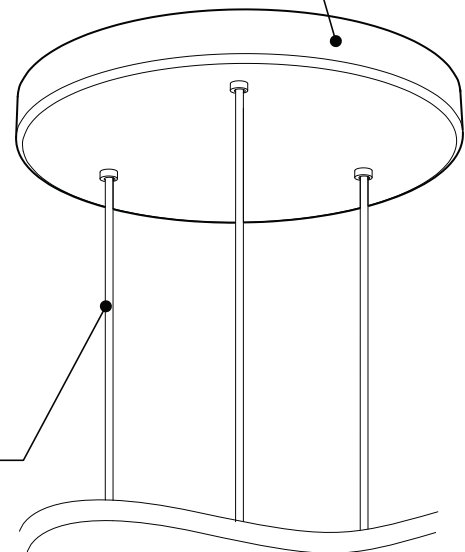

PRODUCT CHARACTERISTICS CARACTÉRISTIQUES DU PRODUIT

BIM **DIM** **IES** **LED**

DESIGN:	Drop is a beautiful chrome canopy platform designed to suspend groups of 3 or 6 selected fixtures.
INSTALLATION:	Mounts on standard junction boxes, and comes with support hook for easy installation.
LIGHT SOURCE:	LED and other light sources with dimming available.
STRUCTURE:	Spun steel with a chrome finish.
CERTIFIED:	c-CSA-us
CONCEPTION:	Drop est une jolie plate-forme chromée pour 3 ou 6 suspensions de luminaires sélectionnés.
INSTALLATION:	Des crochets de support sont fournis pour faciliter l'installation sur une boîte de jonction standard.
SOURCE LUMINEUSE:	DEL et autres sources lumineuses avec options de gradation offertes.
STRUCTURE:	Pavillon en acier repoussé et chromé.
CERTIFIÉ:	c-CSA-us

EASY INSTALLATION

- Heavy duty bracket that mounts on standard junction box
- Comes with support hooks for easy installation
- Extra mounting points to reinforce

CANOPY

Spun steel with Chrome finish

SIMPLE

Canopy houses all electrical components for quick assembly

SUSPENSION
60 inch of cable

CANOPY CONFIGURATION

LUMINAIRES	CODE	NB. DE LUM.	WATT MAX.												
			SOURCE LUMINEUSE				DEL		FLUO		HAL		INC		
			DEL	FLUO	HAL	INC	3	6	3	6	3	6	3	6	
VEGA	XBL	3	6	X				33W	66W						
ALVER	MCC	3	6	X			X	12W	24W					180W	360W
ROLO PENDANT	MAD	3	6	X		X		12W	24W			150W	300W		
SPROKET	CFD	3	6	X		X		12W	24W			150W	300W		
MEHA	UAC	3	6	X				12W	24W						
FACET	UFC	3	6	X				12W	24W						
SILENE	JDJ/JDJA/JMJ	3	6	X	X			12W	24W	78W	156W				
FASIL	XB/XBA	3	6	X	X			33W	66W	96W	192W				
DELTA	VDP/VDPA	3	6	X	X			33W	66W	96W	192W				
SENET	XFY	3		X	X			45W		108W					
DELTA	VDX/VDXA	3	6	X	X			45W	90W	108W	216W				
SHAKER	QFI	3		X		X	X	12W				150W		180W	