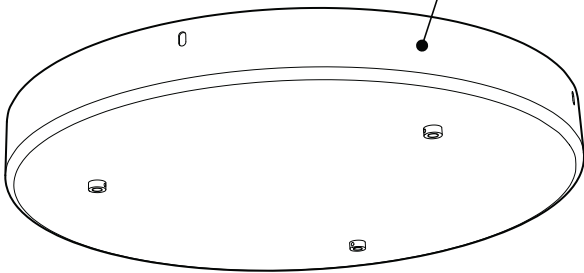

DROP 4427-CFD

PROJECT PROJET
SPEC TYPE
NOTES

ORDERING SPECIFICATION	SPÉCIFICATION DE COMMANDE	CODE
MODEL MODÈLE		
4427-3	DROP 3 (3 X SHADES)	
4427-6	DROP 6 (6 X SHADES)	
SHADE OPTION OPTION D'ABAT-JOUR		CFD
CFD	SPROCKET	
LIGHT SOURCE SOURCE LUMINEUSE		
<small>(WATTAGE, LAMP TYPE, LAMP FORM, BASE TYPE, OTHER INFO)</small>		
BIPIN.50	50W, HAL, BIPIN, GY6.35 BASE	
LED.4	4W, LED	
COLOR TEMPERATURE TEMPÉRATURE DE COULEUR		
<small>FOR LED ONLY</small>		
30	3000K	
35	3500K	
40	4000K	
VOLTAGE VOLTAGE		
120V	120 VOLT	
277V	277 VOLT	
DIMMING OPTION OPTION DE GRADATION		
<small>FOR LED ONLY</small>		
DV	0-10V DIMMING (120-277V)	
DP	PHASE DIMMING (120V ONLY)	
CABLE CABLE		C
C	CLEAR CABLE, FIELD ADJUSTABLE	
CABLE LENGTH LONGUEUR DE CABLE		
60	60" CABLE (STD LENGTH)	
**	CUSTOM CABLE LENGTH (PLEASE SPECIFY)	
<small>FOR OVERALL LENGTH PLEASE CONTACT YOUR EUREKA REPRESENTATIVE.</small>		
STRUCTURE FINISH FINI STRUCTURE		CHR
CHR	CHROME	
DIFFUSER FINISH FINI DIFFUSEUR		CLR
CLR	CLEAR	

PRODUCT CHARACTERISTICS CARACTÉRISTIQUES DU PRODUIT

BIM **DIM** **IES** **LED**

DESIGN:	Drop is a beautiful chrome canopy platform designed to suspend groups of 3 or 6 selected fixtures.
INSTALLATION:	Mounts on standard junction boxes, and comes with support hook for easy installation.
LIGHT SOURCE:	LED and other light sources with dimming available.
STRUCTURE:	Spun steel with a chrome finish.
CERTIFIED:	c-CSA-us
CONCEPTION:	Drop est une jolie plate-forme chromée pour 3 ou 6 suspensions de luminaires sélectionnés.
INSTALLATION:	Des crochets de support sont fournis pour faciliter l'installation sur une boîte de jonction standard.
SOURCE LUMINEUSE:	DEL et autres sources lumineuses avec options de gradation offertes.
STRUCTURE:	Pavillon en acier repoussé et chromé.
CERTIFIÉ:	c-CSA-us

EASY INSTALLATION

- Heavy duty bracket that mounts on standard junction box
- Comes with support hooks for easy installation
- Extra mounting points to reinforce

CANOPY

Spun steel with Chrome finish

SIMPLE