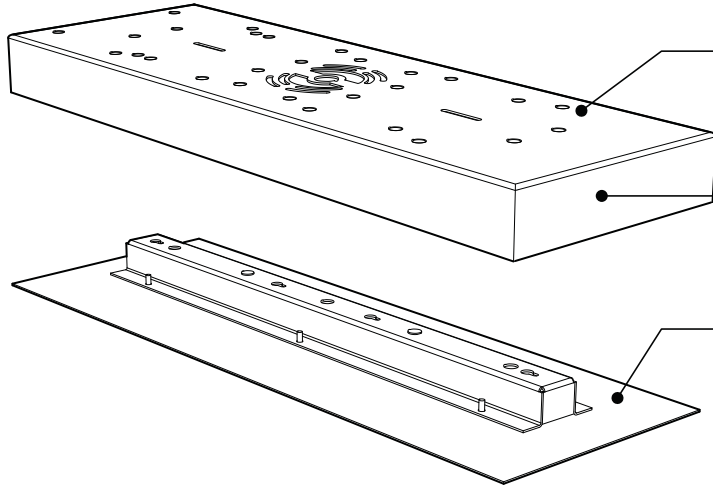

PRATIQUE

Trous de montages supplémentaires pour soutenir une grande charge et pour subvenir aux différents types d'éclairages

CONCEPTION

Luxeux pavillon rectangulaire en acier chromé réfléchissant votre environnement ambiant

INSTALLATION

Panneau frontale amovible aidant à l'installation et à l'entretien