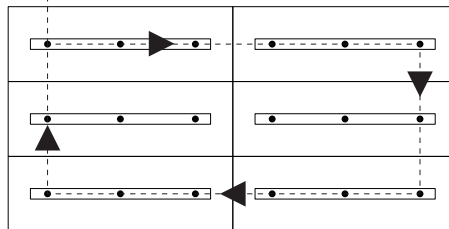

Multiple Canopy Configuration
with equal spacing and single Power Source*
- No limit to number of canopies
*Possible by electrician