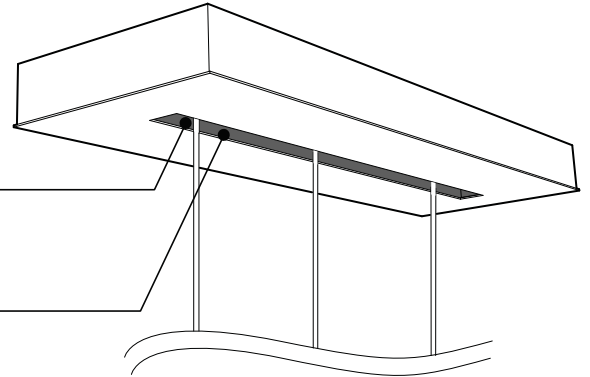

SECTION CENTRALE

Pièce noire matte servant à camoufler les supports