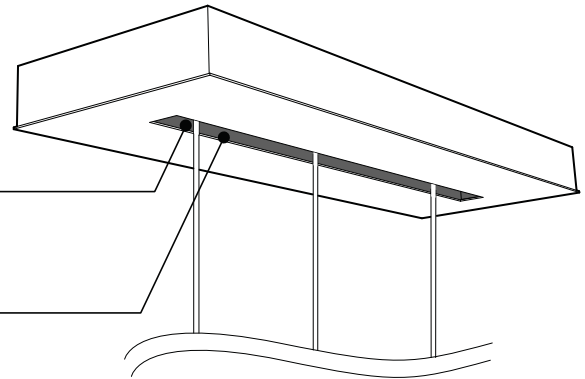

CENTRAL CHANNEL

Matte black narrow recess to hide all mounting hardware