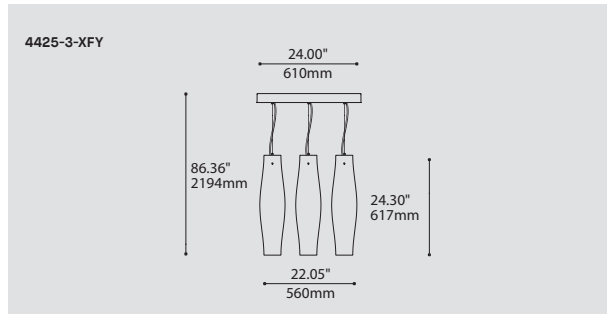

ORDERING SPECIFICATION SPÉCIFICATION DE COMMANDE

CODE

MODEL MODÈLE

4425-3

4425-3 ARRAY 3 (3 X SHADES)

SHADE OPTION OPTION D'ABAT-JOUR

XFY

XFY SENET

LIGHT SOURCE SOURCE LUMINEUSE

(WATTAGE, LAMP TYPE, LAMP FORM, BASE TYPE, OTHER INFO)

CF.L.36 36W, CFL, LONG TWIN TUBE T5, 2G11 BASE

LED REGULAR OUTPUT

LED.HO HIGH OUTPUT

COLOR TEMPERATURE TEMPÉRATURE DE COULEUR

FOR LED ONLY

30 3000K

35 3500K

40 4000K

VOLTAGE VOLTAGE

120V 120 VOLT

277V 277 VOLT

DIMMING OPTION OPTION DE GRADATION

FOR LED ONLY

DV 0-10V DIMMING (120-277V)

CABLE CABLE

AC

AC AIRCRAFT MOUNTING & CLEAR CABLE, FIELD ADJUSTABLE

CABLE LENGTH LONGUEUR DE CABLE

60 60" AIRCRAFT CABLE (STD LENGTH)

** CUSTOM AIRCRAFT CABLE LENGTH (PLEASE SPECIFY)

FOR OVERALL LENGTH PLEASE CONTACT YOUR EUREKA REPRESENTATIVE.

STRUCTURE FINISH FINI STRUCTURE

CHR

CHR CHROME

DIFFUSER FINISH FINI DIFFUSEUR

WH

WH WHITE

PRODUCT CHARACTERISTICS CARACTÉRISTIQUES DU PRODUIT

BIM **DIM** **IES** **LED**

DESIGN:

Array is a rectangular chrome canopy with a narrow recessed opening, from which, 3 fixtures emerge. Array can be ganged together to create an evenly spaced field of fixtures. Mounts on standard junction boxes with additional mounting holes in the ceiling. Array's front panel removes for easy access and installation and comes with safety hooks for support during installation.

INSTALLATION:

LIGHT SOURCE:

For use with LED and other light sources and dimming is available.

STRUCTURE:

Die folded, chrome plated steel canopy with matte black central channel to hide mounting hardware.

CERTIFIED:

c-CSA-us

CONCEPTION:

Array est un pavillon rectangulaire chromé comportant une mince ouverture encastrée de laquelle émergent 3 luminaires. Ce design peut être multiplié pour créer des îlots de luminaires équidistants.

INSTALLATION:

Installation sur une boîte de jonction standard. Le pavillon inclus des trous de montage supplémentaires. Un panneau frontal amovible et des crochets de sûreté aident à l'installation et à l'entretien.

SOURCE LUMINEUSE:

DEL et autres sources lumineuses conventionnelles offertes avec des options de gradation.

STRUCTURE:

Acier plié avec une finition extérieure chromée et section encastrée noire mate pour camoufler les supports.

CERTIFIÉ:

c-CSA-us