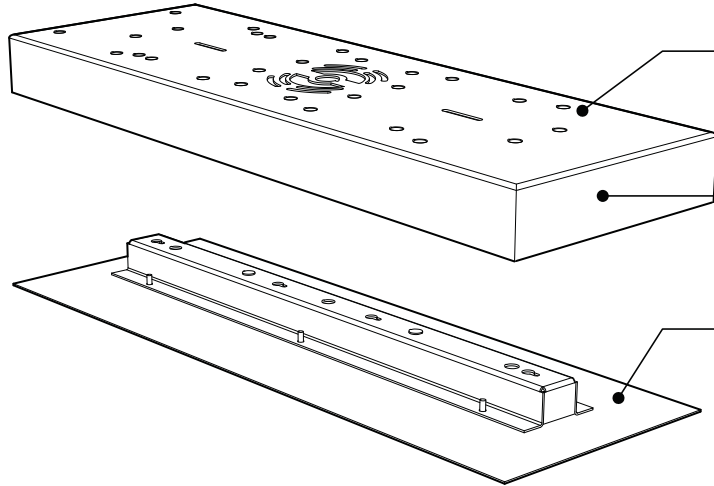

PRATIQUE

Trous de montages supplémentaires pour soutenir une grande charge et pour subvenir aux différents types d'éclairages

CONCEPTION

Luxeux pavillon rectangulaire en acier chromé réfléchissant votre environnement ambiant

INSTALLATION

Panneau frontale amovible aidant à l'installation et à l'entretien