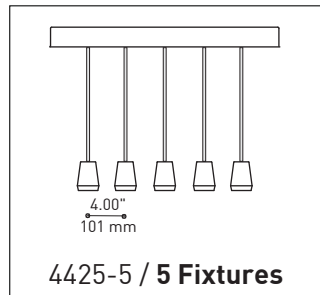

CANOPY CONFIGURATIONS