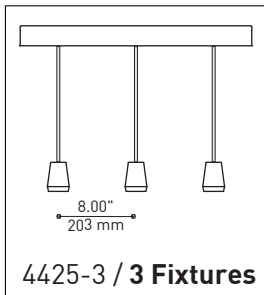

CANOPY CONFIGURATIONS