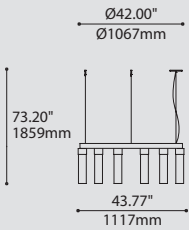

SHADE QUANTITY 6X

4424D-42-JDJ / JDJA