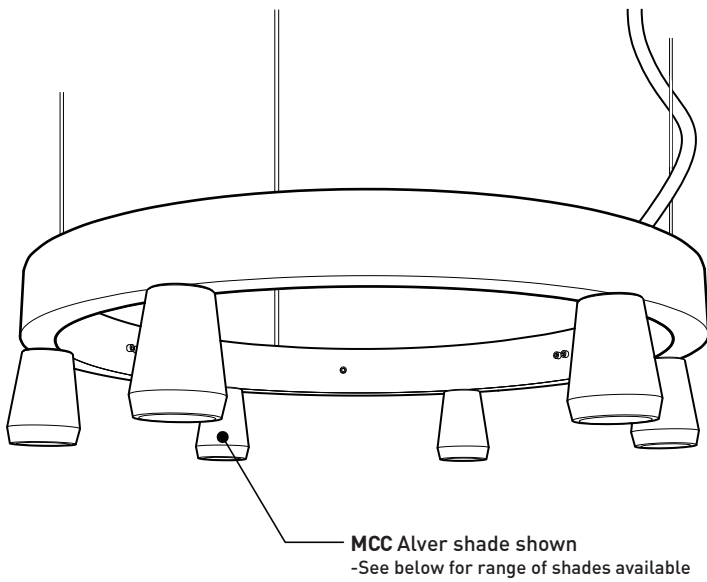

RING SIZE OPTIONS

ALSO AVAILABLE IN INDIRECT ILLUMINATION

INSIDE COVER
3 Rolled Steel cover plates coated in matte black polyester powder

SEAMLESS OUTER RING
Extruded aluminum ring rolled, welded and Buffed
- Coated in black polyester powder

DISCREET BLACK SCREW ON BLACK SURFACE
- ALLOW EASY ACCESS

FITTURE	CODE	Ø 22	Ø 42	LIGHT SOURCE			MAX. WATTAGE										
				LED	HAL	INC	LED			HAL			INC				
							DIRECT	INDIRECT	3	6	9	3	6	9	3	6	9
ALVER	MCC	6	6-9	X		X		X	12W	24W	36W				180W	360W	540W
SPROKET	CFD	6	6-9	X	X			X	12W	24W	36W	150W	300W	450W			
SLIM STACK	SLS	6	6-9	X	X	X			12W	24W	36W	150W	300W	450W	150W	300W	450W
STUBBY STACK	STS	6	6-9	X	X	X			12W	24W	36W	150W	300W	450W	150W	300W	450W
SILENE	JDJ/JDJA/JMJ	6	6-9	X	X	X		X	12W	24W	36W	150W	300W	450W	300W	600W	900W
GALLERY	NAH	6	6-9		X	X						150W	300W	450W	300W	600W	900W
SHAKER	QFI	6	6-9	X		X			12W	24W	36W				180W	360W	540W
KISIS	NFM	NA	6	X		X			24W	48W	72W				300W	600W	900W

225 de Liège Ouest, Suite #200
Montréal (QC), Canada H2P 1H4
Tel : 514.385.3515 Fax : 514.385.4169
www.eurekalighting.com

4424