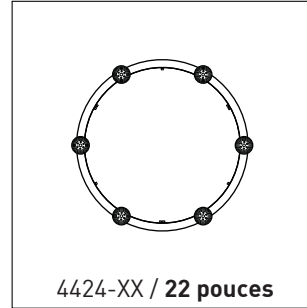

Luminaire illustré: MCC Alver
-Voir le tableau ci-bas
pour les différents choix de luminaires

Formats disponibles

OFFERT EN ILLUMINATION DIRECTE ET INDIRECTE

COUVERCLE INTÉRIEUR
Composé de 3 couvercles d'acier recouvert de peinture en poudre de polyester noir mat

ANNEAU EXTÉRIEUR
Anneau en aluminium extrudé, cintré et poli
Recouvert de peinture en poudre de polyester noir mat

VIS DISCRÈTE DE COULEUR NOIRE SUR SURFACE NOIRE

LUMINAIRES	CODE	Ø 22	Ø 42	SOURCE LUMINEUSE			WATT MAX.										
				DEL	HAL	INC	DEL			HAL			INC				
							3	6	9	3	6	9	3	6	9		
ALVER	MCC	6	6-9	X		X	Toujours disponible	X	12W	24W	36W				180W	360W	540W
SPROKET	CFD	6	6-9	X	X			X	12W	24W	36W	150W	300W	450W			
SLIM STACK	SLS	6	6-9	X	X	X			12W	24W	36W	150W	300W	450W	150W	300W	450W
STUBBY STACK	STS	6	6-9	X	X	X			12W	24W	36W	150W	300W	450W	150W	300W	450W
SILENE	JDJ/JDJA/JMJ	6	6-9	X	X	X		X	12W	24W	36W	150W	300W	450W	300W	600W	900W
GALLERY	NAH	6	6-9		X	X						150W	300W	450W	300W	600W	900W
SHAKER	QFI	6	6-9	X		X			12W	24W	36W				180W	360W	540W
KISIS	NFM	NA	6	X		X			24W	48W	72W				300W	600W	900W

225 de Liège Ouest, Suite #200
Montréal (QC), Canada H2P 1H4
Tel : 514.385.3515 Fax : 514.385.4169
www.eurekalighting.com

4424