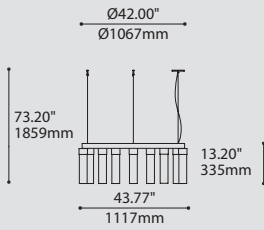

4424I-42-JDJ / JDJA

4424I-42-JDJ / JDJA

ORDERING SPECIFICATION SPÉCIFICATION DE COMMANDE

CODE

MODEL MODÈLE

4424D-42-JDJ RING SILENE CLASSIC 42" DIRECT
4424I-42-JDJ RING SILENE CLASSIC 42" INDIRECT
4424D-42-JDJA RING SILENE CLASSIC 42" DIRECT (CLOSED ACRYLIC DIFFUSER)
4424I-42-JDJA RING SILENE CLASSIC 42" INDIRECT (CLOSED ACRYLIC DIFFUSER)