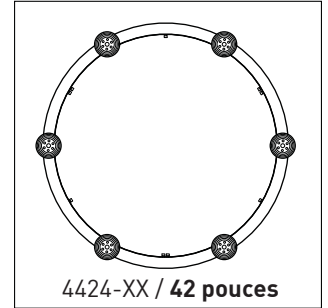

Luminaire illustré: MCC Alver
-Voir le tableau ci-bas
pour les différents choix de luminaires

Formats disponibles

OFFERT EN ILLUMINATION DIRECTE ET INDIRECTE

COUVERCLE INTÉRIEUR
Composé de 3 couvercles d'acier recouvert de peinture en poudre de polyester noir mat

ANNEAU EXTÉRIEUR
Anneau en aluminium extrudé, cintré et poli
Recouvert de peinture en poudre de polyester noir mat

VIS DISCRÈTE DE COULEUR NOIRE SUR SURFACE NOIRE

LUMINAIRES	CODE	Ø 22	Ø 42	SOURCE LUMINEUSE			WATT MAX.										
				DEL	HAL	INC	DEL			HAL			INC				
							3	6	9	3	6	9	3	6	9		
ALVER	MCC	6	6-9	X		X	Toujours disponible	X	12W	24W	36W				180W	360W	540W
SPROKET	CFD	6	6-9	X	X			X	12W	24W	36W	150W	300W	450W			
SLIM STACK	SLS	6	6-9	X	X	X			12W	24W	36W	150W	300W	450W	150W	300W	450W
STUBBY STACK	STS	6	6-9	X	X	X			12W	24W	36W	150W	300W	450W	150W	300W	450W
SILENE	JDJ/JDJA/JMJ	6	6-9	X	X	X		X	12W	24W	36W	150W	300W	450W	300W	600W	900W
GALLERY	NAH	6	6-9		X	X						150W	300W	450W	300W	600W	900W
SHAKER	QFI	6	6-9	X		X			12W	24W	36W				180W	360W	540W
KISIS	NFM	NA	6	X		X			24W	48W	72W				300W	600W	900W

225 de Liège Ouest, Suite #200
Montréal (QC), Canada H2P 1H4
Tel : 514.385.3515 Fax : 514.385.4169
www.eurekalighting.com

4424