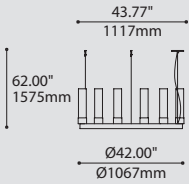

4424I-42-JDJ / JDJA

4424I-42-JDJ / JDJA

ORDERING SPECIFICATION SPÉCIFICATION DE COMMANDE

CODE

MODEL MODÈLE

4424D-42-JDJ RING SILENE CLASSIC 42" DIRECT
4424I-42-JDJ RING SILENE CLASSIC 42" INDIRECT
4424D-42-JDJA RING SILENE CLASSIC 42" DIRECT (CLOSED ACRYLIC DIFFUSER)
4424I-42-JDJA RING SILENE CLASSIC 42" INDIRECT (CLOSED ACRYLIC DIFFUSER)