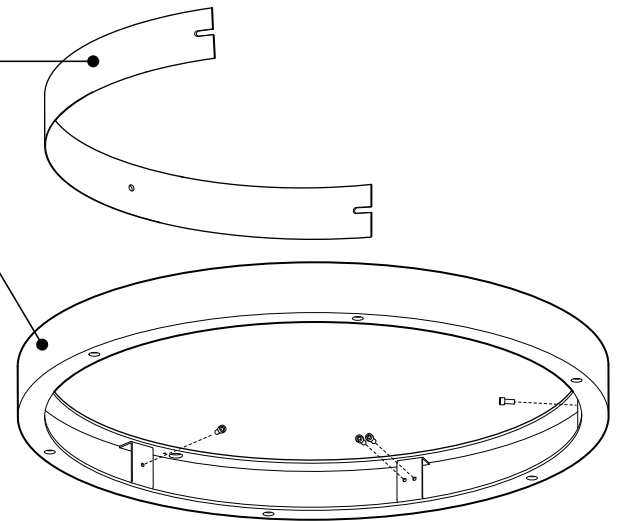

PRODUCT CHARACTERISTICS CARACTÉRISTIQUES DU PRODUIT

BIM **DIM** **IES** **LED**

DESIGN: Fill larger spaces using our elegant, round chandelier platform. Elementary ring concept allows you to create a 42" circular arrangement of selected fixtures.

INSTALLATION: Mounts with three suspension points on the ceiling and fixtures come pre-assembled to ring structure. Glass shade installation is required.

LIGHT SOURCE: LED, halogen and incandescent light sources can be specified in both direct or indirect orientations and dimming is available.

STRUCTURE: Rolled extruded aluminum ring and steel cover plates are coated in black polyester powder finish.

CERTIFIED: c-CSA-us

RING SIZE OPTIONS

ALSO AVAILABLE IN INDIRECT ILLUMINATION

INSIDE COVER
3 Rolled Steel cover plates coated in matte black polyester powder

SEAMLESS OUTER RING
Extruded aluminum ring rolled, welded and Buffed
- Coated in black polyester powder

DISCREET BLACK SCREW ON BLACK SURFACE
- ALLOW EASY ACCESS

FITTURE	CODE	Ø 22	Ø 42	LIGHT SOURCE			MAX. WATTAGE										
				LED	HAL	INC	LED			HAL			INC				
							DIRECT	INDIRECT	3	6	9	3	6	9	3	6	9
ALVER	MCC	6	6-9	X		X		X	12W	24W	36W				180W	360W	540W
SPROKET	CFD	6	6-9	X	X			X	12W	24W	36W	150W	300W	450W			
SLIM STACK	SLS	6	6-9	X	X	X			12W	24W	36W	150W	300W	450W	150W	300W	450W
STUBBY STACK	STS	6	6-9	X	X	X			12W	24W	36W	150W	300W	450W	150W	300W	450W
SILENE	JDJ/JDJA/JMJ	6	6-9	X	X	X		X	12W	24W	36W	150W	300W	450W	300W	600W	900W
GALLERY	NAH	6	6-9		X	X						150W	300W	450W	300W	600W	900W
SHAKER	QFI	6	6-9	X		X			12W	24W	36W				180W	360W	540W
KISIS	NFM	NA	6	X		X			24W	48W	72W				300W	600W	900W