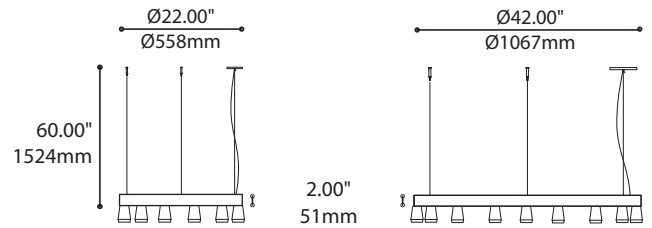

RING SIZE OPTIONS