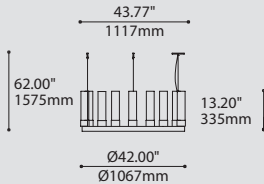

4424I-42-JDJ / JDJA

4424I-42-JDJ / JDJA

ORDERING SPECIFICATION SPÉCIFICATION DE COMMANDE

CODE

MODEL MODÈLE

4424D-42-JDJ RING SILENE CLASSIC 42" DIRECT
4424I-42-JDJ RING SILENE CLASSIC 42" INDIRECT
4424D-42-JDJA RING SILENE CLASSIC 42" DIRECT (CLOSED ACRYLIC DIFFUSER)
4424I-42-JDJA RING SILENE CLASSIC 42" INDIRECT (CLOSED ACRYLIC DIFFUSER)