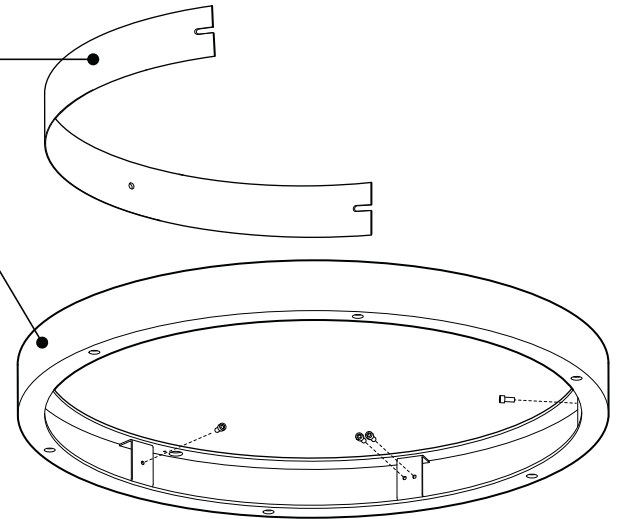

FITTURE	CODE	Ø 22	Ø 42	LIGHT SOURCE			MAX. WATTAGE										
				LED	HAL	INC	LED			HAL			INC				
							DIRECT	INDIRECT	3	6	9	3	6	9	3	6	9
ALVER	MCC	6	6-9	X		X		X	12W	24W	36W				180W	360W	540W
SPROKET	CFD	6	6-9	X	X			X	12W	24W	36W	150W	300W	450W			
SLIM STACK	SLS	6	6-9	X	X	X			12W	24W	36W	150W	300W	450W	150W	300W	450W
STUBBY STACK	STS	6	6-9	X	X	X			12W	24W	36W	150W	300W	450W	150W	300W	450W
SILENE	JDJ/JDJA/JMJ	6	6-9	X	X	X		X	12W	24W	36W	150W	300W	450W	300W	600W	900W
GALLERY	NAH	6	6-9		X	X						150W	300W	450W	300W	600W	900W
SHAKER	QFI	6	6-9	X		X			12W	24W	36W				180W	360W	540W
KISIS	NFM	NA	6	X		X			24W	48W	72W				300W	600W	900W

225 de Liège Ouest, Suite #200
Montréal (QC), Canada H2P 1H4
Tel : 514.385.3515 Fax : 514.385.4169
www.eurekalighting.com

4424