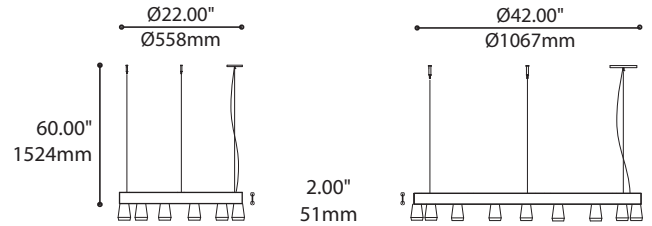

## PRODUCT CHARACTERISTICS CARACTÉRISTIQUES DU PRODUIT

**BIM** **DIM** **IES** **LED**

**DESIGN:** Fill larger spaces using our elegant, round chandelier platform. Elementary ring concept allows you to create a 42" circular arrangement of selected fixtures.

### RING SIZE OPTIONS