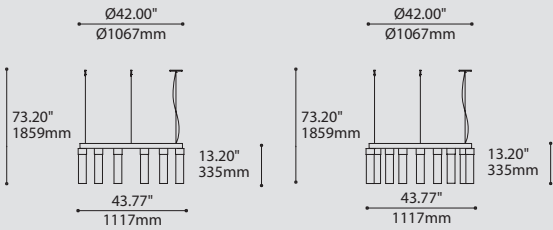

SHADE QUANTITY 6X

SHADE QUANTITY 9X

4424D-42-JDJ / JDJA

4424D-42-JDJ / JDJA

4424I-42-JDJ / JDJA

4424I-42-JDJ / JDJA