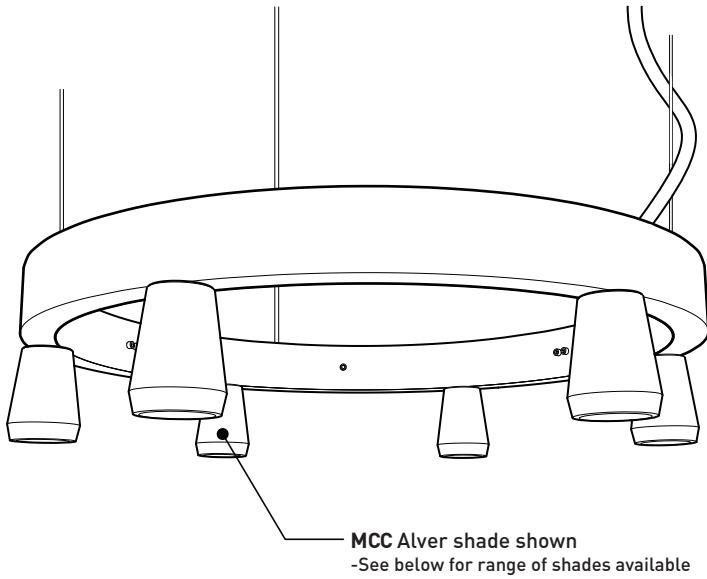

RING SIZE OPTIONS

ALSO AVAILABLE IN INDIRECT ILLUMINATION

INSIDE COVER
3 Rolled Steel cover plates coated in matte black polyester powder

SEAMLESS OUTER RING
Extruded aluminum ring rolled, welded and Buffed
- Coated in black polyester powder

DISCREET BLACK SCREW ON BLACK SURFACE
- ALLOW EASY ACCESS

FITTURE	CODE	Ø 22	Ø 42	LIGHT SOURCE			MAX. WATTAGE										
				LED	HAL	INC	LED			HAL			INC				
							DIRECT	INDIRECT	3	6	9	3	6	9	3	6	9
ALVER	MCC	6	6-9	X		X		X	12W	24W	36W				180W	360W	540W
SPROKET	CFD	6	6-9	X	X			X	12W	24W	36W	150W	300W	450W			
SLIM STACK	SLS	6	6-9	X	X	X			12W	24W	36W	150W	300W	450W	150W	300W	450W
STUBBY STACK	STS	6	6-9	X	X	X			12W	24W	36W	150W	300W	450W	150W	300W	450W
SILENE	JDJ/JDJA/JMJ	6	6-9	X	X	X		X	12W	24W	36W	150W	300W	450W	300W	600W	900W
GALLERY	NAH	6	6-9		X	X						150W	300W	450W	300W	600W	900W
SHAKER	QFI	6	6-9	X		X			12W	24W	36W				180W	360W	540W
KISIS	NFM	NA	6	X		X			24W	48W	72W				300W	600W	900W

225 de Liège Ouest, Suite #200
Montréal (QC), Canada H2P 1H4
Tel : 514.385.3515 Fax : 514.385.4169
www.eurekalighting.com

4424