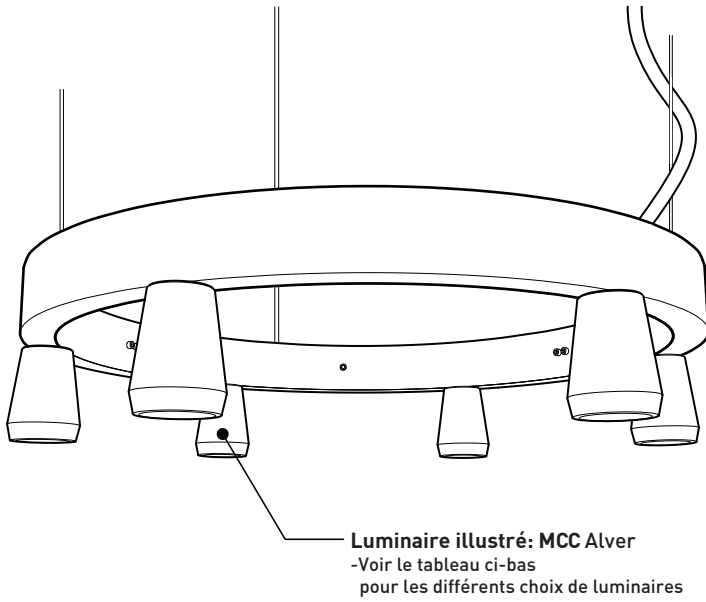

Formats disponibles

OFFERT EN ILLUMINATION DIRECTE ET INDIRECTE

COUVERCLE INTÉRIEUR
Composé de 3 couvercles d'acier recouvert de peinture en poudre de polyester noir mat

ANNEAU EXTÉRIEUR
Anneau en aluminium extrudé, cintré et poli
Recouvert de peinture en poudre de polyester noir mat

VIS DISCRÈTE DE COULEUR NOIRE SUR SURFACE NOIRE

LUMINAIRES	CODE	Ø 22	Ø 42	SOURCE LUMINEUSE			WATT MAX.										
				DEL	HAL	INC	DEL			HAL			INC				
							3	6	9	3	6	9	3	6	9		
ALVER	MCC	6	6-9	X		X	Toujours disponible	X	12W	24W	36W				180W	360W	540W
SPROKET	CFD	6	6-9	X	X			X	12W	24W	36W	150W	300W	450W			
SLIM STACK	SLS	6	6-9	X	X	X			12W	24W	36W	150W	300W	450W	150W	300W	450W
STUBBY STACK	STS	6	6-9	X	X	X			12W	24W	36W	150W	300W	450W	150W	300W	450W
SILENE	JDJ/JDJA/JMJ	6	6-9	X	X	X		X	12W	24W	36W	150W	300W	450W	300W	600W	900W
GALLERY	NAH	6	6-9		X	X						150W	300W	450W	300W	600W	900W
SHAKER	QFI	6	6-9	X		X			12W	24W	36W				180W	360W	540W
KISIS	NFM	NA	6	X		X			24W	48W	72W				300W	600W	900W

225 de Liège Ouest, Suite #200
Montréal (QC), Canada H2P 1H4
Tel : 514.385.3515 Fax : 514.385.4169
www.eurekalighting.com

4424