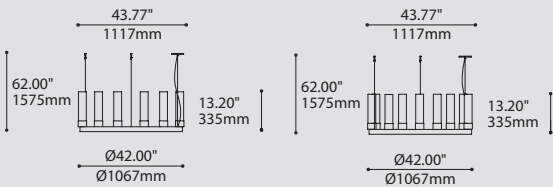

## ORDERING SPECIFICATION SPÉCIFICATION DE COMMANDE

CODE

MODEL MODÈLE

4424D-42-JDJ RING SILENE CLASSIC 42" DIRECT  
 4424I-42-JDJ RING SILENE CLASSIC 42" INDIRECT  
 4424D-42-JDJA RING SILENE CLASSIC 42" DIRECT (CLOSED ACRYLIC DIFFUSER)  
 4424I-42-JDJA RING SILENE CLASSIC 42" INDIRECT (CLOSED ACRYLIC DIFFUSER)