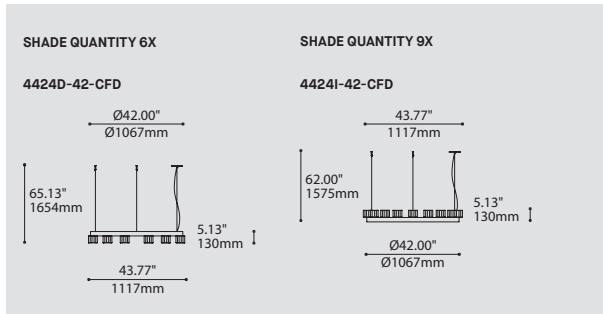

RING 4424-42-CFD

PROJECT PROJÉT
SPEC TYPE
NOTES

ORDERING SPECIFICATION	SPÉCIFICATION DE COMMANDE	CODE
MODEL MODÈLE		
4424D-42-CFD	RING SPROCKET 42" DIRECT	
4424I-42-CFD	RING SPROCKET 42" INDIRECT	
SHADE QUANTITY QUANTITÉ D'ABAT-JOUR		
6 OR 9 SHADES ON 42" RING		
6	6 X SHADES	
9	9 X SHADES	
LIGHT SOURCE SOURCE LUMINEUSE		
(WATTAGE, LAMP TYPE, LAMP FORM, BASE TYPE, OTHER INFO)		
BIPIN.50	50W, HAL, BIPIN, GY6.35 BASE	
LED.4	4W, LED	
COLOR TEMPERATURE TEMPÉRATURE DE COULEUR		
FOR LED ONLY		
30	3000K	
35	3500K	
40	4000K	
VOLTAGE VOLTAGE		
120V	120 VOLT	
277V	277 VOLT	
DIMMING OPTION OPTION DE GRADATION		
FOR LED ONLY		
DV	0-10V DIMMING (120-277V)	
DP	PHASE DIMMING (120V ONLY)	
LED DIMMING DRIVER IS STANDARD IN THIS PRODUCT, PLEASE SPECIFY YOUR DIMMING TYPE.		
CABLE CABLE		AC
AC	AIRCRAFT MOUNTING & CLEAR CABLE, FIELD ADJUSTABLE	
CABLE LENGTH LONGUEUR DE CABLE		
60	60" AIRCRAFT CABLE (STD LENGTH)	
**	CUSTOM AIRCRAFT CABLE LENGTH (PLEASE SPECIFY)	
FOR OVERALL LENGTH PLEASE CONTACT YOUR EUREKA REPRESENTATIVE.		
MOUNTING MONTAGE		RC
RC	ROUND CANOPY / PAVILLON ROND FOR INC & HAL: 1.00" CANOPY (2401E) FOR LED: 1.75" CANOPY (2405H)	
CANOPY FINISH FINI PAVILLON		
WHE*	WHITE FINE TEXTURE *IF NO FINISH IS SELECTED, CANOPY WILL BE CHROME	
STRUCTURE FINISH FINI STRUCTURE		BLK
BLK	BLACK	
DIFFUSER FINISH FINI DIFFUSEUR		CLR
CLR	CLEAR	