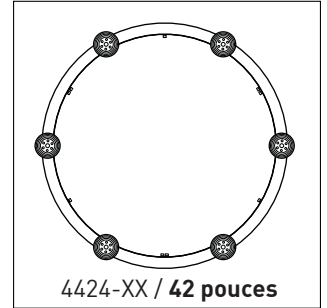

Formats disponibles

OFFERT EN ILLUMINATION DIRECTE ET INDIRECTE

COUVERCLE INTÉRIEUR
Composé de 3 couvercles d'acier recouvert de peinture en poudre de polyester noir mat

ANNEAU EXTÉRIEUR
Anneau en aluminium extrudé, cintré et poli
Recouvert de peinture en poudre de polyester noir mat

VIS DISCRÈTE DE COULEUR NOIRE SUR SURFACE NOIRE

LUMINAIRES	CODE	Ø 22	Ø 42	SOURCE LUMINEUSE			WATT MAX.										
				DEL	HAL	INC	DEL			HAL			INC				
							3	6	9	3	6	9	3	6	9		
ALVER	MCC	6	6-9	X		X	Toujours disponible	X	12W	24W	36W				180W	360W	540W
SPROKET	CFD	6	6-9	X	X			X	12W	24W	36W	150W	300W	450W			
SLIM STACK	SLS	6	6-9	X	X	X			12W	24W	36W	150W	300W	450W	150W	300W	450W
STUBBY STACK	STS	6	6-9	X	X	X			12W	24W	36W	150W	300W	450W	150W	300W	450W
SILENE	JDJ/JDJA/JMJ	6	6-9	X	X	X		X	12W	24W	36W	150W	300W	450W	300W	600W	900W
GALLERY	NAH	6	6-9		X	X						150W	300W	450W	300W	600W	900W
SHAKER	QFI	6	6-9	X		X			12W	24W	36W				180W	360W	540W
KISIS	NFM	NA	6	X		X			24W	48W	72W				300W	600W	900W

225 de Liège Ouest, Suite #200
Montréal (QC), Canada H2P 1H4
Tel : 514.385.3515 Fax : 514.385.4169
www.eurekalighting.com

4424