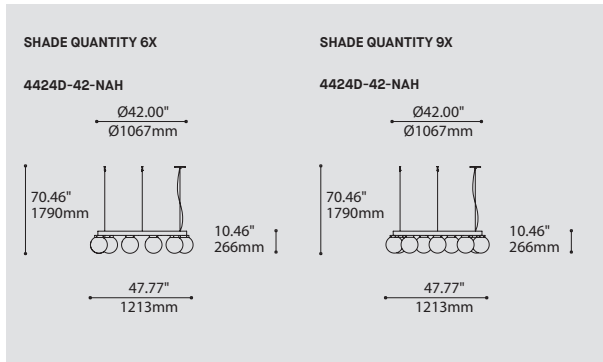

RING 4424D-42-NAH

PROJECT PROJÉT
SPEC TYPE
NOTES

ORDERING SPECIFICATION	SPÉCIFICATION DE COMMANDE	CODE
MODEL MODÈLE		
4424D-42-NAH	RING GALLERY 42" DIRECT	
SHADE QUANTITY QUANTITÉ D'ABAT-JOUR		
6 OR 9 SHADES ON 42" RING		
6	6 X SHADES	
9	9 X SHADES	
LIGHT SOURCE SOURCE LUMINEUSE		
(WATTAGE, LAMP TYPE, LAMP FORM, BASE TYPE, OTHER INFO)		
MR16C.50	50W, HAL, MR16C, GU5.3 BASE	
PAR20.50	50W, INC, PAR20, MEDIUM BASE (120V ONLY)	
INC.100	100W, INC, A19 / HAL T10, MEDIUM BASE (120V ONLY)	
VOLTAGE VOLTAGE		
120V	120 VOLT	
277V	277 VOLT	
CABLE CABLE		AC
AC	AIRCRAFT MOUNTING & CLEAR CABLE, FIELD ADJUSTABLE	
CABLE LENGTH LONGUEUR DE CABLE		
60	60" AIRCRAFT CABLE (STD LENGTH)	
**	CUSTOM AIRCRAFT CABLE LENGTH (PLEASE SPECIFY) FOR OVERALL LENGTH PLEASE CONTACT YOUR EUREKA REPRESENTATIVE.	
MOUNTING MONTAGE		RC
RC	ROUND CANOPY / PAVILLON ROND FOR INC, HAL: 1.00" CANOPY (2401E) FOR LED: 1.75" CANOPY (2405H)	
CANOPY FINISH FINI PAVILLON		
WHE*	WHITE FINE TEXTURE *IF NO FINISH IS SELECTED, CANOPY WILL BE CHROME	
STRUCTURE FINISH FINI STRUCTURE		BLK
BLK	BLACK	
DIFFUSER FINISH FINI DIFFUSEUR		CLR
(DIFFUSER HOLDER CHROME)		
CLR	CLEAR	