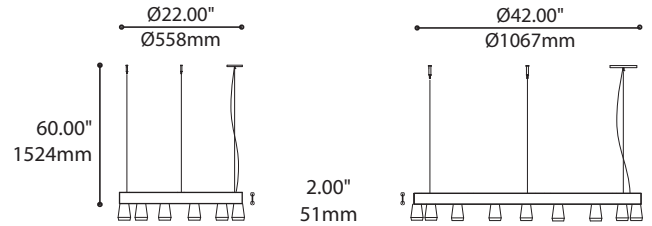

RING SIZE OPTIONS