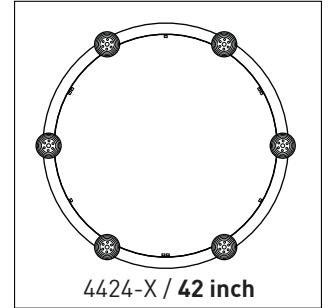

RING SIZE OPTIONS

ALSO AVAILABLE IN INDIRECT ILLUMINATION

INSIDE COVER
3 Rolled Steel cover plates coated in matte black polyester powder

SEAMLESS OUTER RING
Extruded aluminum ring rolled, welded and Buffed
- Coated in black polyester powder

DISCREET BLACK SCREW ON BLACK SURFACE
- ALLOW EASY ACCESS

FITTURE	CODE	Ø 22	Ø 42	LIGHT SOURCE			MAX. WATTAGE										
				LED	HAL	INC	LED			HAL			INC				
							DIRECT	INDIRECT	3	6	9	3	6	9	3	6	9
ALVER	MCC	6	6-9	X		X		X	12W	24W	36W				180W	360W	540W
SPROKET	CFD	6	6-9	X	X			X	12W	24W	36W	150W	300W	450W			
SLIM STACK	SLS	6	6-9	X	X	X			12W	24W	36W	150W	300W	450W	150W	300W	450W
STUBBY STACK	STS	6	6-9	X	X	X			12W	24W	36W	150W	300W	450W	150W	300W	450W
SILENE	JDJ/JDJA/JMJ	6	6-9	X	X	X		X	12W	24W	36W	150W	300W	450W	300W	600W	900W
GALLERY	NAH	6	6-9		X	X						150W	300W	450W	300W	600W	900W
SHAKER	QFI	6	6-9	X		X			12W	24W	36W				180W	360W	540W
KISIS	NFM	NA	6	X		X			24W	48W	72W				300W	600W	900W

225 de Liège Ouest, Suite #200
Montréal (QC), Canada H2P 1H4
Tel : 514.385.3515 Fax : 514.385.4169
www.eurekalighting.com

4424