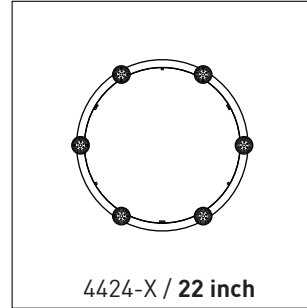

RING SIZE OPTIONS

ALSO AVAILABLE IN INDIRECT ILLUMINATION

INSIDE COVER
3 Rolled Steel cover plates coated in matte black polyester powder

SEAMLESS OUTER RING
Extruded aluminum ring rolled, welded and Buffed
- Coated in black polyester powder

DISCREET BLACK SCREW ON BLACK SURFACE
- ALLOW EASY ACCESS

FITTURE	CODE	Ø 22	Ø 42	LIGHT SOURCE			MAX. WATTAGE										
				LED	HAL	INC	LED			HAL			INC				
							DIRECT	INDIRECT	3	6	9	3	6	9	3	6	9
ALVER	MCC	6	6-9	X		X		X	12W	24W	36W				180W	360W	540W
SPROKET	CFD	6	6-9	X	X			X	12W	24W	36W	150W	300W	450W			
SLIM STACK	SLS	6	6-9	X	X	X			12W	24W	36W	150W	300W	450W	150W	300W	450W
STUBBY STACK	STS	6	6-9	X	X	X			12W	24W	36W	150W	300W	450W	150W	300W	450W
SILENE	JDJ/JDJA/JMJ	6	6-9	X	X	X		X	12W	24W	36W	150W	300W	450W	300W	600W	900W
GALLERY	NAH	6	6-9		X	X						150W	300W	450W	300W	600W	900W
SHAKER	QFI	6	6-9	X		X			12W	24W	36W				180W	360W	540W
KISIS	NFM	NA	6	X		X			24W	48W	72W				300W	600W	900W

225 de Liège Ouest, Suite #200
Montréal (QC), Canada H2P 1H4
Tel : 514.385.3515 Fax : 514.385.4169
www.eurekalighting.com

4424