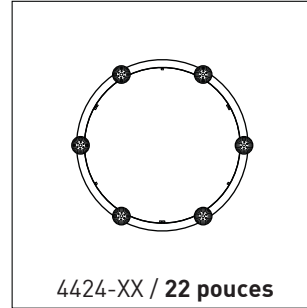

Formats disponibles

OFFERT EN ILLUMINATION DIRECTE ET INDIRECTE

COUVERCLE INTÉRIEUR
Composé de 3 couvercles d'acier recouvert de peinture en poudre de polyester noir mat

ANNEAU EXTÉRIEUR
Anneau en aluminium extrudé, cintré et poli
Recouvert de peinture en poudre de polyester noir mat

VIS DISCRÈTE DE COULEUR NOIRE SUR SURFACE NOIRE

LUMINAIRES	CODE	Ø 22	Ø 42	SOURCE LUMINEUSE			WATT MAX.										
				DEL	HAL	INC	DEL			HAL			INC				
							3	6	9	3	6	9	3	6	9		
ALVER	MCC	6	6-9	X		X	Toujours disponible	X	12W	24W	36W				180W	360W	540W
SPROKET	CFD	6	6-9	X	X			X	12W	24W	36W	150W	300W	450W			
SLIM STACK	SLS	6	6-9	X	X	X			12W	24W	36W	150W	300W	450W	150W	300W	450W
STUBBY STACK	STS	6	6-9	X	X	X			12W	24W	36W	150W	300W	450W	150W	300W	450W
SILENE	JDJ/JDJA/JMJ	6	6-9	X	X	X		X	12W	24W	36W	150W	300W	450W	300W	600W	900W
GALLERY	NAH	6	6-9		X	X						150W	300W	450W	300W	600W	900W
SHAKER	QFI	6	6-9	X		X			12W	24W	36W				180W	360W	540W
KISIS	NFM	NA	6	X		X			24W	48W	72W				300W	600W	900W

225 de Liège Ouest, Suite #200
Montréal (QC), Canada H2P 1H4
Tel : 514.385.3515 Fax : 514.385.4169
www.eurekalighting.com

4424