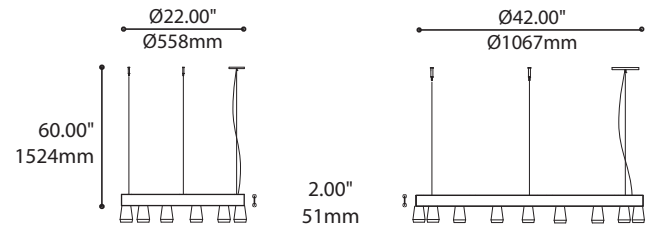

Formats disponibles